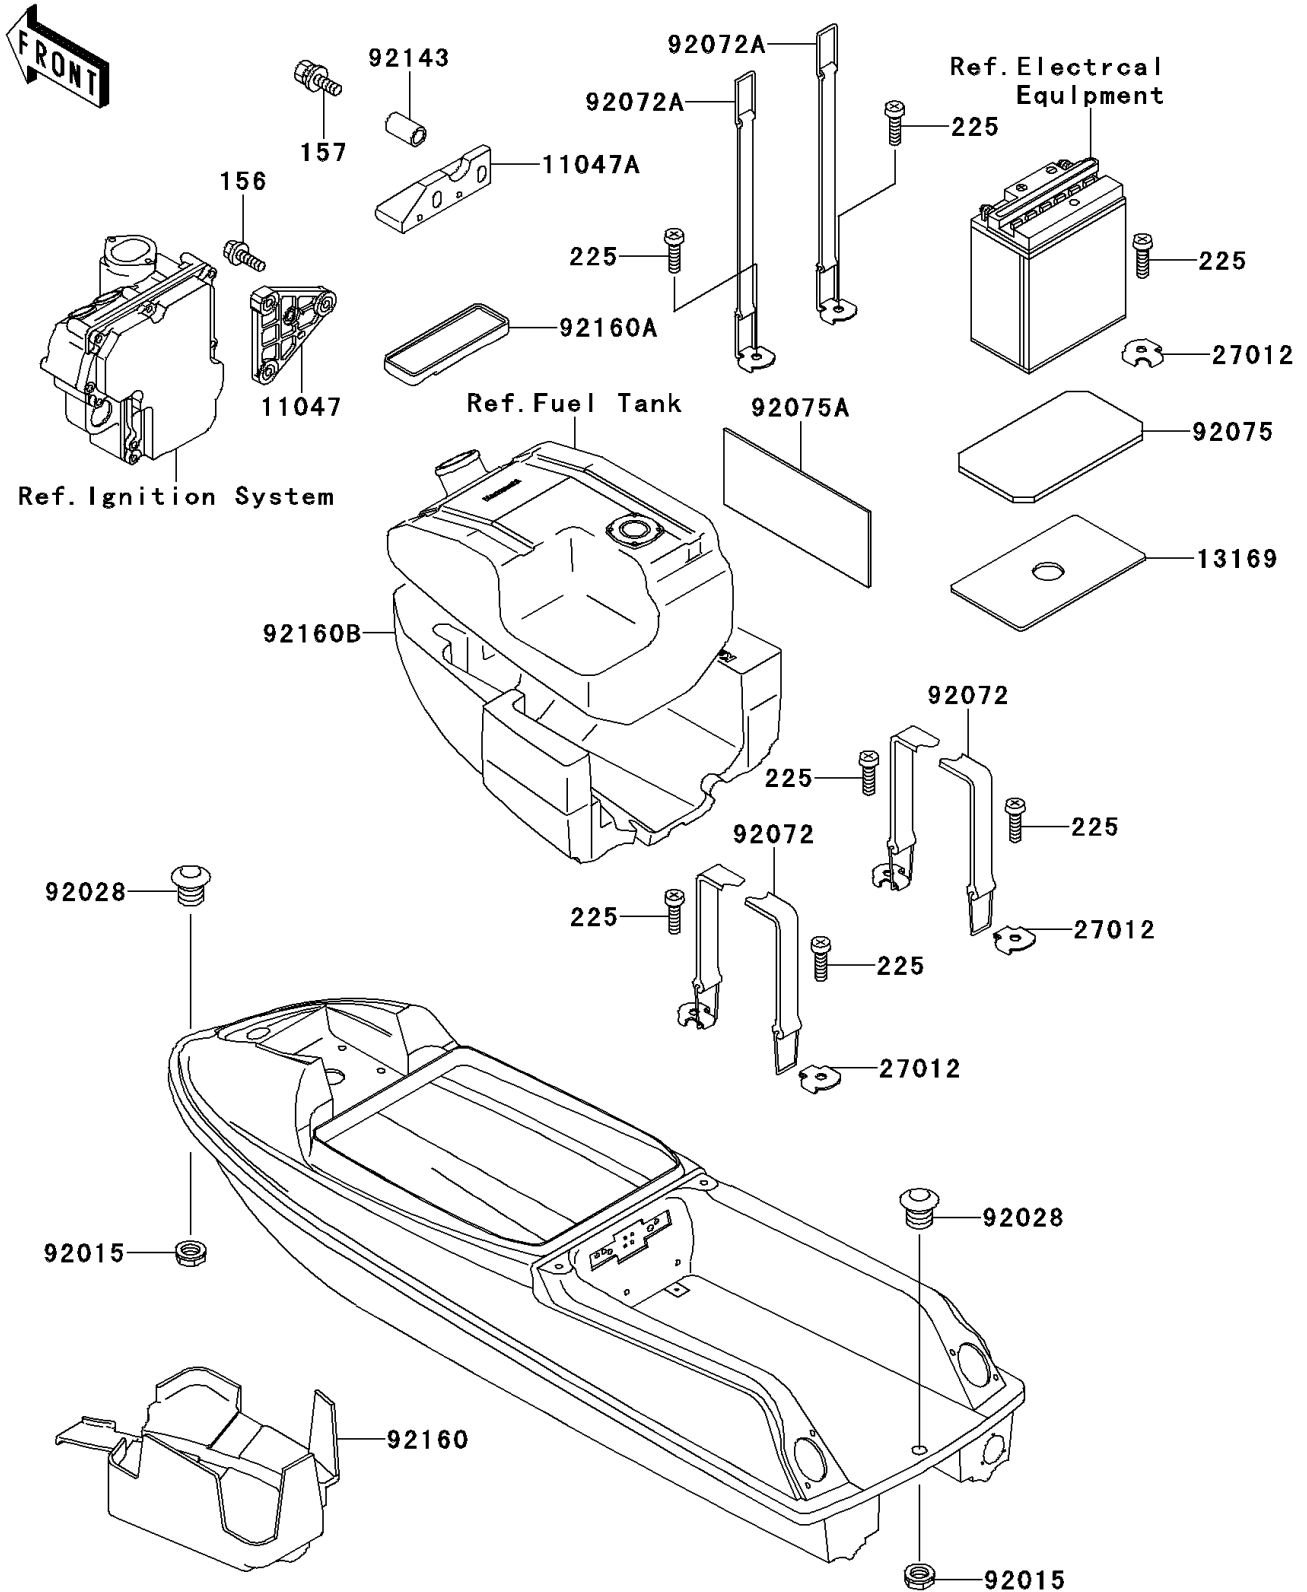

1997 750 SXi (Canada Only) PARTS DIAGRAM

Hull Fittings

F3143

1997 750 SXi (Canada Only) PARTS LIST

Hull Fittings

ITEM NAME	PART NUMBER	QUANTITY
BOLT-WP,6X25 (Ref # 156)	156R0625	1
BOLT-WSP,6X25 (Ref # 157)	157R0625	2
SCREW-PAN-WSP-CROS,6X12 (Ref # 225)	225R0612	8
BRACKET (Ref # 11047)	11047-3752	1
BRACKET (Ref # 11047A)	11047-3753	1
PLATE,BATTERY (Ref # 13169)	13169-3014	1
HOOK (Ref # 27012)	27012-3758	4
NUT,26MM (Ref # 92015)	92015-3840	2
BUSHING (Ref # 92028)	92028-3734	2
BAND,FUEL TANK (Ref # 92072)	92072-3763	2
BAND,BATTERY (Ref # 92072A)	92072-3789	2
DAMPER,BATTERY (Ref # 92075)	92075-509	1
DAMPER,MUFFLER (Ref # 92075A)	92075-522	1
COLLAR,6X8.5X14.7 (Ref # 92143)	92143-3728	2
DAMPER,WATER MUFFLER (Ref # 92160)	92160-3770	1
DAMPER (Ref # 92160A)	92160-3777	1
DAMPER,FUEL TANK (Ref # 92160B)	92160-3798	1