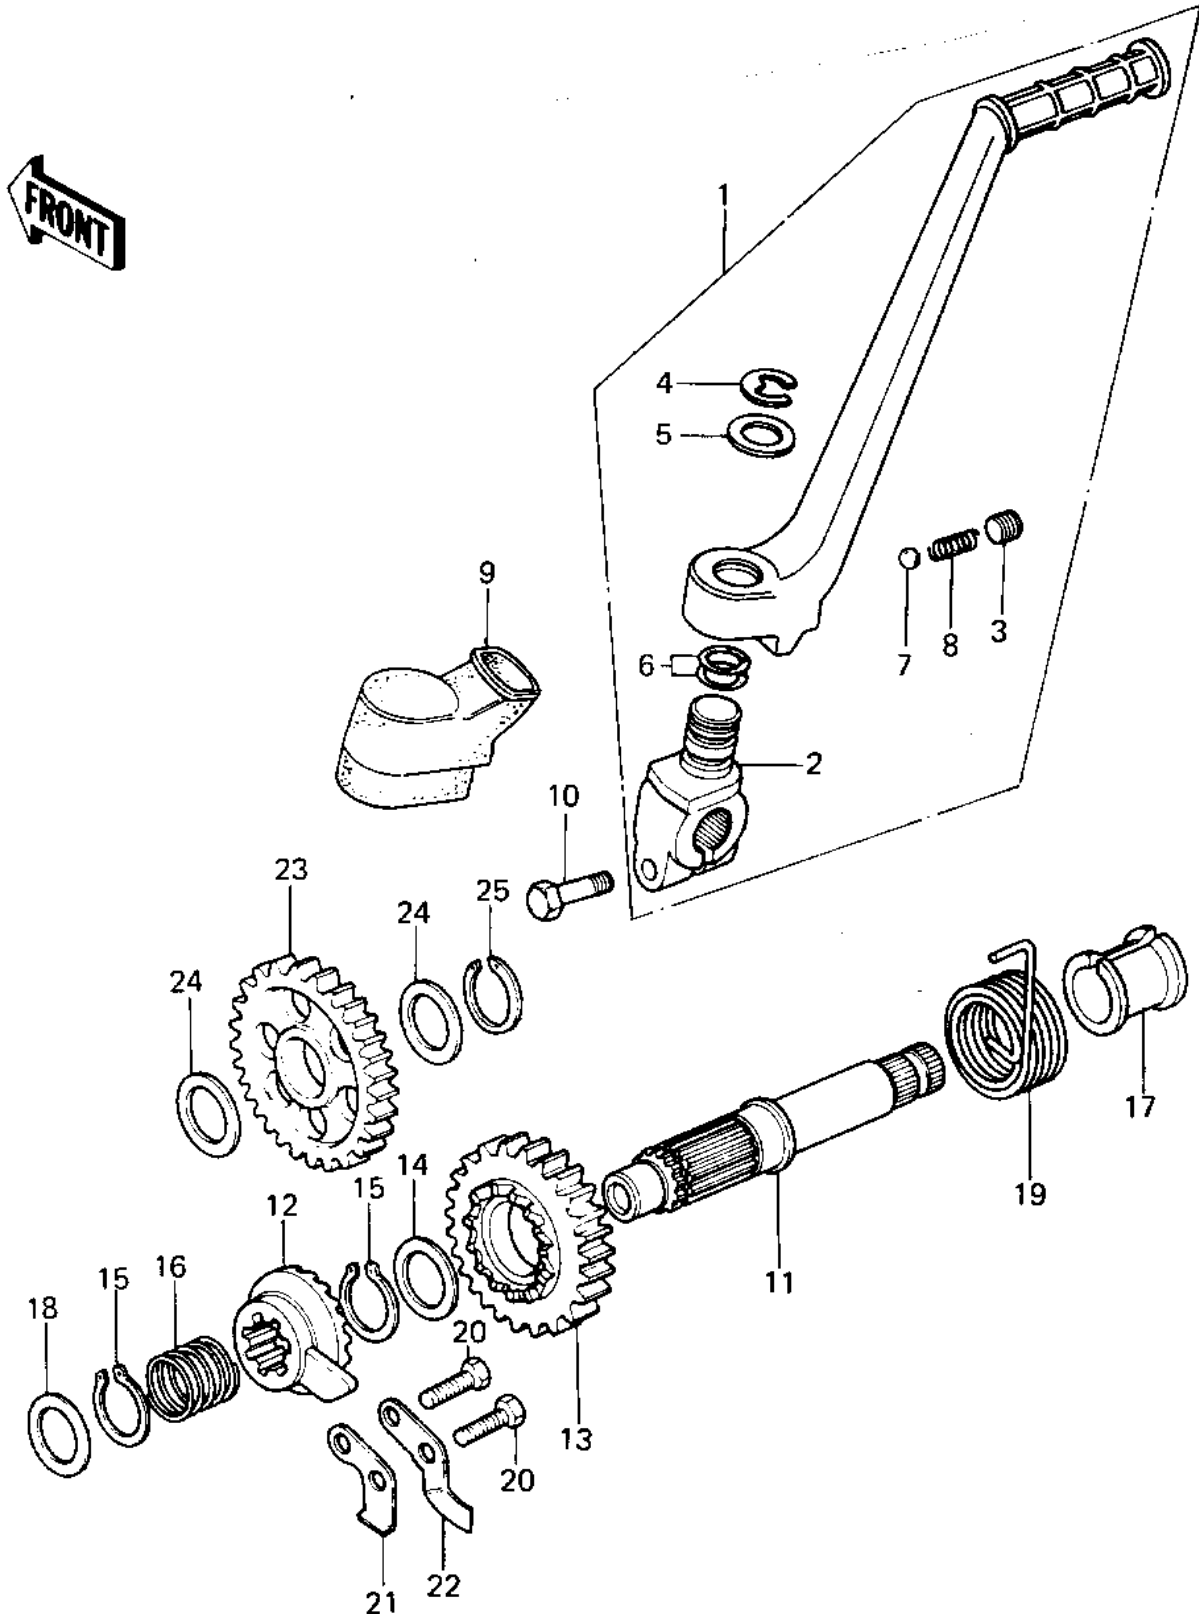

1981 KDX420 PARTS DIAGRAM

KICKSTARTER MECHANISM

1981 KDX420 PARTS LIST

KICKSTARTER MECHANISM

ITEM NAME	PART NUMBER	QUANTITY
PEDAL ASSY,KICK (Ref # 1)	13064-5003	1
BOSS,KICKSTARTER (Ref # 2)	13061-1007	1
SCREW,8X8 (Ref # 3)	290Q0808	1
CIR CLIP (Ref # 4)	482K0100	1
WASHER,PLAIN (Ref # 5)	92022-1019	1
"O" RING,15MM (Ref # 6)	670B2015	2
BALL STEEL 1/4' (Ref # 7)	600A0800	1
SPRING KICK PEDAL (Ref # 8)	92081-020	1
BOOT,KICKSTARTER (Ref # 9)	49006-1006	1
BOLT,HEX HEAD,8X28 (Ref # 10)	92001-1042	1
SHAFT,KICK (Ref # 11)	13066-1009	1
RATCHET (Ref # 12)	13078-007	1
GEAR,KICKSTARTER,25T (Ref # 13)	59051-1016	1
WASHER-PLAIN 25MM (Ref # 14)	92022-159	1
CIRCLIP (Ref # 15)	92033-026	2
SPRING (Ref # 16)	92081-097	1
GUIDE,KICKSTARTER (Ref # 17)	13070-007	1
WASHER (Ref # 18)	92022-252	1
SPRING-KICKSTARTER (Ref # 19)	92082-003	1
BOLT-UPSET (Ref # 20)	112G0618	2
STOPPER,KICKSTARTER (Ref # 21)	13072-014	1
GUIDE,KICKSTARTER (Ref # 22)	13206-1003	1
GEAR,IDLE,27T (Ref # 23)	59051-1017	1
WASHER (Ref # 24)	92022-252	2
CIRCLIP,18MM (Ref # 25)	92033-029	1