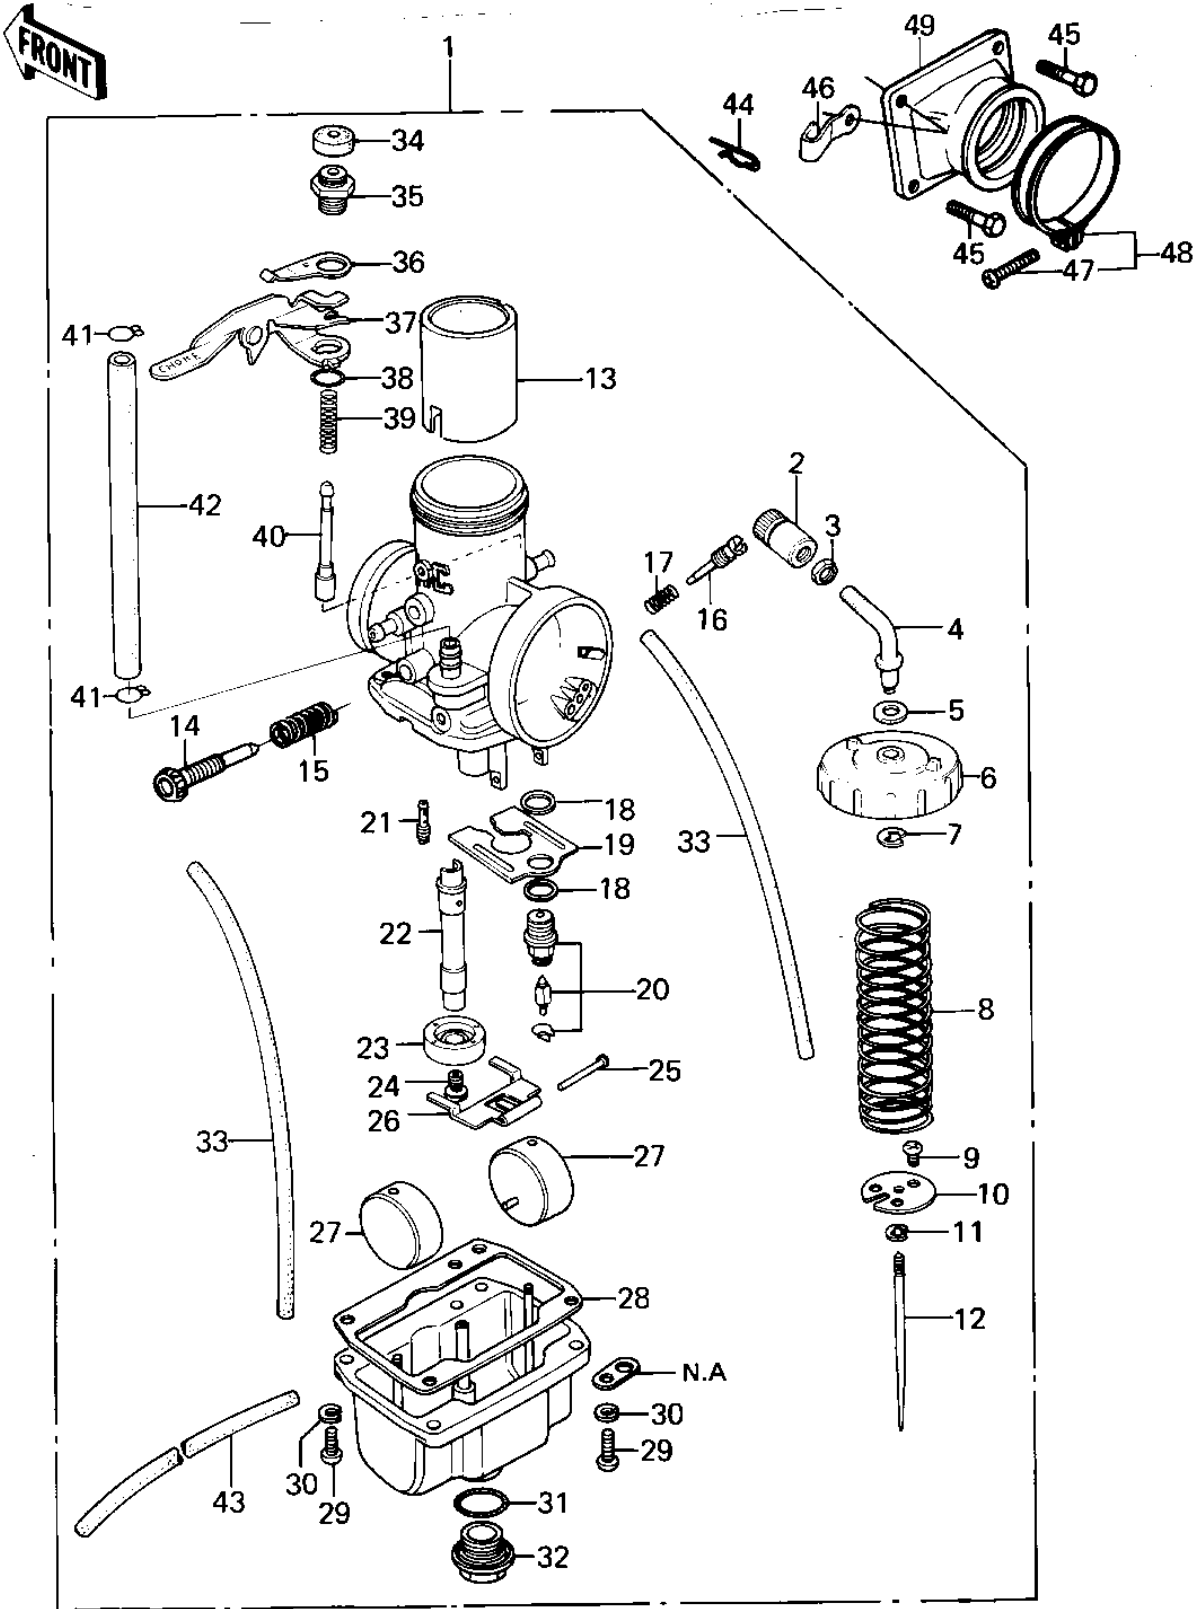

1981 KDX420 PARTS DIAGRAM

CARBURETOR

1981 KDX420 PARTS LIST

CARBURETOR

ITEM NAME	PART NUMBER	QUANTITY
CARBURETOR ASSY (Ref # 1)	16001-1389	1
ADJUSTER,CABLE (Ref # 2)	16002-1006	1
NUT CABLE ADJUST LOCK (Ref # 3)	16003-004	1
GUIDE,CABLE (Ref # 4)	13070-1014	1
GASKET,CABLE GUIDE (Ref # 5)	11009-1191	1
TOP,MIXING CHAMBER (Ref # 6)	16004-1010	1
CIRCLIP,CABLE GUIDE (Ref # 7)	16008-011	1
SPRING-THROTTLE VALVE (Ref # 8)	16006-016	1
SCREW,4X5 (Ref # 9)	92009-1037	1
SEAT,THROTTLE VALVE (Ref # 10)	16007-1007	1
CIRCLIP (Ref # 11)	16008-010	1
JET NEEDLE,J8-6E02 (Ref # 12)	16009-1082	1
VALVE,THROTTLE CA,2.5 (Ref # 13)	16025-1056	1
SCREW,THROTTLE STOP (Ref # 14)	16021-1034	1
SPRING,THRTL STP SCRW (Ref # 15)	92081-1200	1
SCREW (Ref # 16)	16014-006	1
SPRING-THR STOP SCREW (Ref # 17)	16022-007	1
GASKET,FLOAT VALVE (Ref # 18)	11009-1076	2
BAFFLE-CARB (Ref # 19)	16038-019	2
FLOAT VALVE ASSY (Ref # 20)	16030-020	1
PILOT JET,#50 (Ref # 21)	92064-1005	1
NEEDLE JET,R-4 (Ref # 22)	16017-1083	1
MAIN JET,#165R (Ref # 24)	92063-1020	1
PIN,FLOAT (Ref # 25)	16032-008	1
ARM,FLOAT (Ref # 26)	16055-009	1
FLOAT (Ref # 27)	16031-029	2
GASKET,FLOAT CHAMBER (Ref # 28)	16019-028	1
UNAVAILABLE IN PRICE BOOK (Ref # 29)	214B0516A	4
WASHER SPRING 5MM (Ref # 30)	461F0500	4