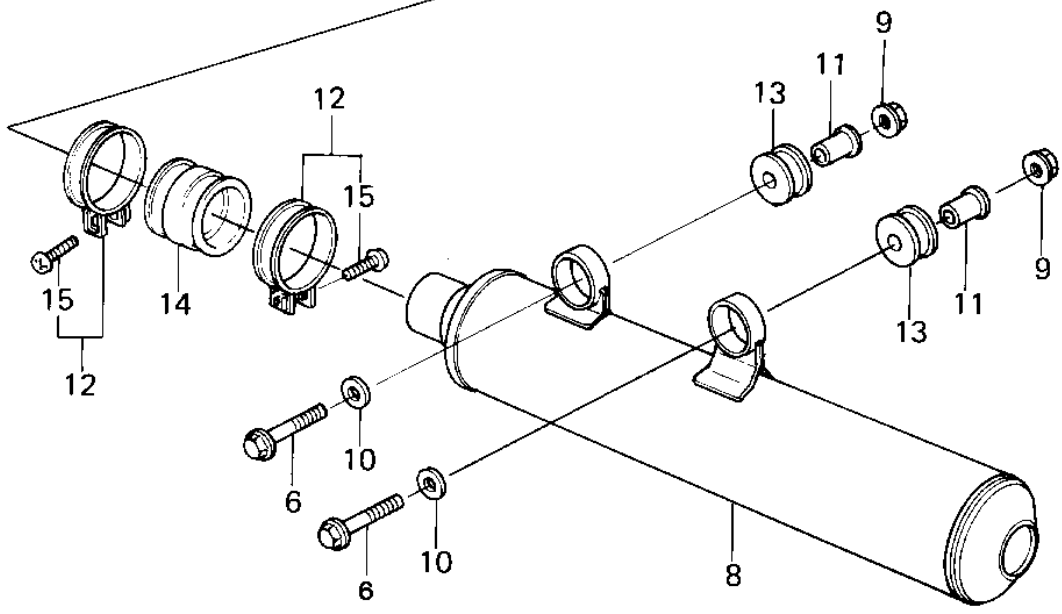

1981 KDX420 PARTS DIAGRAM

MUFFLER

F
—
—
—
81.

1981 KDX420 PARTS LIST

MUFFLER

ITEM NAME	PART NUMBER	QUANTITY
BOLT-SMALL-UPSET 8X25 (Ref # 1)	115G0825	1
SPRING-CONNECTOR (Ref # 2)	18071-003	2
BODY-COMP-MUFFLER,BLK (Ref # 3)	18002-1136	1
NUT,LOCK,8MM (Ref # 4)	92015-1124	1
DAMPER,MUFFLER FITING (Ref # 5)	92075-1060	1
BOLT,FLANGED,8X30 (Ref # 6)	130G0830	2
WASHER,8.5X20X1.6 (Ref # 7)	92022-1561	1
MUFFLER,F.BLACK (Ref # 8)	18002-1163	1
NUT,LOCK,8MM (Ref # 9)	92015-1124	2
WASHER,PLAIN (Ref # 10)	92022-298	2
COLLAR,FUEL TANK FITT (Ref # 11)	92027-1134	2
CLAMP,MUFFLER (Ref # 12)	92037-177	2
DAMPER,MUFFLER (Ref # 13)	92075-1196	2
DUST SHIELD,MUFFLER (Ref # 14)	92093-1014	1
SCREW-PAN-CROS,5X25 (Ref # 15)	220B0525	2
WASHER SPRING 8MM (Ref # 16)	461F0800	1
WASHER PLAIN 8MM (Ref # 17)	410B0800	1
"O" RING,55MM,MUFFLER (Ref # 18)	92055-1057	1