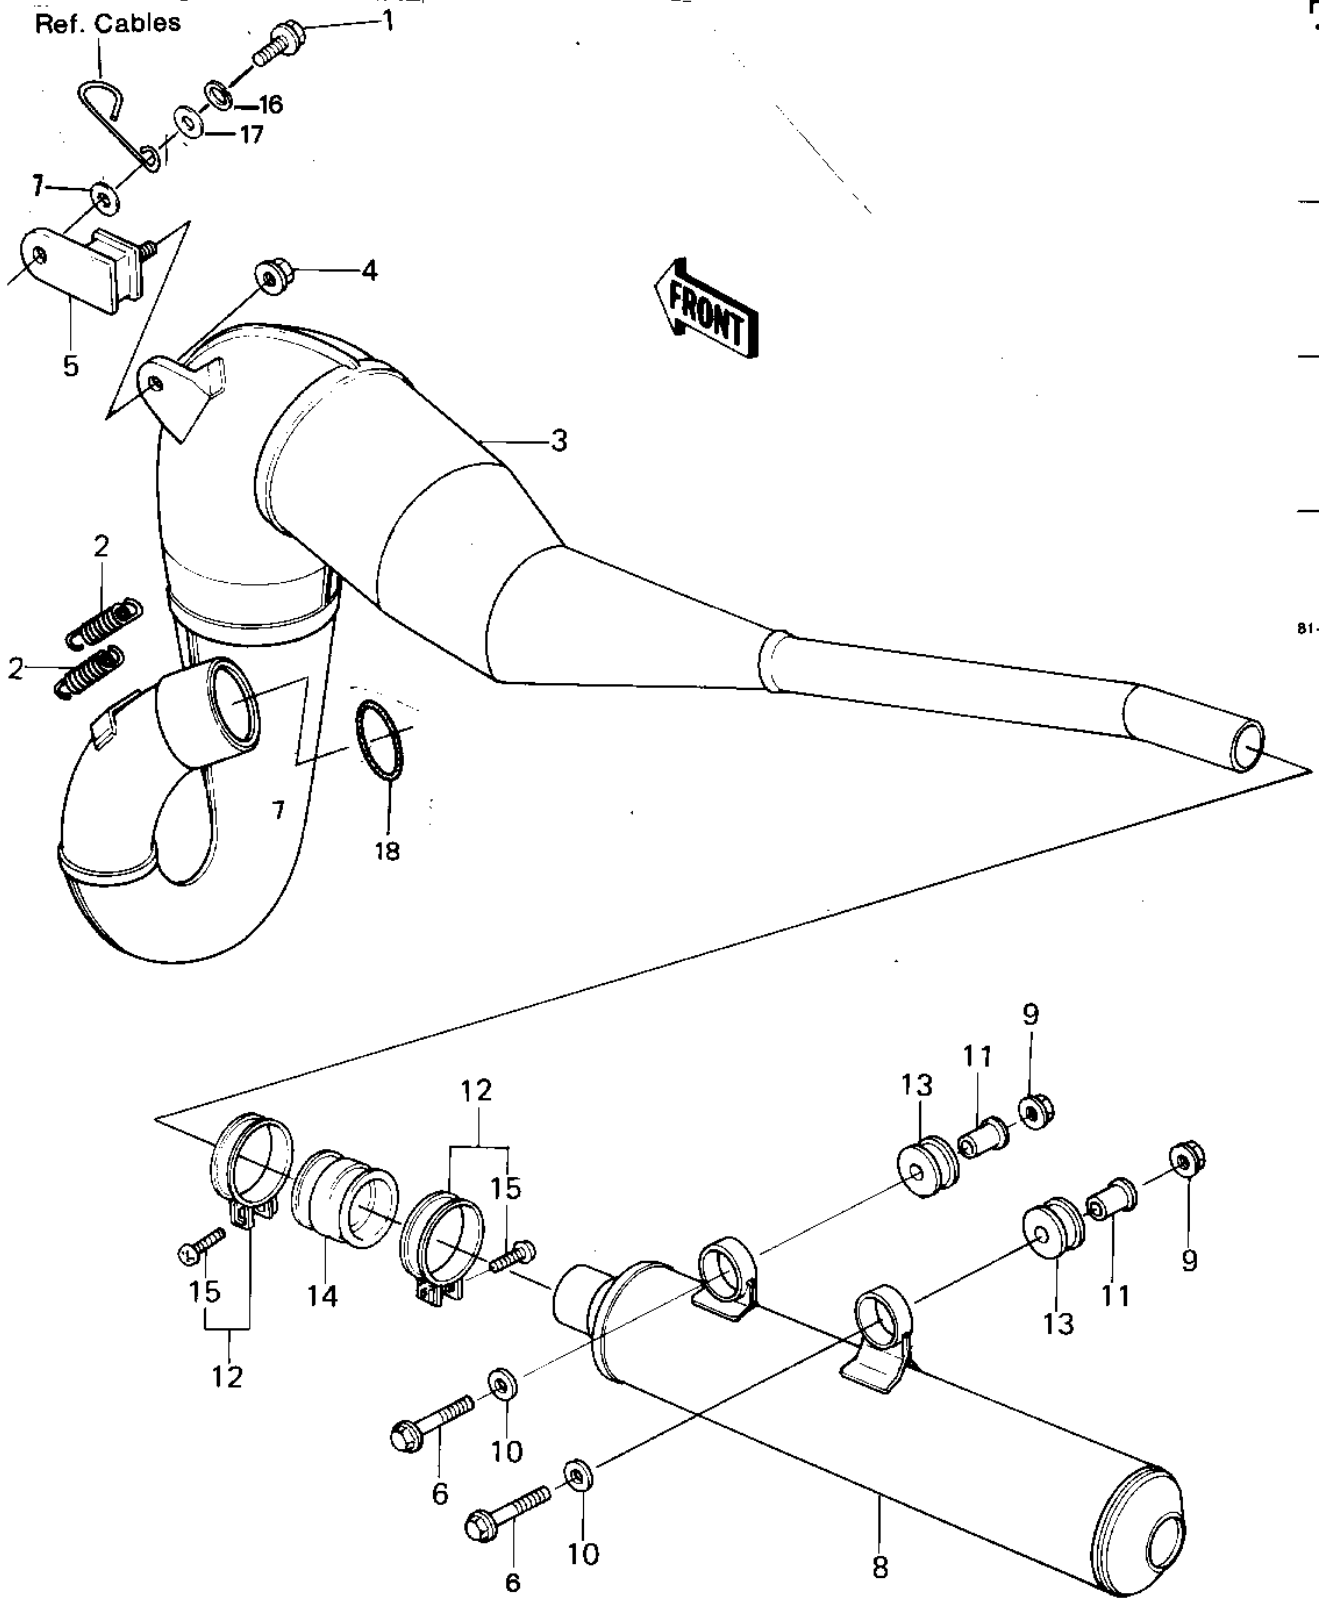

1981 KDX420 PARTS DIAGRAM

MUFFLER

1981 KDX420 PARTS LIST

MUFFLER

ITEM NAME	PART NUMBER	QUANTITY
BOLT-SMALL-UPSET 8X25 (Ref # 1)	115G0825	1
SPRING-CONNECTOR (Ref # 2)	18071-003	2
BODY-COMP-MUFFLER,BLK (Ref # 3)	18002-1136	1
NUT,LOCK,8MM (Ref # 4)	92015-1124	1
DAMPER,MUFFLER FITING (Ref # 5)	92075-1060	1
BOLT,FLANGED,8X30 (Ref # 6)	130G0830	2
WASHER,8.5X20X1.6 (Ref # 7)	92022-1561	1
MUFFLER,F.BLACK (Ref # 8)	18002-1163	1
NUT,LOCK,8MM (Ref # 9)	92015-1124	2
WASHER,PLAIN (Ref # 10)	92022-298	2
COLLAR,FUEL TANK FITT (Ref # 11)	92027-1134	2
CLAMP,MUFFLER (Ref # 12)	92037-177	2
DAMPER,MUFFLER (Ref # 13)	92075-1196	2
DUST SHIELD,MUFFLER (Ref # 14)	92093-1014	1
SCREW-PAN-CROS,5X25 (Ref # 15)	220B0525	2
WASHER SPRING 8MM (Ref # 16)	461F0800	1
WASHER PLAIN 8MM (Ref # 17)	410B0800	1
"O" RING,55MM,MUFFLER (Ref # 18)	92055-1057	1