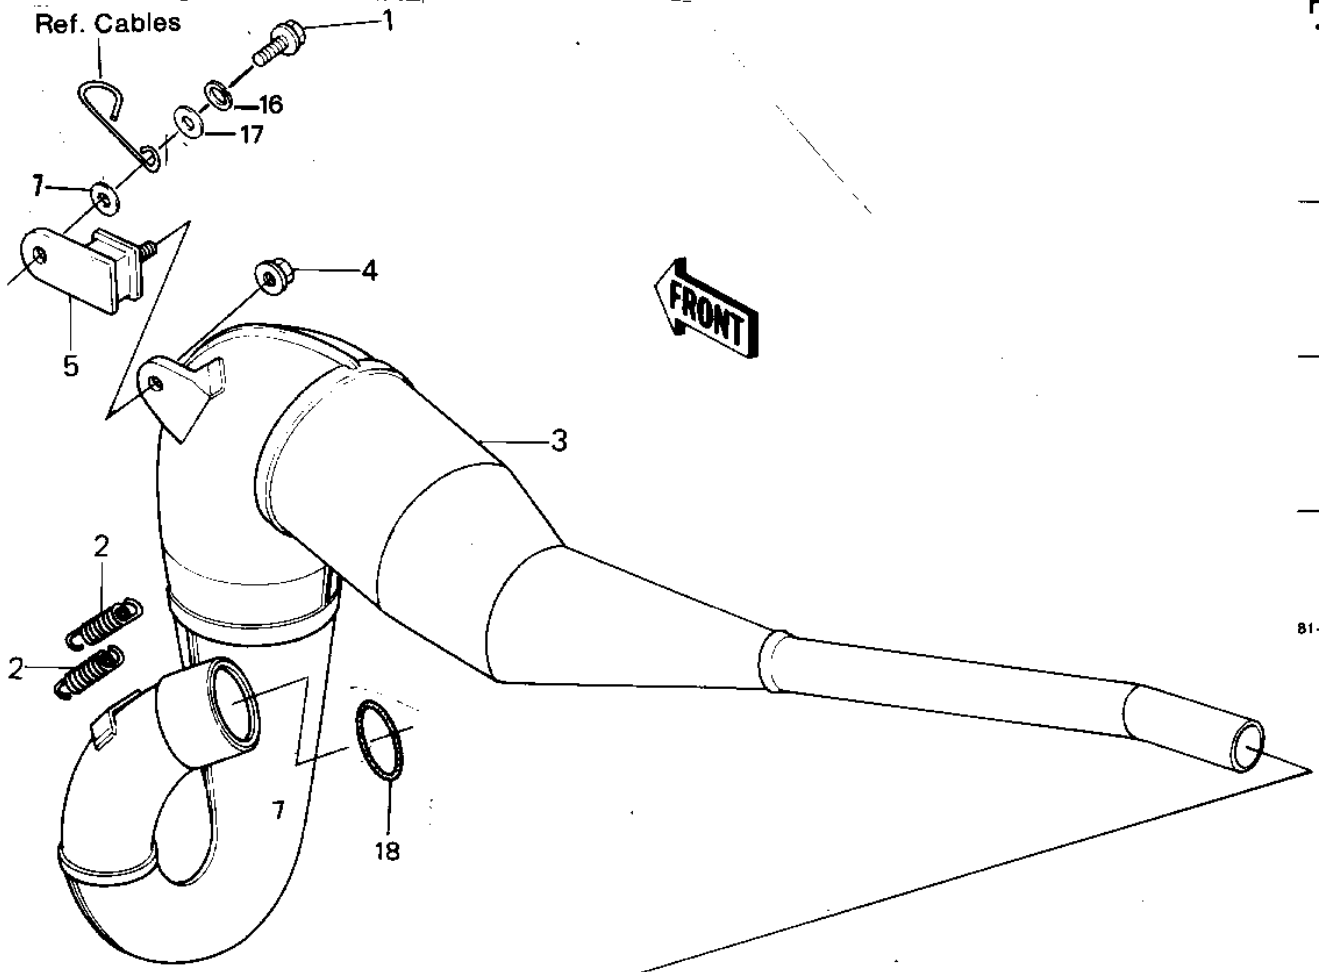

1981 KDX420 PARTS DIAGRAM

MUFFLER

F
—
—
—
81.

1981 KDX420 PARTS LIST

MUFFLER

ITEM NAME	PART NUMBER	QUANTITY
BOLT-SMALL-UPSET 8X25 (Ref # 1)	115G0825	1
SPRING-CONNECTOR (Ref # 2)	18071-003	2
BODY-COMP-MUFFLER,BLK (Ref # 3)	18002-1136	1
NUT,LOCK,8MM (Ref # 4)	92015-1124	1
DAMPER,MUFFLER FITING (Ref # 5)	92075-1060	1
BOLT,FLANGED,8X30 (Ref # 6)	130G0830	2
WASHER,8.5X20X1.6 (Ref # 7)	92022-1561	1
MUFFLER,F.BLACK (Ref # 8)	18002-1163	1
NUT,LOCK,8MM (Ref # 9)	92015-1124	2
WASHER,PLAIN (Ref # 10)	92022-298	2
COLLAR,FUEL TANK FITT (Ref # 11)	92027-1134	2
CLAMP,MUFFLER (Ref # 12)	92037-177	2
DAMPER,MUFFLER (Ref # 13)	92075-1196	2
DUST SHIELD,MUFFLER (Ref # 14)	92093-1014	1
SCREW-PAN-CROS,5X25 (Ref # 15)	220B0525	2
WASHER SPRING 8MM (Ref # 16)	461F0800	1
WASHER PLAIN 8MM (Ref # 17)	410B0800	1
"O" RING,55MM,MUFFLER (Ref # 18)	92055-1057	1