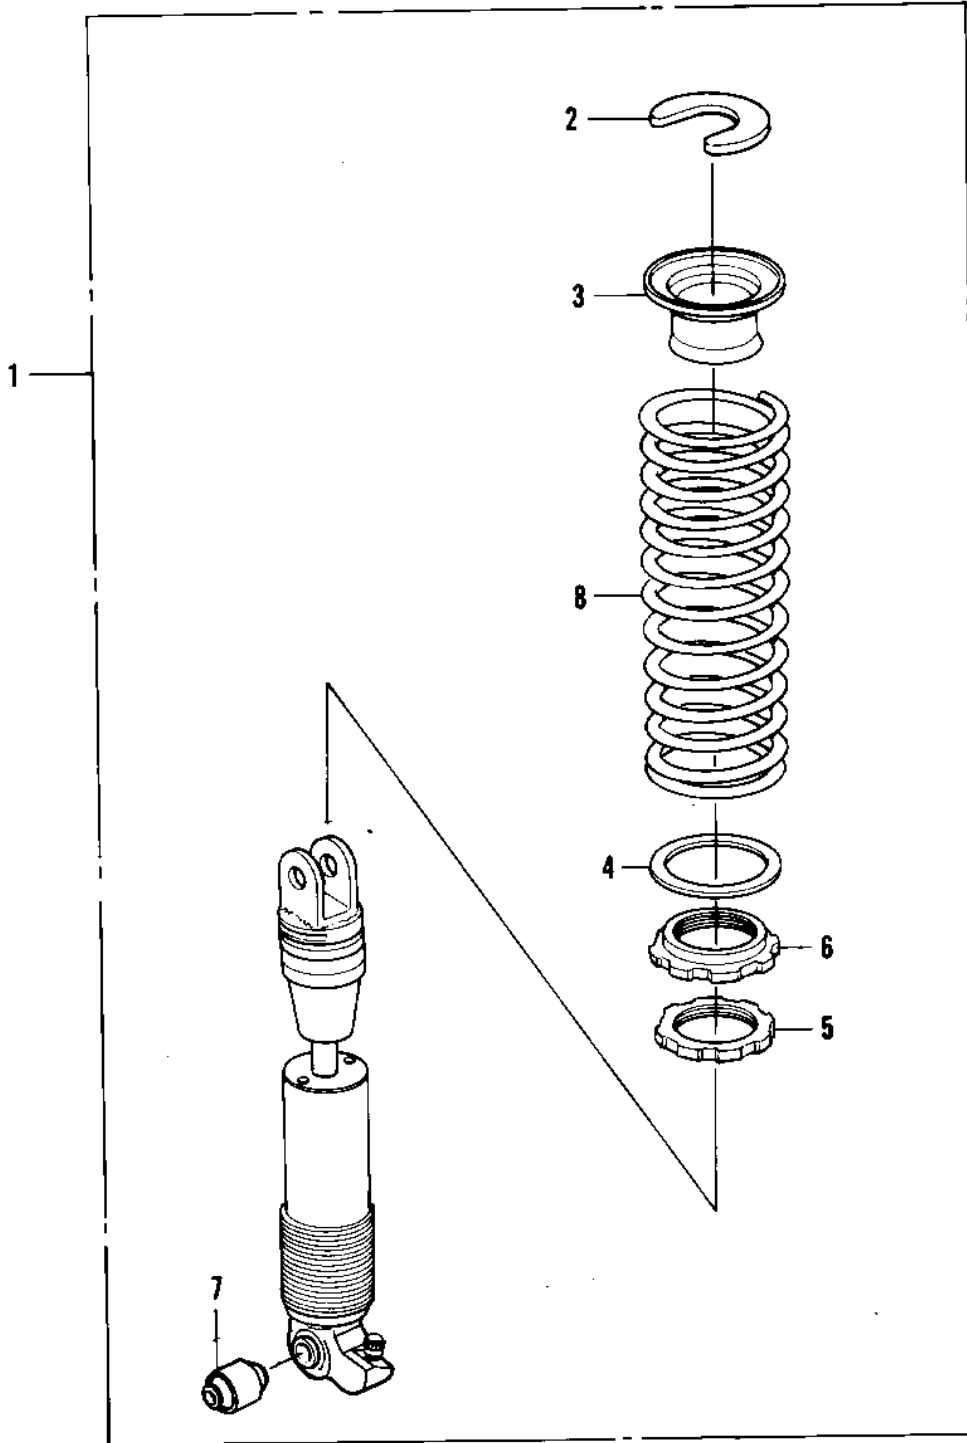

1981 KDX420 PARTS DIAGRAM

SHOCK ABSORBER

1981 KDX420 PARTS LIST

SHOCK ABSORBER

ITEM NAME	PART NUMBER	QUANTITY
SHOCK ABSBR RR (Ref # 1)	45014-4008	1
GUIDE,SPRING (Ref # 2)	13070-1041	1
SPRING GUIDE,SHK ABS (Ref # 3)	13070-4003	1
WASHER,SPRING (Ref # 4)	92022-1235	1
NUT,SPRING ADJUST (Ref # 5)	92015-1139	1
NUT,SPRING ADJUST (Ref # 6)	92015-1140	1
BUSHING-RUBBER,SHOCKA (Ref # 7)	92092-1008	1
SPRING,RR SHOCK,STD (Ref # 8)	92081-1372	1
SPRING (Ref # 8)	92081-1320	(1
SPRING (Ref # 8)	92081-1322	(1