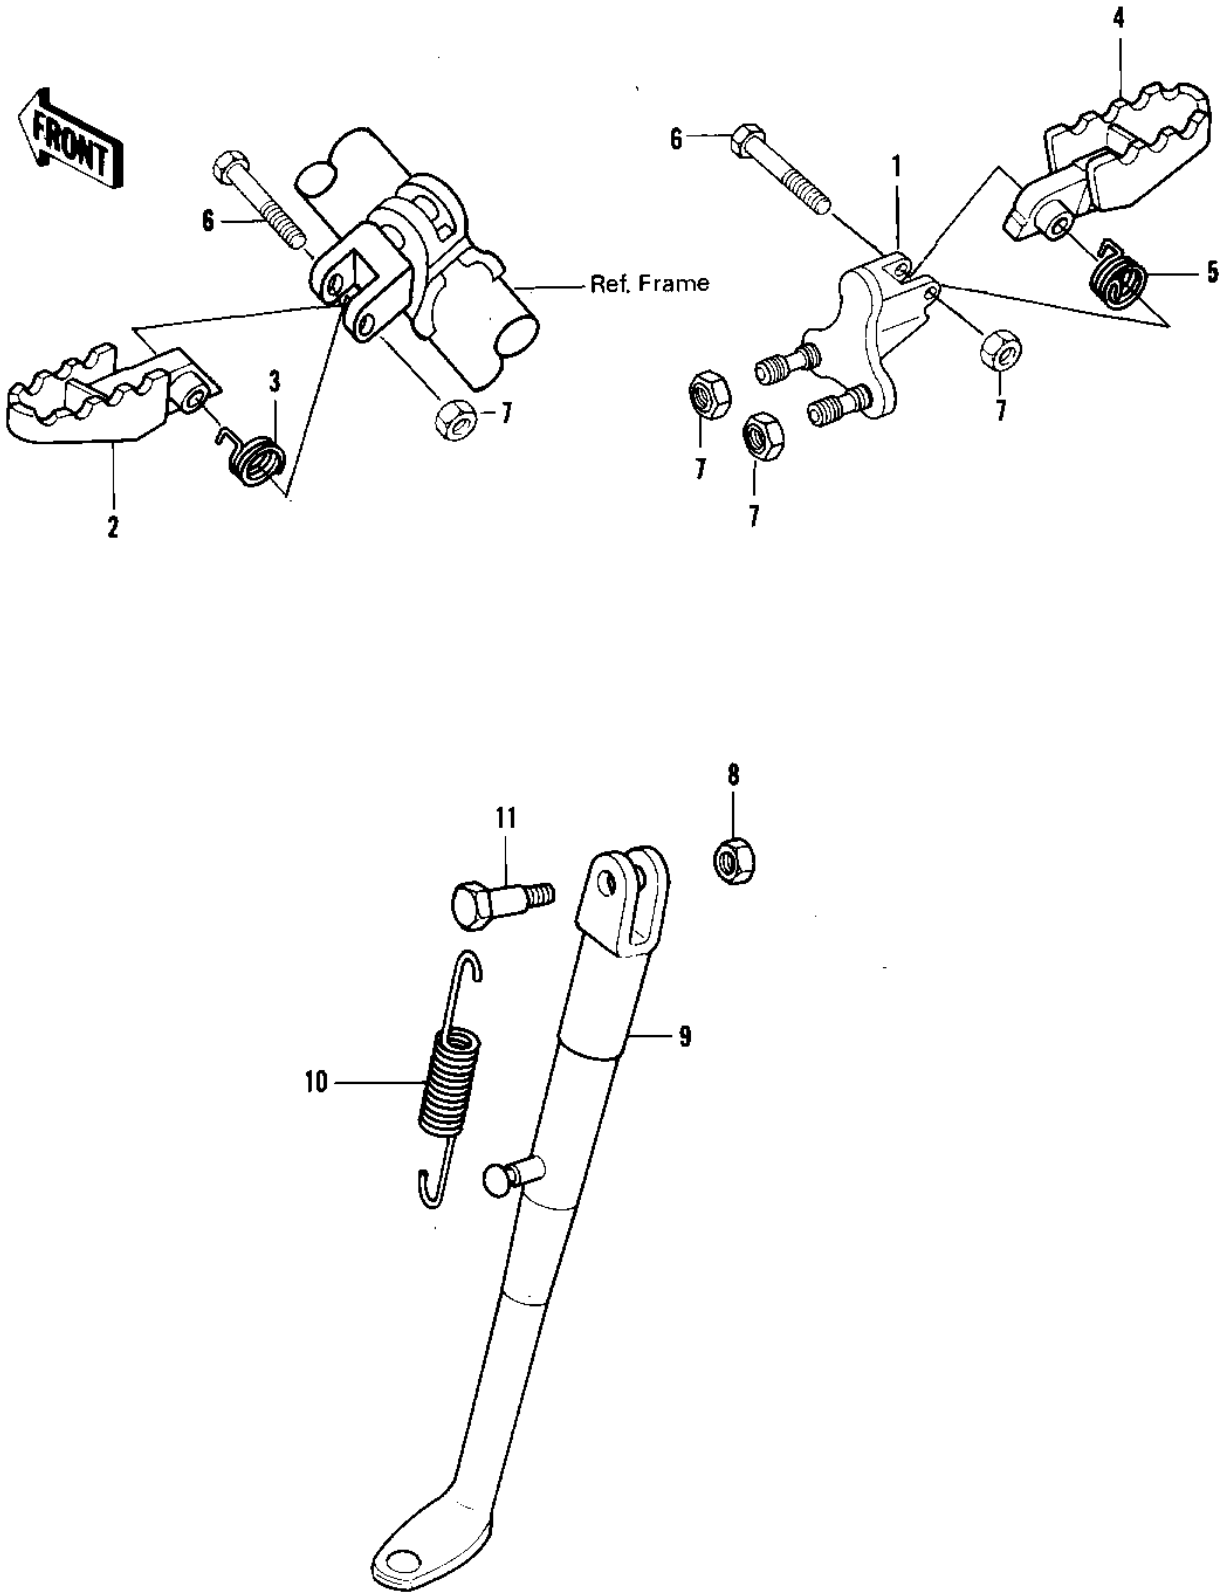

1981 KDX420 PARTS DIAGRAM

FOOTRESTS/STAND

1981 KDX420 PARTS LIST

FOOTRESTS/STAND

ITEM NAME	PART NUMBER	QUANTITY
HOLDER-STEP,R.H. (Ref # 1)	34003-4005	1
STEP,FOOTREST,L.H (Ref # 2)	34028-1026	1
SPRING,L.H,FOOTREST (Ref # 3)	92081-1254	1
STEP,FOOTREST,R.H (Ref # 4)	34028-1027	1
SPRING,R.H,FOOTREST (Ref # 5)	92081-1255	1
BOLT,HEX HEAD 10X40 (Ref # 6)	92001-1028	2
NUT,LOCK,10MM (Ref # 7)	92019-021	4
NUT 10MM (Ref # 8)	315B1000	1
STAND-SIDE (Ref # 9)	34024-1041	1
SPRING-SIDE STAND (Ref # 10)	34025-004	1
BOLT, SIDE STAND FIT (Ref # 11)	92003-157	1