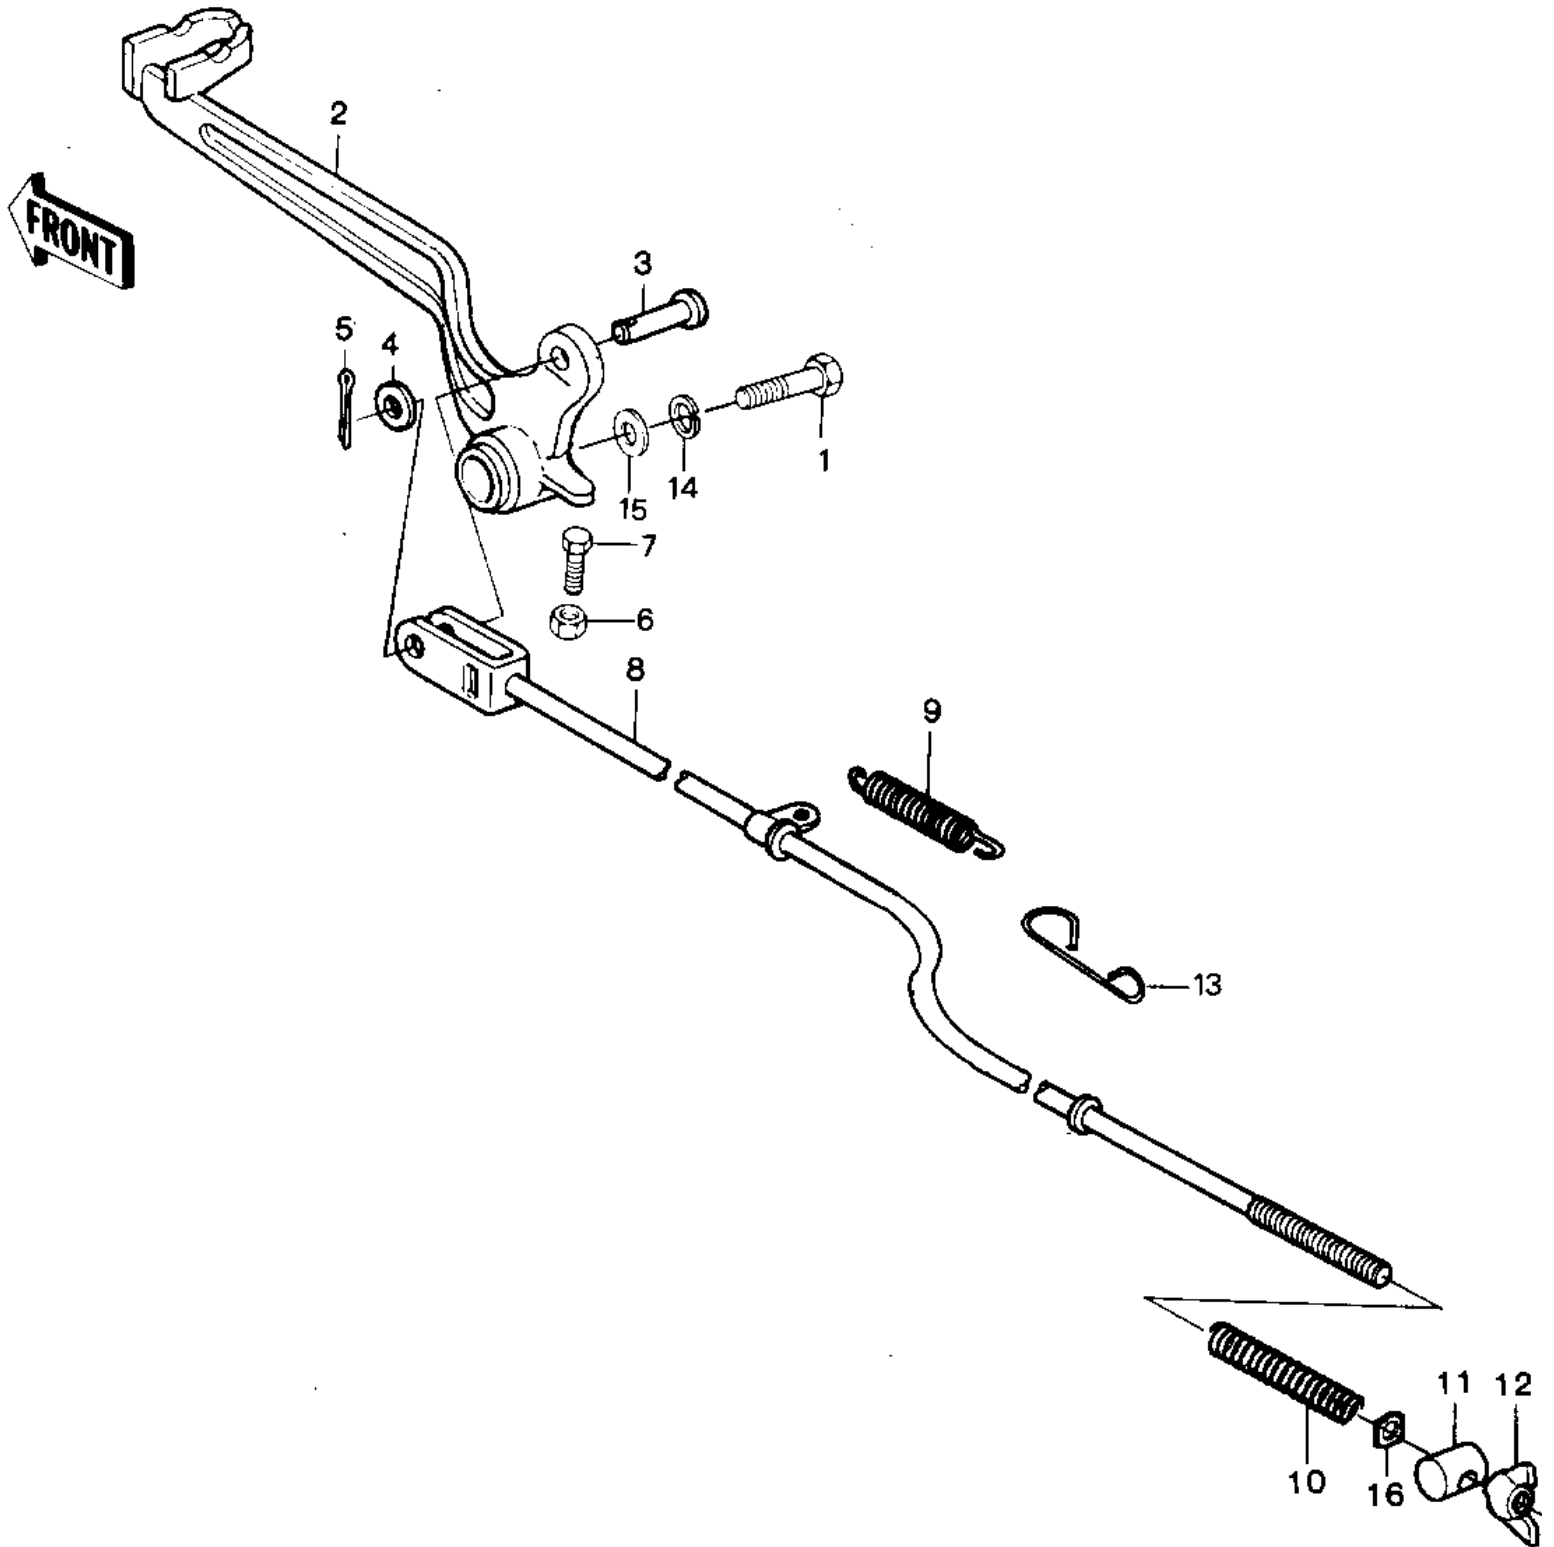

1981 KDX420 PARTS DIAGRAM

BRAKE PEDAL

1981 KDX420 PARTS LIST

BRAKE PEDAL

ITEM NAME	PART NUMBER	QUANTITY
BOLT SMALL (Ref # 1)	114G0812	1
LEVER-BRAKE,PEDAL (Ref # 2)	43001-4007	1
PIN-BRAKE ROD FITTING (Ref # 3)	92043-064	1
WASHER,PLAIN,6MM (Ref # 4)	410B0600	1
PIN COTTER 2.0X15 (Ref # 5)	550D2015	1
NUT 6MM (Ref # 6)	311B0600	1
BOLT 6X22 (Ref # 7)	112B0622	1
ROD-BRAKE (Ref # 8)	43011-4004	1
SPRING RETURN (Ref # 9)	92081-1059	1
SPRING,BRAKE ROD (Ref # 10)	43012-001	1
PIN (Ref # 11)	92043-102	1
NUT,WING,6M/M (Ref # 12)	92015-4004	1
HOOK (Ref # 13)	27012-4001	1
WASHER SPRING 8MM (Ref # 14)	461F0800	1
WASHER,8.5X20X1.6 (Ref # 15)	92022-1561	1
WASHER, BRAKE ROD (Ref # 16)	92022-4003	1