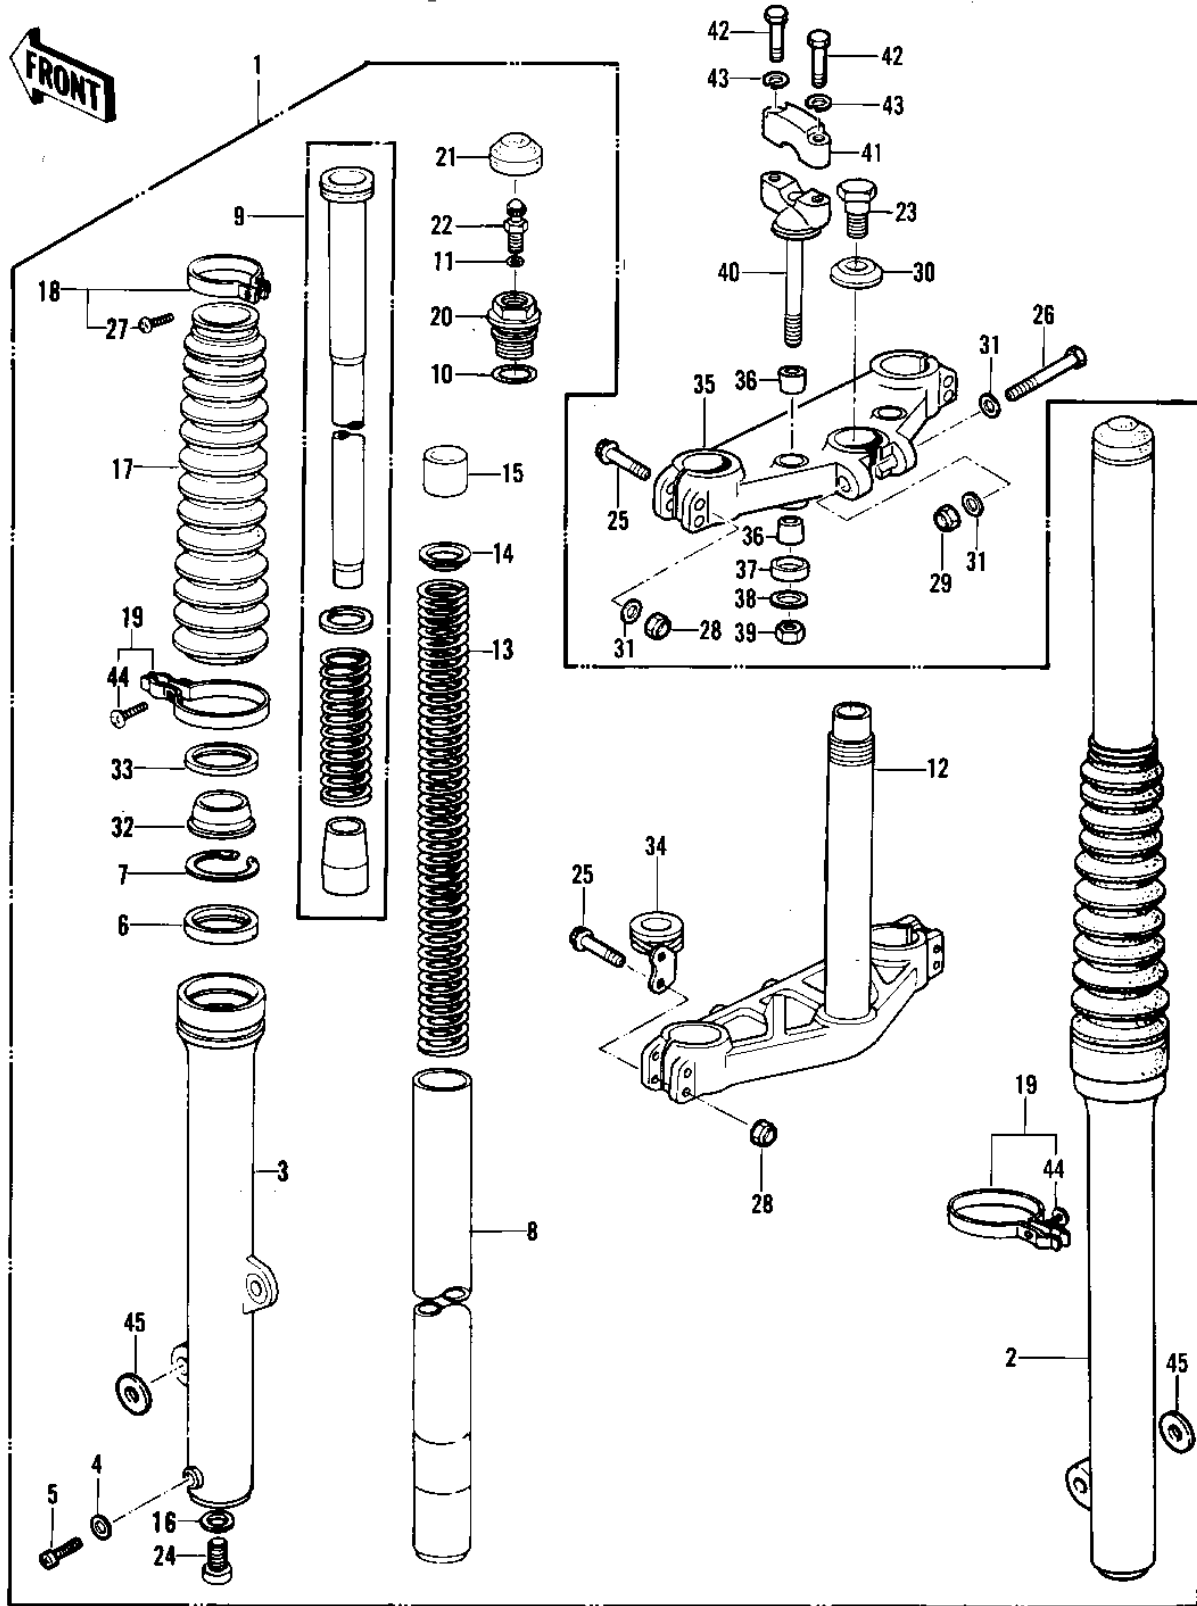

1981 KDX420 PARTS DIAGRAM

FRONT FORK

1981 KDX420 PARTS LIST

FRONT FORK

ITEM NAME	PART NUMBER	QUANTITY
FORK-FRONT (Ref # 1)	44001-4004	1
TUBE,RH,FORK OUTER (Ref # 2)	44006-4001	1
TUBE,LH,FORK OUTER (Ref # 3)	44005-4001	1
GASKET FORK DRAIN PLG (Ref # 4)	44045-002	2
SCREW PAN HEAD 4X8 (Ref # 5)	220B0408	2
OIL SEAL,FORK OUT TUB (Ref # 6)	92049-1042	2
SNAP RING,FORK OUT TU (Ref # 7)	92033-1035	2
TUBE,FORK INNER (Ref # 8)	44013-4001	2
CYLINDER-FORK (Ref # 9)	44022-4001	2
"0" RING,FORK TOP CAP (Ref # 10)	92055-1050	2
"0" RING,AIR VALVE (Ref # 11)	92055-1018	2
STEM,STEERING (Ref # 12)	44037-1065	1
SPRING,FORK INNER (Ref # 13)	44026-4001	2
GUIDE,FORK SPRING (Ref # 14)	44028-1003	2
SPACER,FORK SPRING (Ref # 15)	92026-4002	2
GASKET,FORK CYLINDER (Ref # 16)	11009-1127	2
BOOT,FORK (Ref # 17)	49006-1174	2
BAND,BOOT (Ref # 18)	92072-1046	2
CLAMP,BOOT,L.H (Ref # 19)	92072-1026	2
CAP,FORK TOP (Ref # 20)	44029-1008	2
CAP,RUBBER,FORK TOP (Ref # 21)	44029-1009	2
VALVE ASSY,AIR (Ref # 22)	16126-1003	2
BOLT,FORK TOP (Ref # 23)	44041-065	1
BOLT,FORK CYLINDER (Ref # 24)	92001-1186	2
BOLT,FLANGED,8X55 (Ref # 25)	130G0855	8
BOLT,HEX HEAD,8X57 (Ref # 26)	92001-1141	1
SCREW-PAN-CROS (Ref # 27)	220B0420	2
NUT,8M/M (Ref # 28)	44007-1002	8
NUT,LOCK,8MM (Ref # 29)	92015-1124	1

1981 KDX420 PARTS LIST

FRONT FORK

ITEM NAME	PART NUMBER	QUANTITY
WASHER (Ref # 30)	44043-052	1
WASHER PLAIN 8MM (Ref # 31)	410B0800	6
DUST SHIELD,FORK OUTR (Ref # 32)	92093-1035	2
CASE,DUST SHIELD (Ref # 33)	32099-1013	2
CLAMP,CABLE (Ref # 34)	92072-1027	2
HEAD,STEERING STEM (Ref # 35)	44039-4004	1
DAMPER RUBBER,HANDLE (Ref # 36)	92075-275	4
WASHER (Ref # 37)	92022-4012	2
WASHER SPRING 10MM (Ref # 38)	461F1000	2
NUT,LOCK,10MM (Ref # 39)	92019-021	2
HOLDER-HANDLEBAR LOW (Ref # 40)	46012-010	2
HOLDER-HANDLEBAR (Ref # 41)	46012-008	2
BOLT 8X38 (Ref # 42)	92001-1405	4
WASHER SPRING 8MM (Ref # 43)	461F0800	4
SCREW PAN HEAD 6X20 (Ref # 44)	220B0620	2
WASHER,FORK (Ref # 45)	92022-4006	2