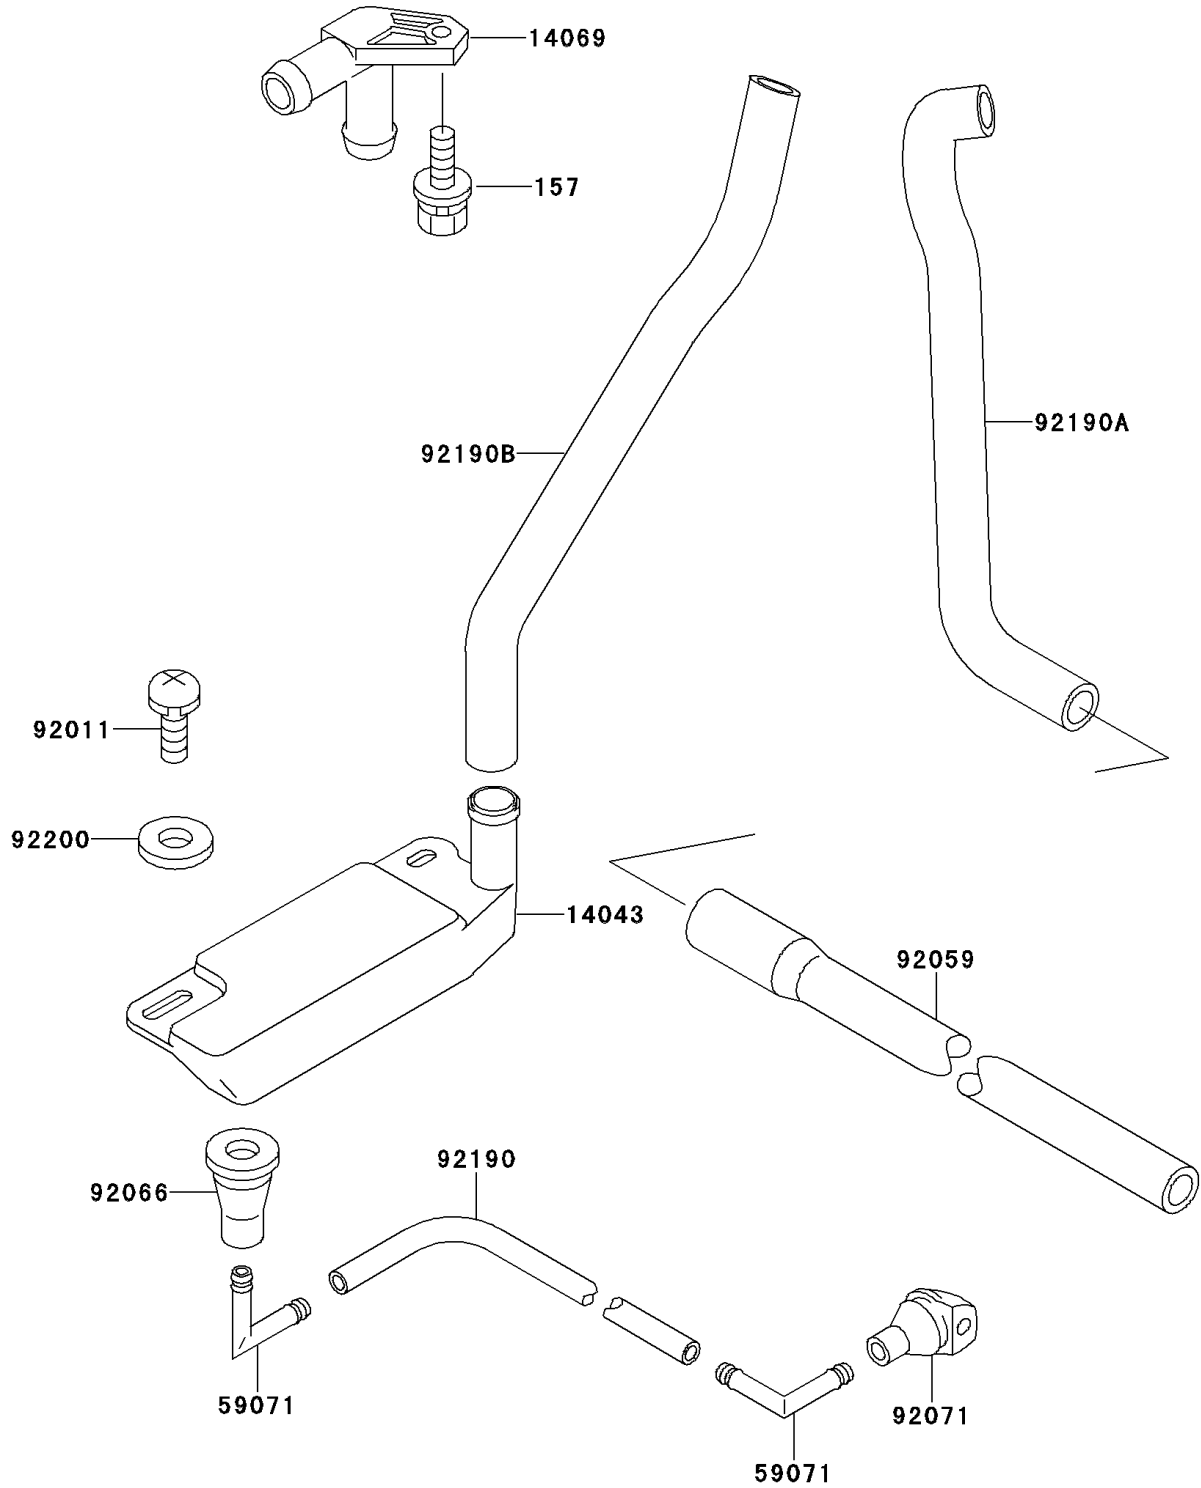

# 1997 750 SXi (Canada Only) PARTS DIAGRAM

Bilge System

F3145

# 1997 750 SXi (Canada Only) PARTS LIST

## Bilge System

ITEM NAME	PART NUMBER	QUANTITY
BOLT-WSP,6X18 (Ref # 157)	157R0618	1
FILTER (Ref # 14043)	14043-3708	1
BREATHER (Ref # 14069)	14069-3708	1
JOINT (Ref # 59071)	59071-3706	2
SCREW,TAPPING (Ref # 92011)	92011-561	2
TUBE,L=200 (Ref # 92059)	92059-3894	1
PLUG (Ref # 92066)	92066-3706	1
GROMMET (Ref # 92071)	92071-3736	1
TUBE,5.8X10.8X330 (Ref # 92190)	92190-3816	1
TUBE (Ref # 92190A)	92190-3976	1
TUBE (Ref # 92190B)	92190-3977	1
WASHER,5.9X16X1.5 (Ref # 92200)	92200-3714	2