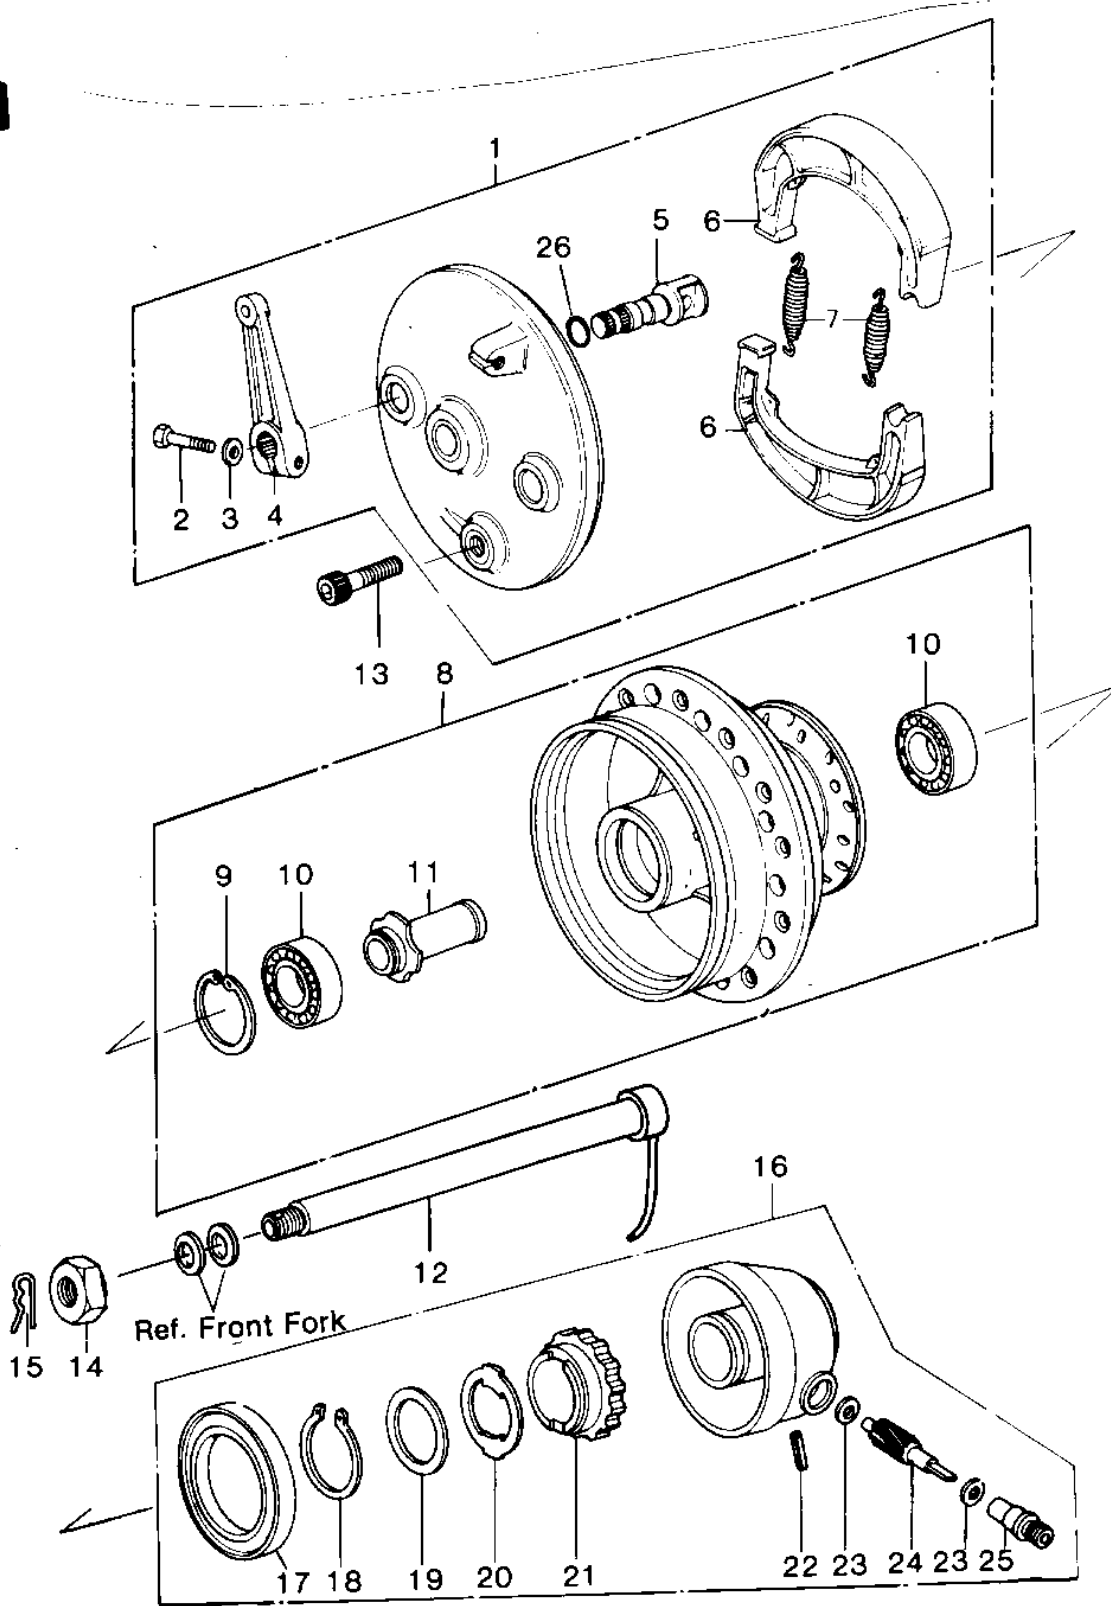

1981 KDX420 PARTS DIAGRAM

FRONT HUB/BRAKE

1981 KDX420 PARTS LIST

FRONT HUB/BRAKE

ITEM NAME	PART NUMBER	QUANTITY
PANEL-ASSY,FR BRAKE (Ref # 1)	41035-1072	1
BOLT-UPSET (Ref # 2)	112G0622	1
WASHER PLAIN 6MM (Ref # 3)	410B0600	1
LEVER,FRONT BRAKE CAM (Ref # 4)	41053-1003	1
CAM SHAFT,BRAKE (Ref # 5)	41050-1002	1
SHOE-BRAKE (Ref # 6)	41048-1068	2
SPRING-BRAKE SHOE (Ref # 7)	42020-004	2
DRUM-ASSY,FR BRK (Ref # 8)	41034-4001	1
CIRCLIP,42MM (Ref # 9)	92033-1041	1
BEARING,FRONT DRUM (Ref # 10)	92045-033	2
COLLAR,FRONT BRAKE (Ref # 11)	92027-1034	1
AXLE,FRONT (Ref # 12)	41068-4001	1
BOLT,SOCKET,10X40 (Ref # 13)	92001-4002	1
NUT,14MM (Ref # 14)	42045-020	1
PIN,COTTER (Ref # 15)	550D3230	1
GEAR BOX ASSY (Ref # 16)	41078-011	1
OIL SEAL,#50659 (Ref # 17)	654A506509	1
CIRCLIP 24MM (Ref # 18)	480J2400	1
WASHER,THRUST (Ref # 19)	41065-005	1
RECEIVER,SPEEDOMETER (Ref # 20)	41064-015	1
GEAR,SPEEDOMETER (Ref # 21)	41059-027	1
PIN,SPRING (Ref # 22)	41082-001	1
WASHER THRST SPD PINI (Ref # 23)	41063-001	2
PINION,SPEEDOMETER (Ref # 24)	41060-015	1
BUSH,SPEEDMETER CABLE (Ref # 25)	41062-005	1
"O" RING,15MM (Ref # 26)	670B2015	1