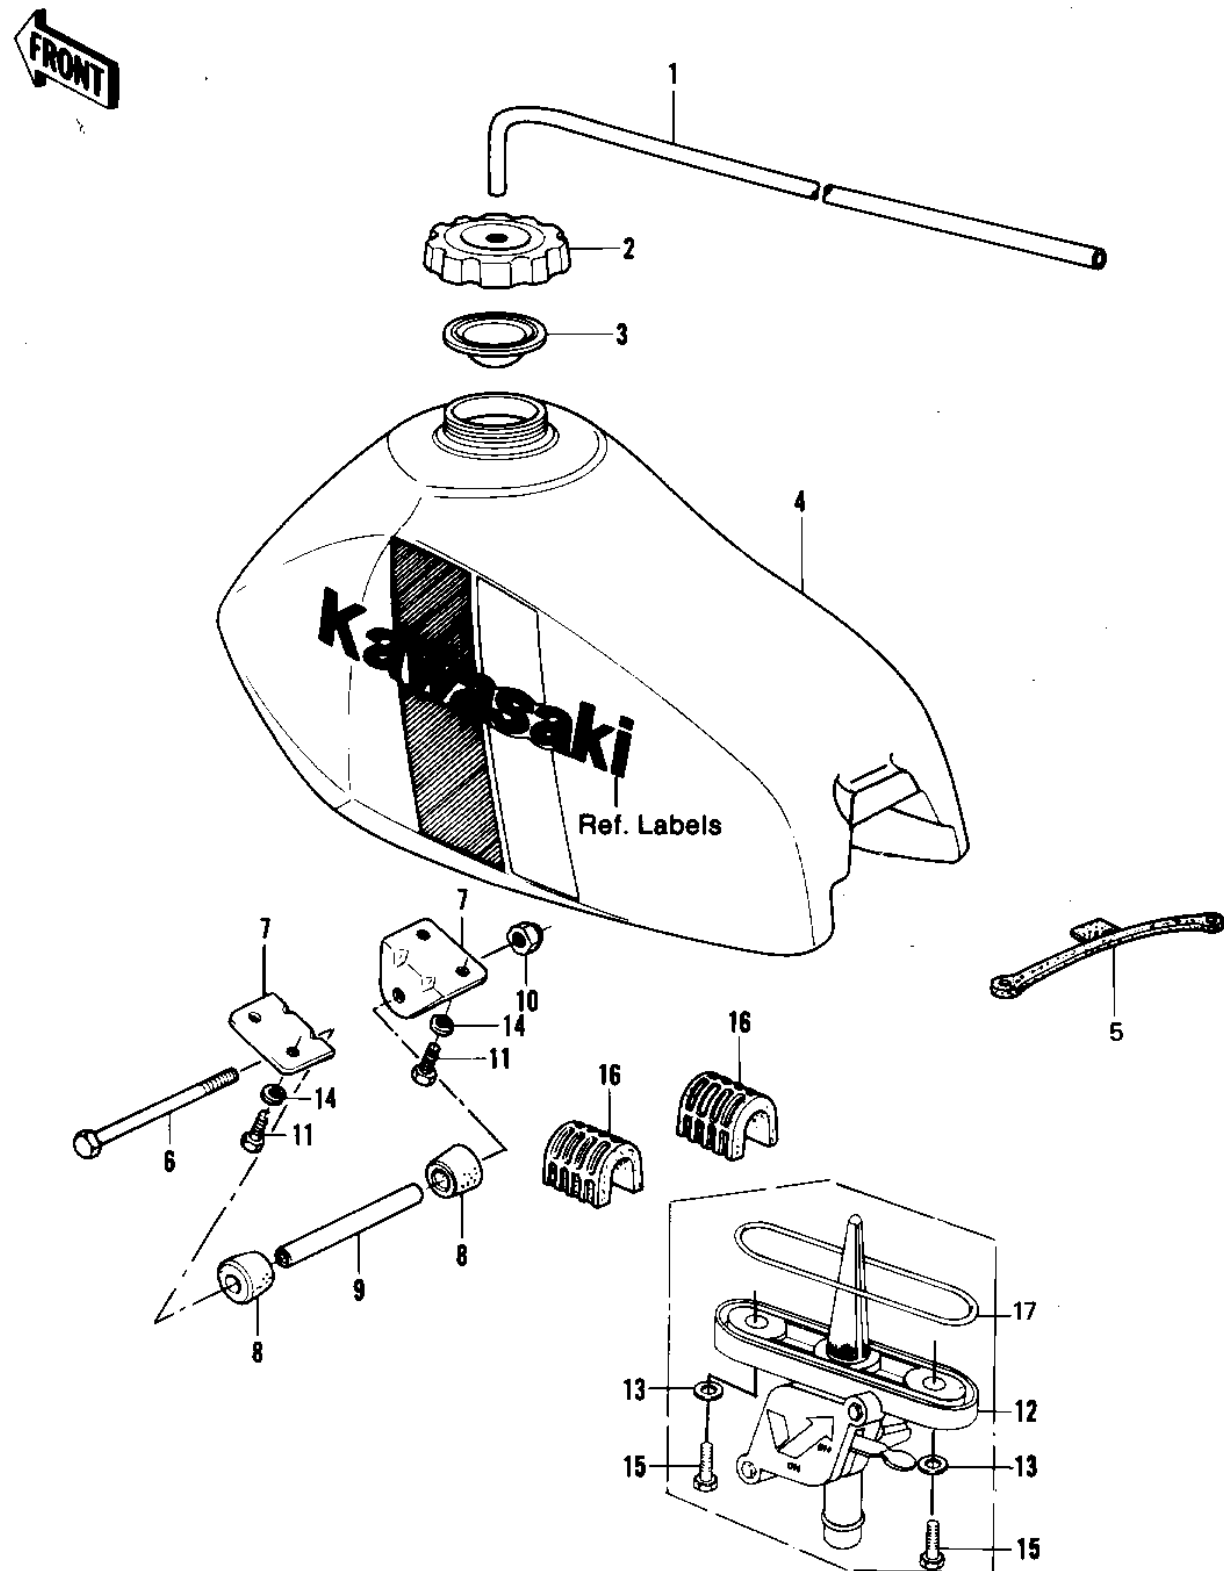

1981 KDX420 PARTS DIAGRAM

FUEL TANK

1981 KDX420 PARTS LIST

FUEL TANK

ITEM NAME	PART NUMBER	QUANTITY
TUBE,5X7X500 (Ref # 1)	92059-4001	1
CAP-TANK,FUEL (Ref # 2)	51049-1060	1
GASKET,FUEL TANK CAP (Ref # 3)	11009-4001	1
TANK-FUEL,GREEN (Ref # 4)	51001-4004-6W	1
BAND,FUEL TANK (Ref # 5)	92072-042	1
BOLT-UPSET,6X105 (Ref # 6)	112G06105	1
BRACKET,TANK (Ref # 7)	32052-1031	2
DAMPER,FUEL TANK FITT (Ref # 8)	92075-1220	2
COLLAR,FUEL TANK FITT (Ref # 9)	92027-1228	1
NUT (Ref # 10)	92019-008	1
BOLT-UPSET,6X12 (Ref # 11)	112G0612	4
COCK ASSY,FUEL (Ref # 12)	51023-4002	1
WASHER-PLAIN (Ref # 13)	92022-183	2
WASHER SPRING 6MM (Ref # 14)	461F0600	4
BOLT-HEX HEAD,6X16 (Ref # 15)	92001-114	2
DAMPER,FUEL TANK (Ref # 16)	92075-1221	2
"O" RING (Ref # 17)	51039-003	1