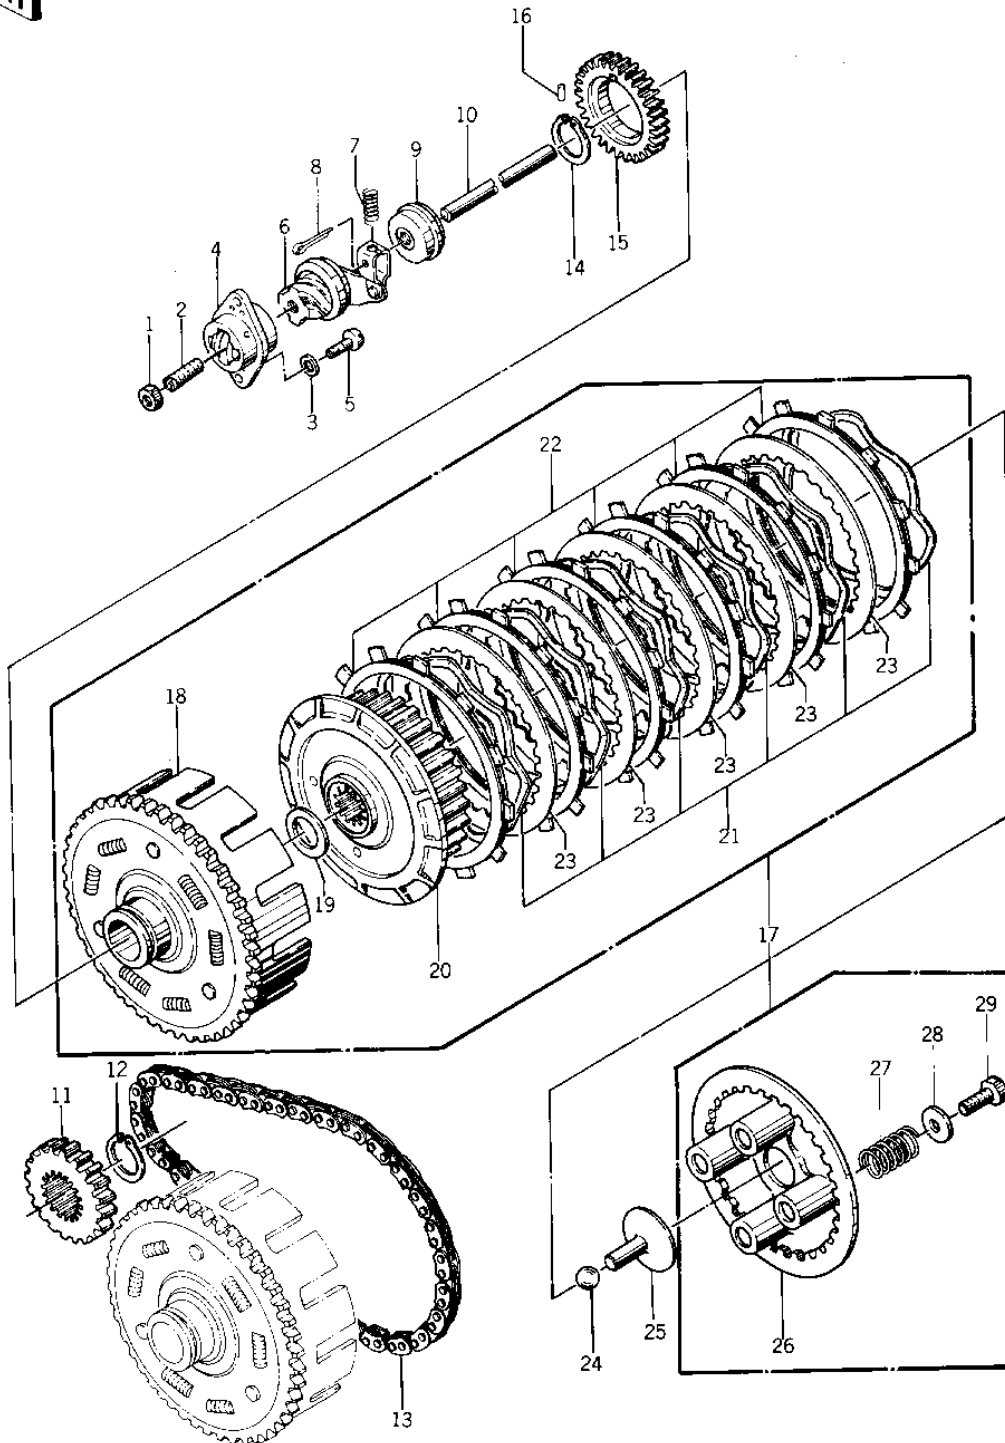

1975 Special PARTS DIAGRAM

CLUTCH (75 S)

1975 Special PARTS LIST

CLUTCH ('75 S)

ITEM NAME	PART NUMBER	QUANTITY
NUT 8MM (Ref # 1)	318B0800	1
SCREW,SLOTTED,8X25 (Ref # 2)	92014-014	1
WASHER PLAIN 6MM (Ref # 3)	411B0600	2
OUTER,CLUTCH RELEASE (Ref # 4)	13118-007	1
SCREW PAN HEAD 6X16 (Ref # 5)	220B0616	2
INNER,CLUTCH RELEASE (Ref # 6)	13102-013	1
SPRING-CLUTCH RELEASE (Ref # 7)	92081-069	1
PIN COTTER 1.6X15 (Ref # 8)	550D1615	1
OIL SEAL,PUSH ROD (Ref # 9)	92050-068	1
OIL SEAL,PUSH ROD (Ref # 9)	92049-1041	AL
ROD,PUSH,CLUTCH (Ref # 10)	13116-1017	1
ROD,PUSH,CLUTCH (Ref # 10)	13116-1017	1
SPROCKET,PRIMARY (Ref # 11)	13121-030	1
CIRCLIP,30MM (Ref # 12)	480J3000	1
CHAIN,PRIMARY DRIVE (Ref # 13)	13122-005	1
CIRCLIP, 38MM (Ref # 14)	480J3800	1
GEAR,OIL PUMP (Ref # 15)	16084-019	1
GEAR,OIL PUMP (Ref # 15)	16084-019	1
PIN, DOWELL, 6X6 (Ref # 16)	610A0606	1
CLUTCH-ASSY (Ref # 17)	13081-074	1
HOUSING,CLUTCH (Ref # 18)	13095-045	1
WASHER,CLUTCH THRUST (Ref # 19)	92022-288	1
HUB,CLUTCH (Ref # 20)	13087-040	1
RING,CLUTCH STEEL (Ref # 21)	13229-005	6
PLATE,FRICITION (Ref # 22)	13088-1001	6
PLATE,FRICITION (Ref # 22)	13088-1001	6
PLATE,CLUTCH STEEL (Ref # 23)	13089-026	5
BALL STEEL 3/8' (Ref # 24)	600A1200	1
PUSHER,CLTCH SPRG PLT (Ref # 25)	13116-029	1

1975 Special PARTS LIST

CLUTCH ('75 S)

ITEM NAME	PART NUMBER	QUANTITY
PLATE,CLUTCH SPRING (Ref # 26)	13187-007	1
SPRING,CLUTCH (Ref # 27)	92081-1033	4
SPRING,CLUTCH (Ref # 27)	92081-1033	4
HOLDER,CLUTCH SPRING (Ref # 28)	13091-011	4
BOLT-UPSET (Ref # 29)	112G0618	4