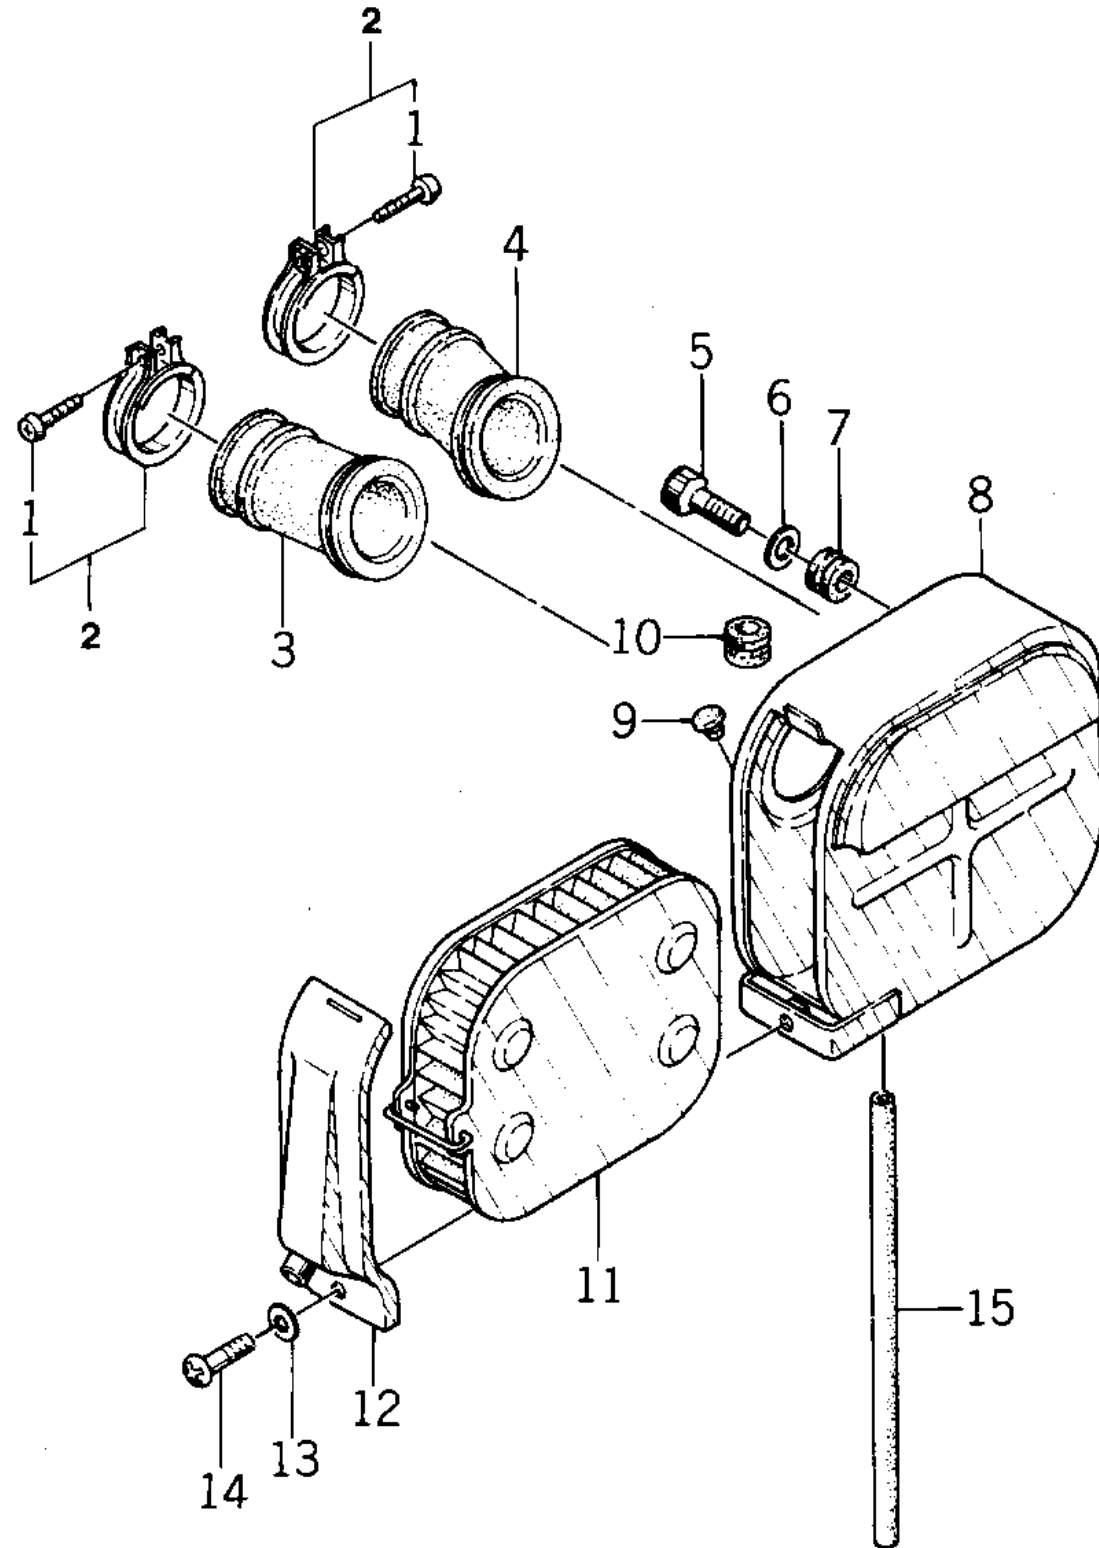

1975 Special PARTS DIAGRAM

AIR CLEANER (75 S)

1975 Special PARTS LIST

AIR CLEANER ('75 S)

ITEM NAME	PART NUMBER	QUANTITY
SCREW-PAN-CROS (Ref # 1)	220B0535	2
CLAMP,57MM,BLACK (Ref # 2)	92037-1452	2
DUCT,AIR CLEANER,L.H (Ref # 3)	11015-042	1
DUCT,AIR CLEANER,R.H (Ref # 4)	11015-043	1
BOLT-HEX HEAD,6MM (Ref # 5)	92003-069	2
WASHER,PLAIN,6MM (Ref # 6)	92022-069	2
DAMPER RUBBER (Ref # 7)	92075-149	2
BODY,AIR CLEANER,BLCK (Ref # 8)	11011-038-10	1
PLUG,RUBBER (Ref # 9)	92074-019	1
GROMMET (Ref # 10)	92071-084	1
ELEMENT,AIR,CLNR (Ref # 11)	11013-046	1
CAP,AIR CLEANER (Ref # 12)	11012-045	1
WASHER PLAIN 6MM (Ref # 13)	411B0600	1
SCREW PAN HEAD 6X12 (Ref # 14)	220B0612	1
TUBE-VINYL 6X400 (Ref # 15)	700Q06400	1