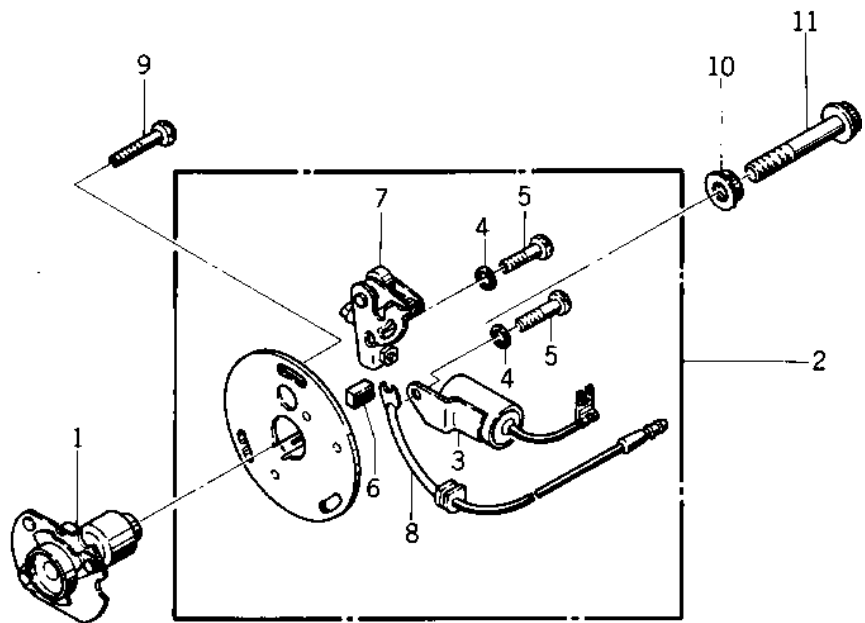

# 1975 Special PARTS DIAGRAM

IGNITION (75 S)

# 1975 Special PARTS LIST

## IGNITION (75 S)

ITEM NAME	PART NUMBER	QUANTITY
ADVANCER ASSY TIMING (Ref # 1)	21148-006	1
BREAKER ASSY CONTACT (Ref # 2)	21135-009	1
CONDENSER (Ref # 3)	21013-034	1
CONDENSER (Ref # 3)	21013-034	1
WASHER SPRING 4MM (Ref # 4)	461F0400	2
SCREW PAN HEAD 4X6 (Ref # 5)	220B0406	2
FELT OIL (Ref # 6)	21019-005	1
BREAKER,CONTACT (Ref # 7)	21008-025	1
BREAKER,CONTACT (Ref # 7)	21008-025	AL
WIRING HARNESS BRKR (Ref # 8)	21029-029	1
SCREW PAN HEAD 5X12 (Ref # 9)	220B0512	3
WASHER,SPARK ADVANCER (Ref # 10)	92022-244	1
BOLT-8X63 (Ref # 11)	92001-1397	1
BOLT-8X63 (Ref # 11)	92001-1397	AL
CLAMP,WIRING HARNESS (Ref # 12)	21126-008	1
CLAMP,WIRING HARNESS (Ref # 12)	21126-008	AL
NUT 6MM (Ref # 13)	311B0600	2
COIL-IGNITION (Ref # 14)	21121-1174	1
COIL-IGNITION (Ref # 14)	21121-1174	AL
COLLAR,IGNITION COIL (Ref # 15)	92027-276	2
COLLAR,IGNITION COIL (Ref # 15)	92027-276	AL
BOLT, IGNITION COIL (Ref # 16)	92003-170	2
GROMMET,SPARK PLG CAP (Ref # 17)	21132-005	2
CAP-SPARK PLUG,RTFM20 (Ref # 18)	21130-1007	2
GROMMET-PLUG CAP,A (Ref # 19)	21131-004	2
SPARK PLUG B8ES (Ref # 20)	B8ES	2
SPARK PLUG B8ES (Ref # 20)	B8ES	AL
SPARK PLUG W24ES-U (Ref # 20)	W24ESU	AL