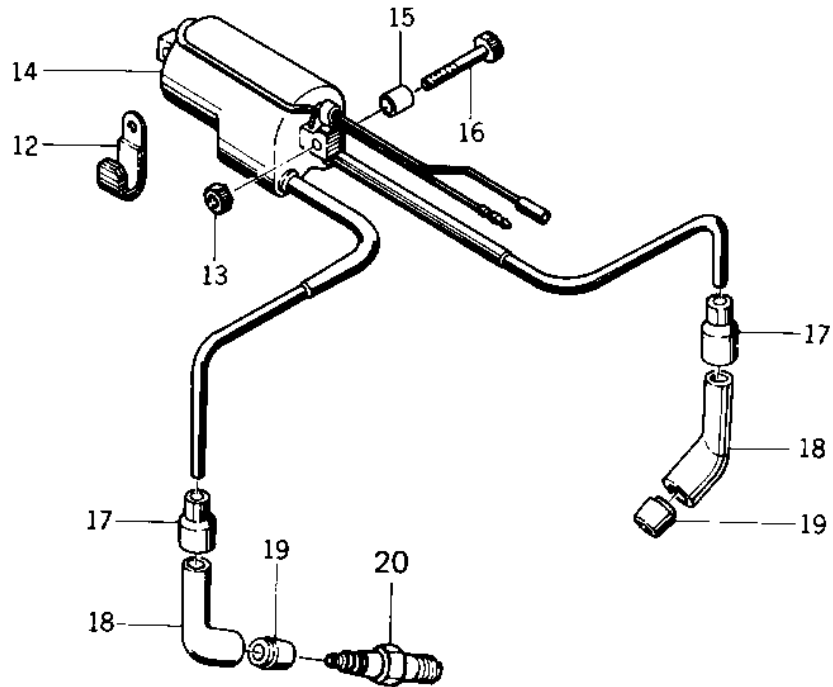

# 1975 Special PARTS DIAGRAM

IGNITION (75 S)

# 1975 Special PARTS LIST

## IGNITION (75 S)

ITEM NAME	PART NUMBER	QUANTITY
ADVANCER ASSY TIMING (Ref # 1)	21148-006	1
BREAKER ASSY CONTACT (Ref # 2)	21135-009	1
CONDENSER (Ref # 3)	21013-034	1
CONDENSER (Ref # 3)	21013-034	1
WASHER SPRING 4MM (Ref # 4)	461F0400	2
SCREW PAN HEAD 4X6 (Ref # 5)	220B0406	2
FELT OIL (Ref # 6)	21019-005	1
BREAKER,CONTACT (Ref # 7)	21008-025	1
BREAKER,CONTACT (Ref # 7)	21008-025	AL
WIRING HARNESS BRKR (Ref # 8)	21029-029	1
SCREW PAN HEAD 5X12 (Ref # 9)	220B0512	3
WASHER,SPARK ADVANCER (Ref # 10)	92022-244	1
BOLT-8X63 (Ref # 11)	92001-1397	1
BOLT-8X63 (Ref # 11)	92001-1397	AL
CLAMP,WIRING HARNESS (Ref # 12)	21126-008	1
CLAMP,WIRING HARNESS (Ref # 12)	21126-008	AL
NUT 6MM (Ref # 13)	311B0600	2
COIL-IGNITION (Ref # 14)	21121-1174	1
COIL-IGNITION (Ref # 14)	21121-1174	AL
COLLAR,IGNITION COIL (Ref # 15)	92027-276	2
COLLAR,IGNITION COIL (Ref # 15)	92027-276	AL
BOLT, IGNITION COIL (Ref # 16)	92003-170	2
GROMMET,SPARK PLG CAP (Ref # 17)	21132-005	2
CAP-SPARK PLUG,RTFM20 (Ref # 18)	21130-1007	2
GROMMET-PLUG CAP,A (Ref # 19)	21131-004	2
SPARK PLUG B8ES (Ref # 20)	B8ES	2
SPARK PLUG B8ES (Ref # 20)	B8ES	AL
SPARK PLUG W24ES-U (Ref # 20)	W24ESU	AL