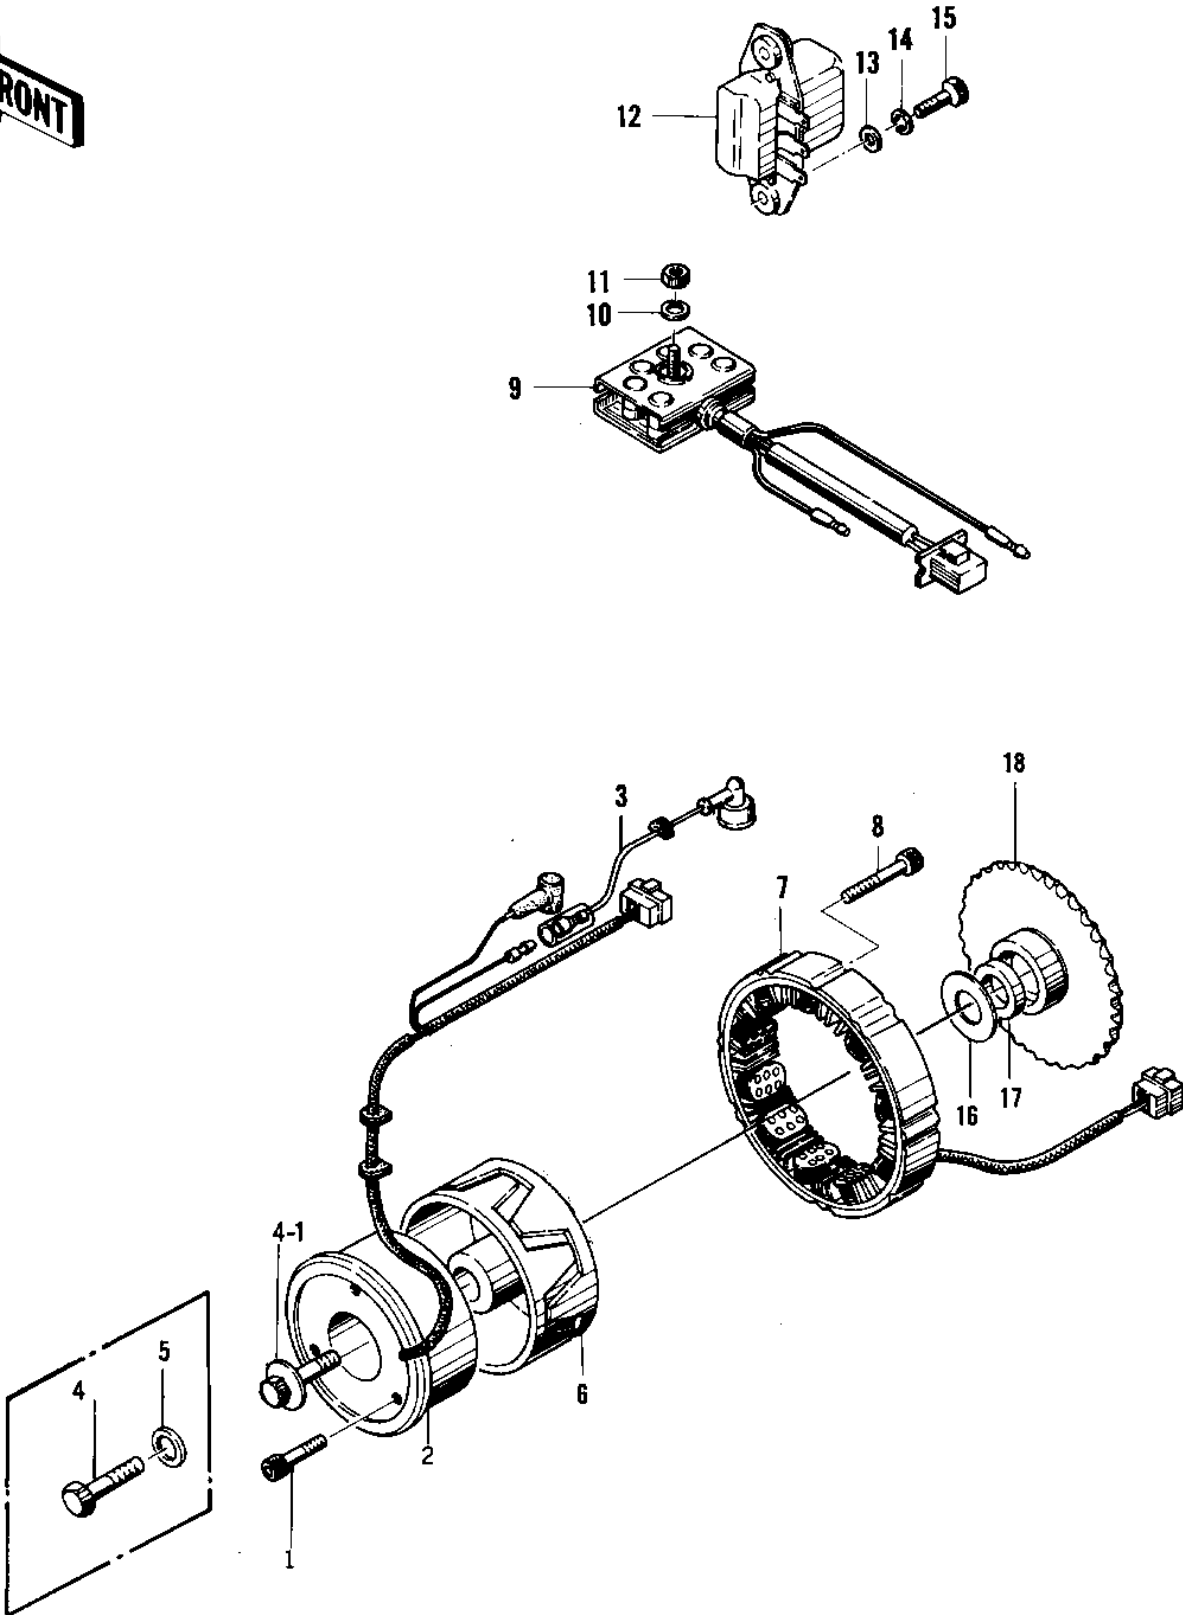

1975 Special PARTS DIAGRAM

GENERATOR/REGULATOR/RECTIFIER ('75 S)

1975 Special PARTS LIST

GENERATOR/REGULATOR/RECTIFIER ('75 S)

ITEM NAME	PART NUMBER	QUANTITY
BOLT,ALLEN,6X18 (Ref # 1)	120P0618	3
COIL FIELD (Ref # 2)	21077-002	1
WIRE DYNAMO LEAD (Ref # 3)	26011-087	1
BOLT,10X40 (Ref # 4)	92002-1303	1
BOLT,10X40 (Ref # 4-1)	92002-1303	AL
WASHER-PLN,11X36X4 (Ref # 5)	92022-307	1
ROTOR (Ref # 6)	21007-030	1
STATOR ASSY (Ref # 7)	21076-019	1
BOLT,ALLEN,6X32 (Ref # 8)	120Q0632	3
RECTIFIER (Ref # 9)	21061-030	1
RECTIFIER (Ref # 9)	21061-030	1
WASHER SPRING 6MM (Ref # 10)	461F0600	1
NUT 6MM (Ref # 11)	311B0600	1
REGULATOR (Ref # 12)	21066-018	1
WASHER 6.5X20X1.6T (Ref # 13)	92022-125	2
WASHER SPRING 6MM (Ref # 14)	461F0600	2
BOLT-UPSET,6X20 (Ref # 15)	112G0620	2
WASHER,THRUST (Ref # 16)	92026-100	1
OIL SEAL (Ref # 17)	92050-066	1
GEAR STARTER CLUTCH (Ref # 18)	21170-001	1