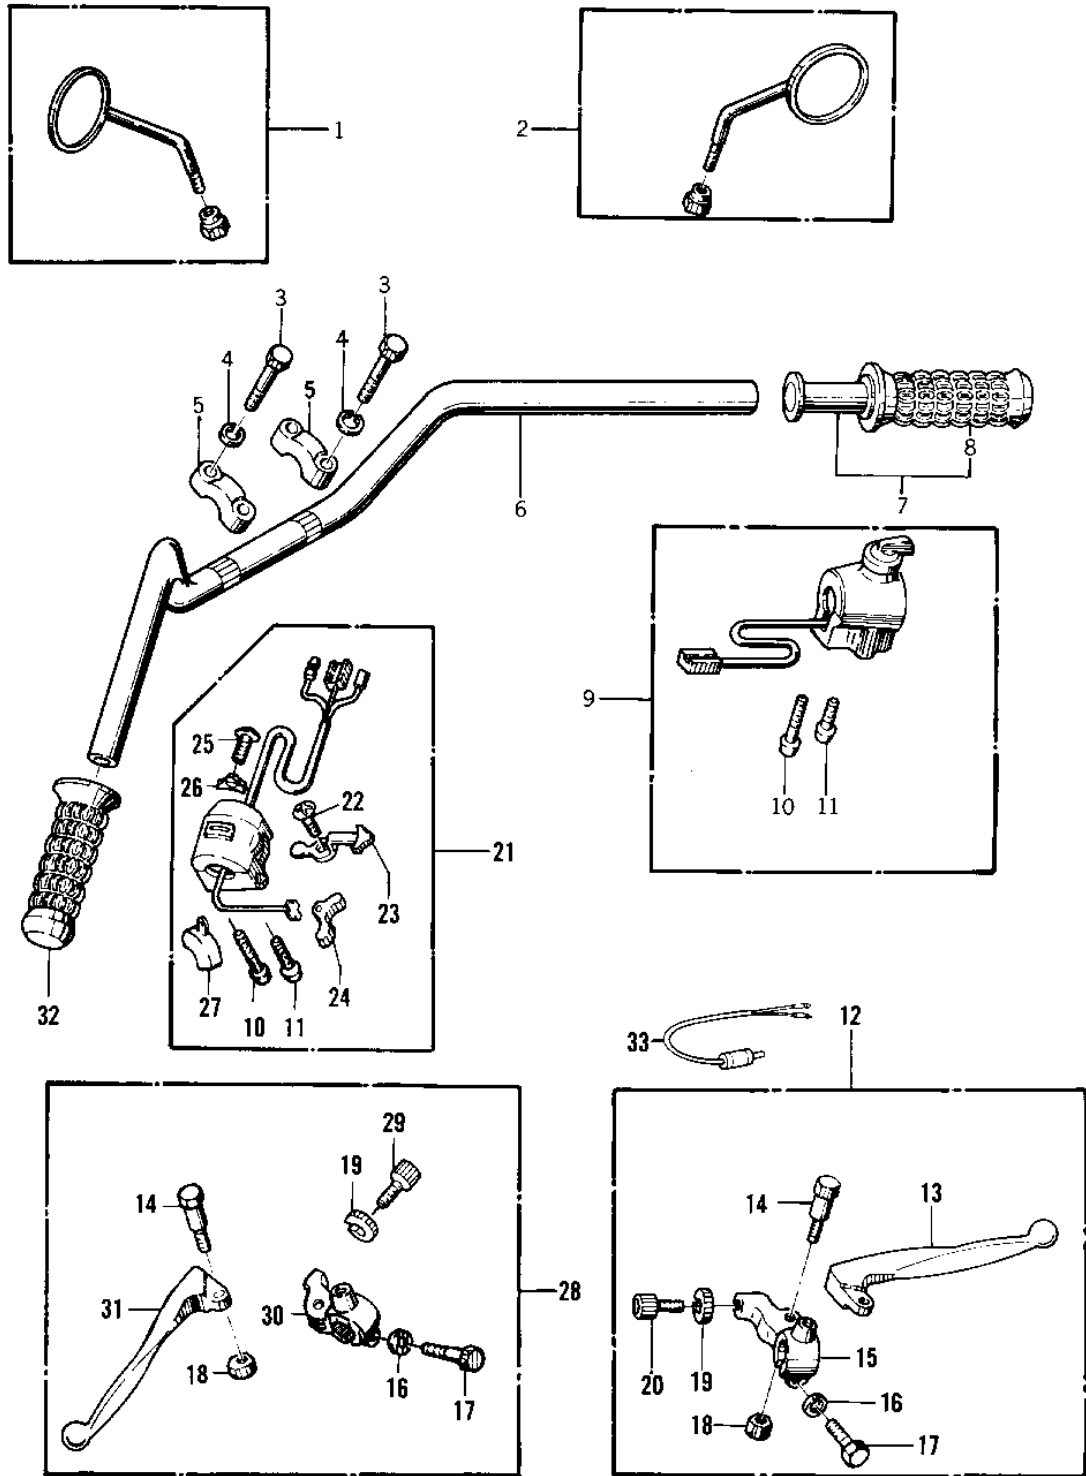

1975 Special PARTS DIAGRAM

HANDLEBAR (75 S)

R
—

1005

1975 Special PARTS LIST

HANDLEBAR (75 S)

ITEM NAME	PART NUMBER	QUANTITY
REAR VIEW MIRROR,L.H (Ref # 1)	56003-009	1
REAR VIEW MIRROR,R.H (Ref # 2)	56002-020	1
BOLT 8X38 (Ref # 3)	92001-1405	4
WASHER SPRING 8MM (Ref # 4)	461F0800	4
HOLDER-HANDLEBAR (Ref # 5)	46012-008	2
HANDLEBAR (Ref # 6)	46003-034	1
GRIP ASSY,THROTTLE (Ref # 7)	46019-025	1
RUBBER-R.H GRIP (Ref # 8)	46061-012	1
CASE ASSY-R.H (Ref # 9)	46132-020	1
CASE ASSY R.H (Ref # 9)	46132-014	AL
SCREW-PAN-CROS (Ref # 10)	220B0535	2
SCREW PAN HEAD 5X30 (Ref # 11)	220B0530	2
LEVER ASSY,FRNT BRAKE (Ref # 12)	46021-031	1
LEVER FRONT BRAKE (Ref # 13)	46058-004	1
BOLT,HEX HEAD,5X22 (Ref # 14)	92007-046	2
HOLDER-FR BRK LEV,BLK (Ref # 15)	46060-009-21	1
WASHER PLAIN 6MM (Ref # 16)	410B0600	2
BOLT HEX HEAD 6X25 (Ref # 17)	110N0625	2
NUT-LOCK,5MM (Ref # 18)	92019-014	2
NUT-LOCK (Ref # 19)	46056-005	2
SCREW CABLE ADJUST (Ref # 20)	46055-003	1
HOUSING ASSY,CONT,L.H (Ref # 21)	46091-1079	1
SCREW CNTSNK HD 3X8 (Ref # 22)	221B0308A	1
KNOB,LIGHTING SW L.H (Ref # 23)	46043-005	1
BUTTON, HORN PUSH (Ref # 24)	46028-006	1
L.H GRIP SWITCH KIT (Ref # 25-27)	99990-530	1
.SCREW PAN HEAD 3X5 (Ref # 25)	220B0305A	1
.KNOB,LIGHTING SW L.H (Ref # 26)	46044-013	1
.SWITCH,L.H (Ref # 27)	46089-014	1

1975 Special PARTS LIST

HANDLEBAR (75 S)

ITEM NAME	PART NUMBER	QUANTITY
LEVER ASSY,CLUTCH (Ref # 28)	46076-044	1
SCREW ADJUST (Ref # 29)	46055-006	1
HOLDER-CLUTCH LEV,BLK (Ref # 30)	46094-011-21	1
LEVER-CLUTCH (Ref # 31)	46092-015	1
RUBBER-L.H GRIP (Ref # 32)	46075-017	1
SWITCH-FR. BRAKE LAMP (Ref # 33)	27021-004	1