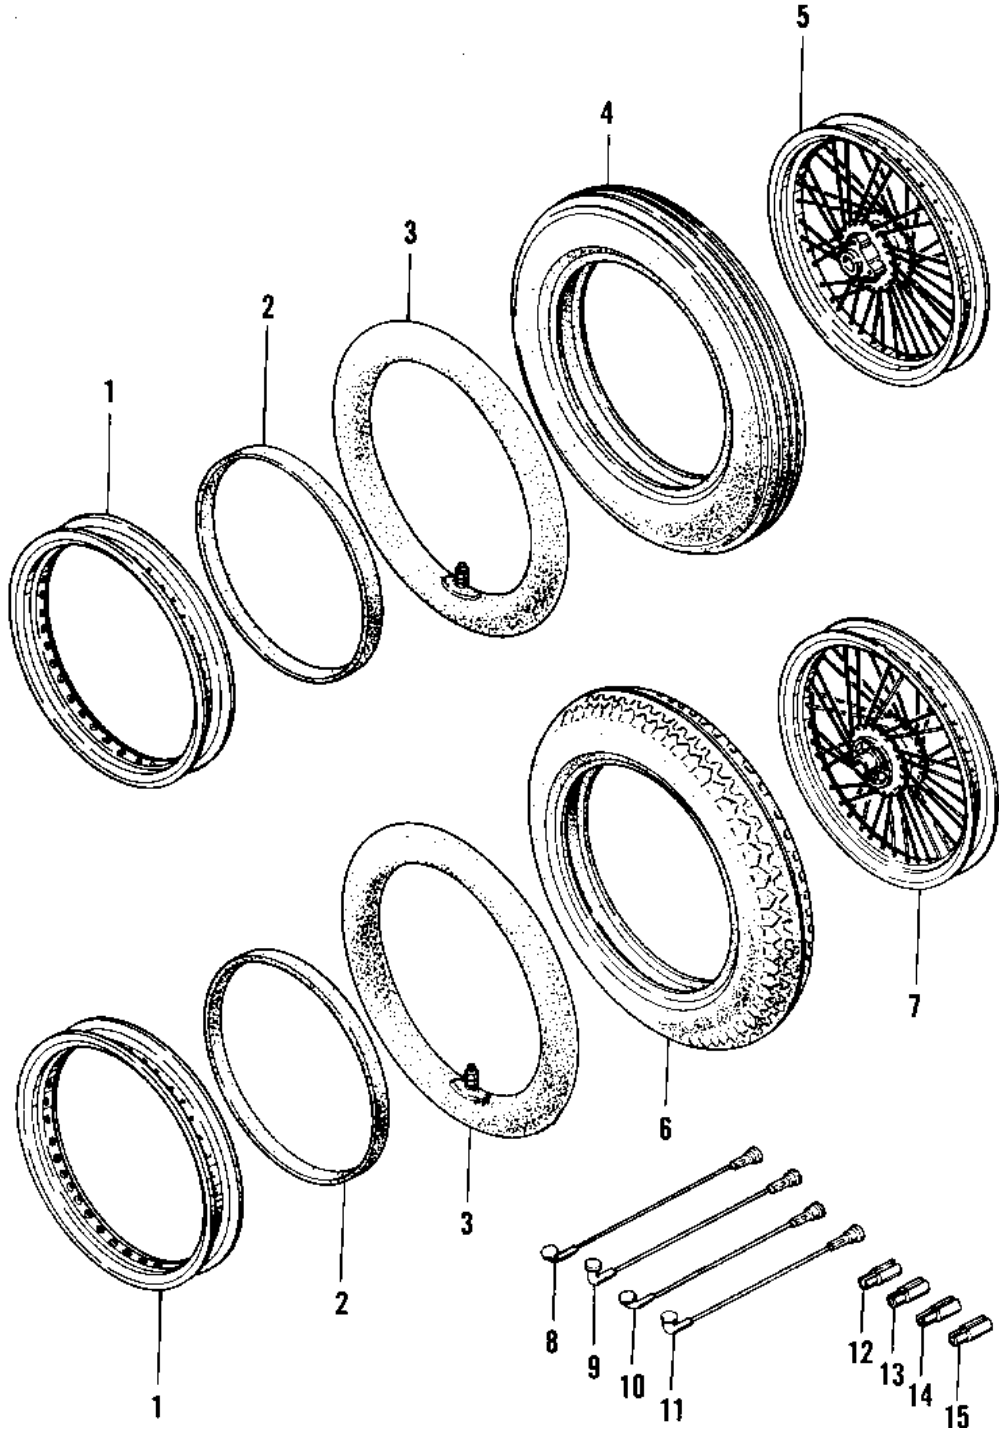

1975 Special PARTS DIAGRAM

WHEELS/TIRES (75 S)

1975 Special PARTS LIST

WHEELS/TIRES (75 S)

ITEM NAME	PART NUMBER	QUANTITY
RIM,1.85BX18W (Ref # 1)	41025-053	2
BAND,RIM,4.00/5.10-18 (Ref # 2)	41023-1006	2
BAND,RIM,4.00/5.10-18 (Ref # 2)	41023-1006	2
TUBE 300/325/360-18 (Ref # 3)	41022-028	2
UNAVAILABLE IN PRICE BOOK (Ref # 4)	41021-026	1
UNAVAILABLE IN PRICE BOOK (Ref # 4)	41021-034	1
FRONT WHEEL ASSY (Ref # 5)	41074-044	1
UNAVAILABLE IN PRICE BOOK (Ref # 6)	41021-031	1
TIRE 350S-18 Y987C R (Ref # 6)	41002-1012	1
WHEEL ASSY,REAR (Ref # 7)	42048-031	1
SPOKE-ASY,FR INNER (Ref # 8)	41027-045	20
SPOKE-ASY,FR OUTER (Ref # 9)	41028-044	20
SPOKE-ASY,RR INNER (Ref # 10)	41027-046	20
SPOKE-ASY,RR OUTER (Ref # 11)	41028-045	20
WEIGHT,BALANCE,10G (Ref # 12)	41075-1007	AR
WEIGHT,BALANCE,10G (Ref # 12)	41075-1007	AR
WEIGHT,BALANCE,20G (Ref # 13)	41075-1008	AR
WEIGHT,BALANCE,20G (Ref # 13)	41075-1008	AR
WEIGHT,BALANCE,30G (Ref # 14)	41075-1009	AR
WEIGHT,BALANCE,30G (Ref # 14)	41075-1009	AR
WEIGHT,BALANCE,5G (Ref # 15)	41075-1010	AR
WEIGHT,BALANCE,5G (Ref # 15)	41075-1010	AR