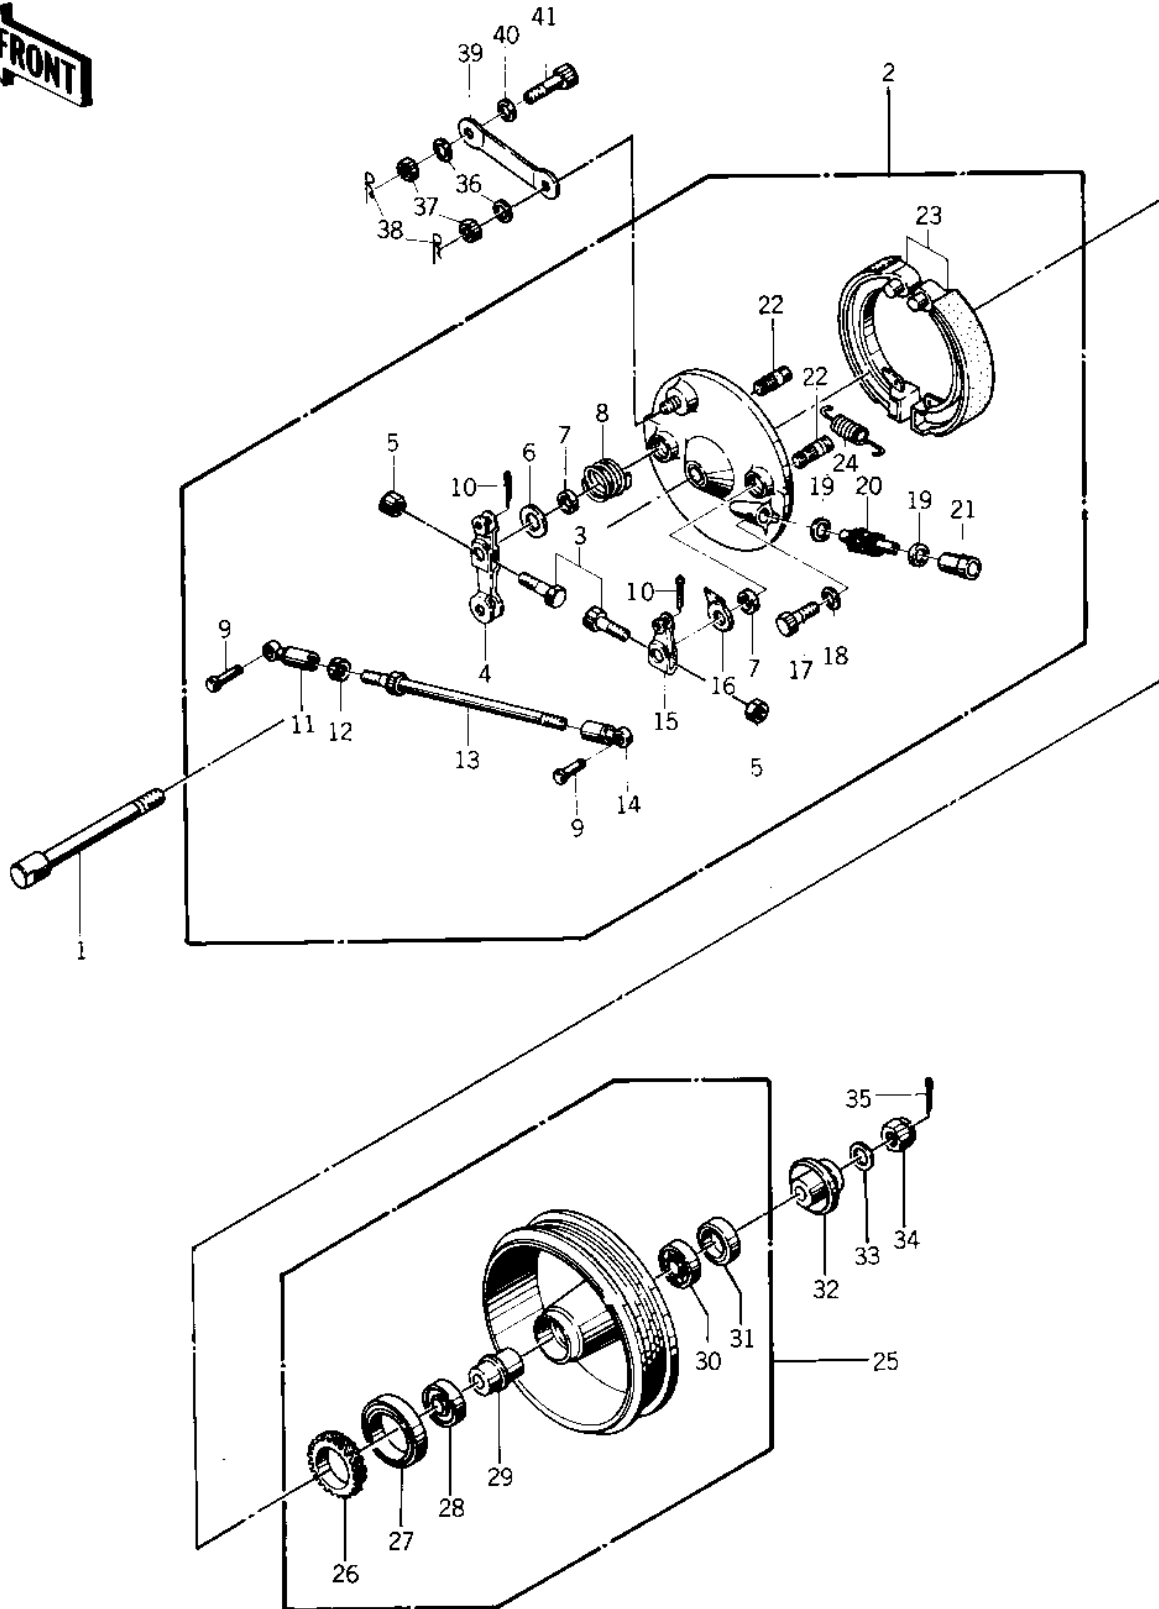

1975 Special PARTS DIAGRAM

FRONT HUB/BRAKE (75 S)

1975 Special PARTS LIST

FRONT HUB/BRAKE ('75 S)

ITEM NAME	PART NUMBER	QUANTITY
AXLE,FRONT (Ref # 1)	41068-045	1
PANEL-ASY,FR BRK BUFF (Ref # 2)	41035-062-80	1
.BOLT-UPSET (Ref # 3)	112G0630	2
.LEVER FRT BRK CAM 1ST (Ref # 4)	41053-011	1
.NUT,6MM (Ref # 5)	41072-007	2
.WASHER,BRAKE CAMSHAFT (Ref # 6)	41052-005	1
.DUST SHIELD BRAKE CAM (Ref # 7)	41051-001	2
.SPRING FR BRK CAM LEV (Ref # 8)	41056-001	1
.PIN BRAKE CONNECT ROD (Ref # 9)	41055-003	2
.PIN COTTER 1.2X10 (Ref # 10)	550D1210	2
.ROD END,BRK CONNECT (Ref # 11)	41058-008	1
.NUT,5MM (Ref # 12)	311B0500	1
.ROD BRK CAM LEV CONCT (Ref # 13)	41057-004	1
.ROD END,BRK CONNECT (Ref # 14)	41058-009	1
.LEVER FRT BRK CAM 2ND (Ref # 15)	41053-012	1
.INDICATOR,FR BK SHOE (Ref # 16)	41085-015	1
.BOLT-UPSET (Ref # 17)	112G0618	1
.WASHER PLAIN 6MM (Ref # 18)	411B0600	1
.WASHER PINION THRUST (Ref # 19)	41063-003	2
.PINION SPEEDOMETER (Ref # 20)	41060-007	1
.BUSH SPEDMETER PINION (Ref # 21)	41062-003	1
.CAM SHAFT,FRONT BRAKE (Ref # 22)	41050-016	2
.SHOE,BRAKE (Ref # 23)	41048-019	2
.SPRING FRNT BRK SHOE (Ref # 24)	41049-004	2
DRUM-ASSY,FR BRK (Ref # 25)	41034-007	1
.GEAR SPEEDOMETER (Ref # 26)	41059-009	1
.OIL SEAL WOC55687 (Ref # 27)	92050-017	1
.BEARING BALL #6302Z (Ref # 28)	601B6302Z	1
.SPACER F AXLE BEARING (Ref # 29)	41039-011	1

1975 Special PARTS LIST

FRONT HUB/BRAKE (75 S)

ITEM NAME	PART NUMBER	QUANTITY
.BEARING BALL #6302 (Ref # 30)	601B6302	1
.OIL SEAL WTC25428 (Ref # 31)	92052-005	1
COLLAR,FRONT AXLE (Ref # 32)	41069-029	1
WASHER PLAIN 14MM (Ref # 33)	410B1400	1
NUT,14MM (Ref # 34)	42045-020	1
PIN COTTER 3.0X25 (Ref # 35)	550D3025	1
WASHER SPRING 10MM (Ref # 36)	461F1000	2
NUT,10MM (Ref # 37)	314B1000	2
NUT,10MM (Ref # 37)	314B1000	2
PIN,SNAP (Ref # 38)	554A0800	2
PIN,SNAP (Ref # 38)	554A0800	2
TORQUE LINK,FR BRAKE (Ref # 39)	43007-042	1
WASHER PLAIN 10MM (Ref # 40)	410B1000	1
BOLT,HEX HEAD,10X57 (Ref # 41)	92003-169	1