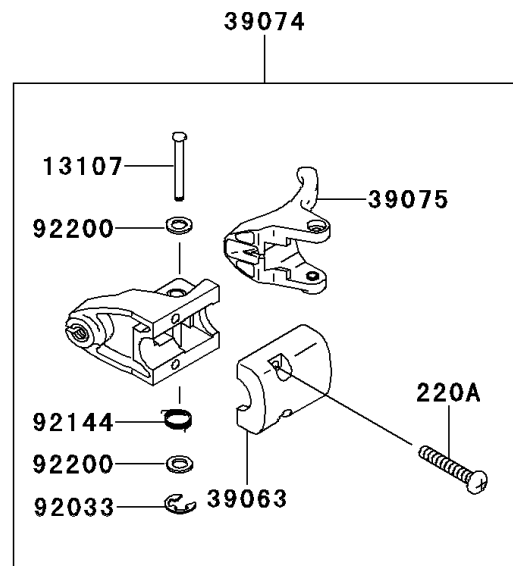

# 1997 750 SXi (Canada Only) PARTS DIAGRAM

Handlebar(JS750-B2/B3)

F3172A

# 1997 750 SXi (Canada Only) PARTS LIST

Handlebar(JS750-B2/B3)

ITEM NAME	PART NUMBER	QUANTITY
SCREW-PAN-CROS,5X20 (Ref # 220)	220R0520	4
SCREW-PAN-CROS (Ref # 220A)	220R0630	2
SCREW-CSK-CROS,6X16 (Ref # 221)	221R0616	3
SCREW-CSK-CROS,6X25 (Ref # 221A)	221R0625	1
SCREW-PAN-WSP-CROS,5X20 (Ref # 225)	225R0520	6
W-PLAIN-S,5MM (Ref # 410)	410S0500	4
HOLDER,SWITCH (Ref # 13091)	13091-3767	1
SHAFT (Ref # 13107)	13107-3740	1
COVER,HANDLE,UPP,BLACK (Ref # 14090)	14090-3766-MA	1
COVER,HANDLE,LWR,BLACK (Ref # 14090B)	14090-3767-MA	1
SWITCH,STOP&START (Ref # 27010)	27010-3732	1
SWITCH-ASSY,STOP&START (Ref # 27045)	27045-3706	1
CASE,UPP,SWITCH (Ref # 32099)	32099-3764	1
CASE,LWR,SWITCH (Ref # 32099A)	32099-3766	1
CASE,FR,SWITCH (Ref # 32099B)	32099-3809	1
HANDLE-COMP,J.S.VIOLET (Ref # 39058A)	39058-3713-RE	1
HOUSING-CONTROL (Ref # 39063)	39063-3720	1
LEVER-ASSY-THROTTLE (Ref # 39074)	39074-3717	1
LEVER-THROTTLE (Ref # 39075)	39075-3710	1
SCREW,8X22 (Ref # 92009)	92009-3701	4
RING-SNAP (Ref # 92033)	92033-3723	1
CLAMP,HANDLEBAR (Ref # 92037)	92037-503	2
BAND,TETHER SWITCH (Ref # 92072)	92072-3784	1
SPRING (Ref # 92144)	92144-3749	1
WASHER (Ref # 92200)	92200-3738	2