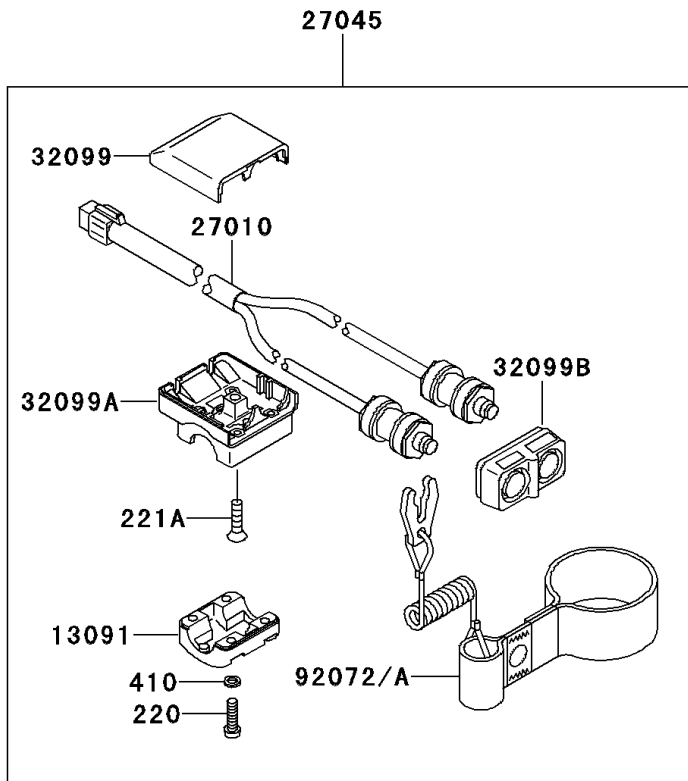

# 1997 750 SXi (Canada Only) PARTS DIAGRAM

Handlebar(JS750-B2/B3)

F3172A

# 1997 750 SXi (Canada Only) PARTS LIST

Handlebar(JS750-B2/B3)

ITEM NAME	PART NUMBER	QUANTITY
SCREW-PAN-CROS,5X20 (Ref # 220)	220R0520	4
SCREW-PAN-CROS (Ref # 220A)	220R0630	2
SCREW-CSK-CROS,6X16 (Ref # 221)	221R0616	3
SCREW-CSK-CROS,6X25 (Ref # 221A)	221R0625	1
SCREW-PAN-WSP-CROS,5X20 (Ref # 225)	225R0520	6
W-PLAIN-S,5MM (Ref # 410)	410S0500	4
HOLDER,SWITCH (Ref # 13091)	13091-3767	1
SHAFT (Ref # 13107)	13107-3740	1
COVER,HANDLE,UPP,BLACK (Ref # 14090)	14090-3766-MA	1
COVER,HANDLE,LWR,BLACK (Ref # 14090B)	14090-3767-MA	1
SWITCH,STOP&START (Ref # 27010)	27010-3732	1
SWITCH-ASSY,STOP&START (Ref # 27045)	27045-3706	1
CASE,UPP,SWITCH (Ref # 32099)	32099-3764	1
CASE,LWR,SWITCH (Ref # 32099A)	32099-3766	1
CASE,FR,SWITCH (Ref # 32099B)	32099-3809	1
HANDLE-COMP,J.S.VIOLET (Ref # 39058A)	39058-3713-RE	1
HOUSING-CONTROL (Ref # 39063)	39063-3720	1
LEVER-ASSY-THROTTLE (Ref # 39074)	39074-3717	1
LEVER-THROTTLE (Ref # 39075)	39075-3710	1
SCREW,8X22 (Ref # 92009)	92009-3701	4
RING-SNAP (Ref # 92033)	92033-3723	1
CLAMP,HANDLEBAR (Ref # 92037)	92037-503	2
BAND,TETHER SWITCH (Ref # 92072)	92072-3784	1
SPRING (Ref # 92144)	92144-3749	1
WASHER (Ref # 92200)	92200-3738	2