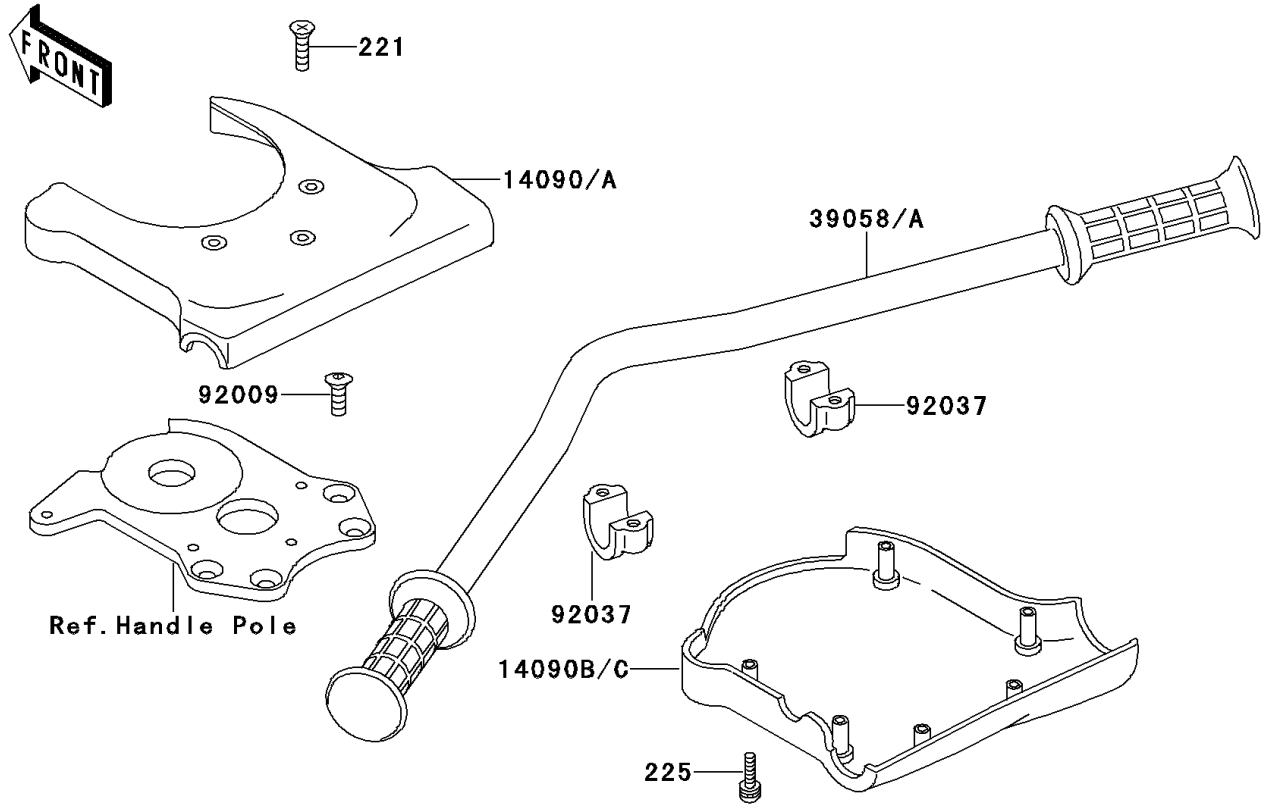

1997 750 SXi (Canada Only) PARTS DIAGRAM

Handlebar(JS750-B2/B3)

F3172A

1997 750 SXi (Canada Only) PARTS LIST

Handlebar(JS750-B2/B3)

ITEM NAME	PART NUMBER	QUANTITY
SCREW-PAN-CROS,5X20 (Ref # 220)	220R0520	4
SCREW-PAN-CROS (Ref # 220A)	220R0630	2
SCREW-CSK-CROS,6X16 (Ref # 221)	221R0616	3
SCREW-CSK-CROS,6X25 (Ref # 221A)	221R0625	1
SCREW-PAN-WSP-CROS,5X20 (Ref # 225)	225R0520	6
W-PLAIN-S,5MM (Ref # 410)	410S0500	4
HOLDER,SWITCH (Ref # 13091)	13091-3767	1
SHAFT (Ref # 13107)	13107-3740	1
COVER,HANDLE,UPP,BLACK (Ref # 14090)	14090-3766-MA	1
COVER,HANDLE,LWR,BLACK (Ref # 14090B)	14090-3767-MA	1
SWITCH,STOP&START (Ref # 27010)	27010-3732	1
SWITCH-ASSY,STOP&START (Ref # 27045)	27045-3706	1
CASE,UPP,SWITCH (Ref # 32099)	32099-3764	1
CASE,LWR,SWITCH (Ref # 32099A)	32099-3766	1
CASE,FR,SWITCH (Ref # 32099B)	32099-3809	1
HANDLE-COMP,J.S.VIOLET (Ref # 39058A)	39058-3713-RE	1
HOUSING-CONTROL (Ref # 39063)	39063-3720	1
LEVER-ASSY-THROTTLE (Ref # 39074)	39074-3717	1
LEVER-THROTTLE (Ref # 39075)	39075-3710	1
SCREW,8X22 (Ref # 92009)	92009-3701	4
RING-SNAP (Ref # 92033)	92033-3723	1
CLAMP,HANDLEBAR (Ref # 92037)	92037-503	2
BAND,TETHER SWITCH (Ref # 92072)	92072-3784	1
SPRING (Ref # 92144)	92144-3749	1
WASHER (Ref # 92200)	92200-3738	2