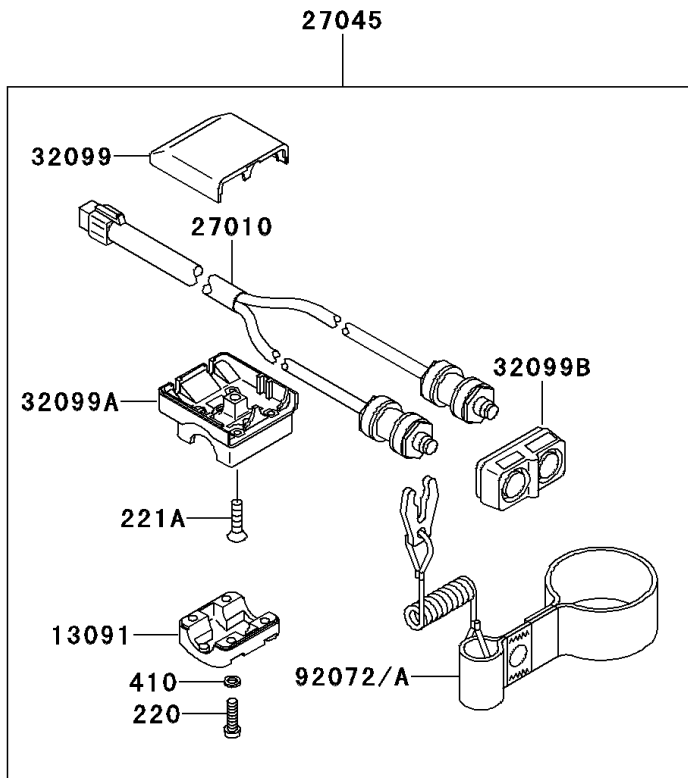

1997 750 SXi (Canada Only) PARTS DIAGRAM

Handlebar(JS750-B2/B3)

F3172A

1997 750 SXi (Canada Only) PARTS LIST

Handlebar(JS750-B2/B3)

ITEM NAME	PART NUMBER	QUANTITY
SCREW-PAN-CROS,5X20 (Ref # 220)	220R0520	4
SCREW-PAN-CROS (Ref # 220A)	220R0630	2
SCREW-CSK-CROS,6X16 (Ref # 221)	221R0616	3
SCREW-CSK-CROS,6X25 (Ref # 221A)	221R0625	1
SCREW-PAN-WSP-CROS,5X20 (Ref # 225)	225R0520	6
W-PLAIN-S,5MM (Ref # 410)	410S0500	4
HOLDER,SWITCH (Ref # 13091)	13091-3767	1
SHAFT (Ref # 13107)	13107-3740	1
COVER,HANDLE,UPP,BLACK (Ref # 14090)	14090-3766-MA	1
COVER,HANDLE,LWR,BLACK (Ref # 14090B)	14090-3767-MA	1
SWITCH,STOP&START (Ref # 27010)	27010-3732	1
SWITCH-ASSY,STOP&START (Ref # 27045)	27045-3706	1
CASE,UPP,SWITCH (Ref # 32099)	32099-3764	1
CASE,LWR,SWITCH (Ref # 32099A)	32099-3766	1
CASE,FR,SWITCH (Ref # 32099B)	32099-3809	1
HANDLE-COMP,J.S.VIOLET (Ref # 39058A)	39058-3713-RE	1
HOUSING-CONTROL (Ref # 39063)	39063-3720	1
LEVER-ASSY-THROTTLE (Ref # 39074)	39074-3717	1
LEVER-THROTTLE (Ref # 39075)	39075-3710	1
SCREW,8X22 (Ref # 92009)	92009-3701	4
RING-SNAP (Ref # 92033)	92033-3723	1
CLAMP,HANDLEBAR (Ref # 92037)	92037-503	2
BAND,TETHER SWITCH (Ref # 92072)	92072-3784	1
SPRING (Ref # 92144)	92144-3749	1
WASHER (Ref # 92200)	92200-3738	2