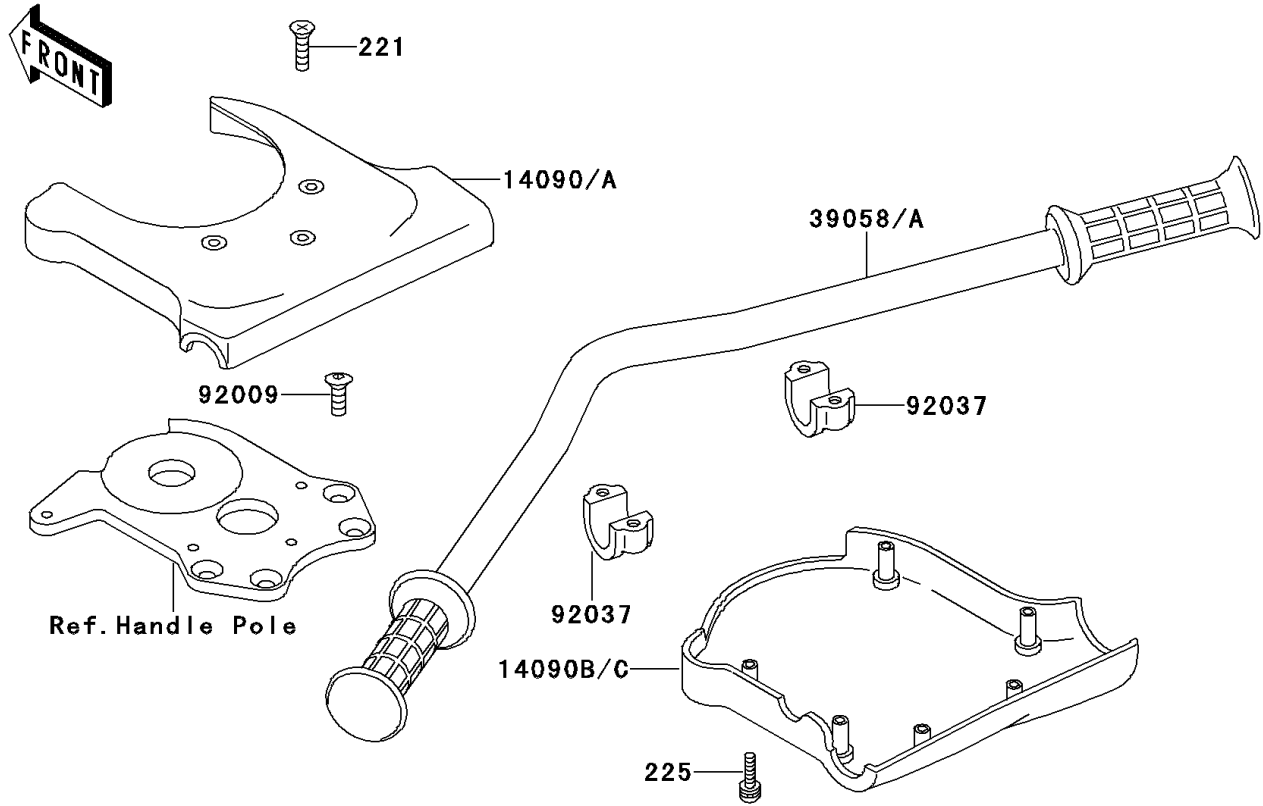

# 1997 750 SXi (Canada Only) PARTS DIAGRAM

Handlebar(JS750-B2/B3)

F3172A

# 1997 750 SXi (Canada Only) PARTS LIST

Handlebar(JS750-B2/B3)

ITEM NAME	PART NUMBER	QUANTITY
SCREW-PAN-CROS,5X20 (Ref # 220)	220R0520	4
SCREW-PAN-CROS (Ref # 220A)	220R0630	2
SCREW-CSK-CROS,6X16 (Ref # 221)	221R0616	3
SCREW-CSK-CROS,6X25 (Ref # 221A)	221R0625	1
SCREW-PAN-WSP-CROS,5X20 (Ref # 225)	225R0520	6
W-PLAIN-S,5MM (Ref # 410)	410S0500	4
HOLDER,SWITCH (Ref # 13091)	13091-3767	1
SHAFT (Ref # 13107)	13107-3740	1
COVER,HANDLE,UPP,BLACK (Ref # 14090)	14090-3766-MA	1
COVER,HANDLE,LWR,BLACK (Ref # 14090B)	14090-3767-MA	1
SWITCH,STOP&START (Ref # 27010)	27010-3732	1
SWITCH-ASSY,STOP&START (Ref # 27045)	27045-3706	1
CASE,UPP,SWITCH (Ref # 32099)	32099-3764	1
CASE,LWR,SWITCH (Ref # 32099A)	32099-3766	1
CASE,FR,SWITCH (Ref # 32099B)	32099-3809	1
HANDLE-COMP,J.S.VIOLET (Ref # 39058A)	39058-3713-RE	1
HOUSING-CONTROL (Ref # 39063)	39063-3720	1
LEVER-ASSY-THROTTLE (Ref # 39074)	39074-3717	1
LEVER-THROTTLE (Ref # 39075)	39075-3710	1
SCREW,8X22 (Ref # 92009)	92009-3701	4
RING-SNAP (Ref # 92033)	92033-3723	1
CLAMP,HANDLEBAR (Ref # 92037)	92037-503	2
BAND,TETHER SWITCH (Ref # 92072)	92072-3784	1
SPRING (Ref # 92144)	92144-3749	1
WASHER (Ref # 92200)	92200-3738	2