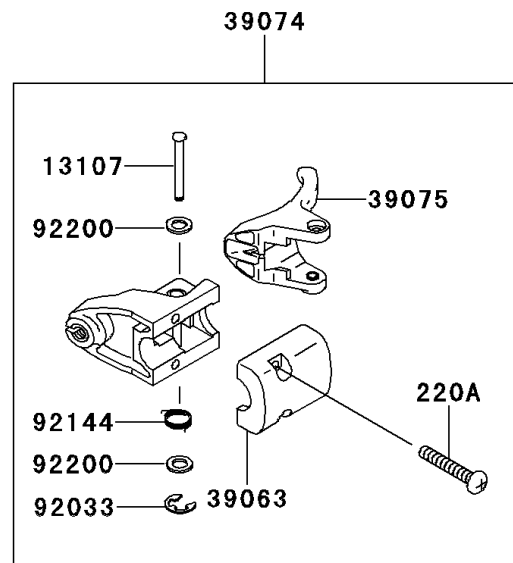

1997 750 SXi (Canada Only) PARTS DIAGRAM

Handlebar(JS750-B2/B3)

F3172A

1997 750 SXi (Canada Only) PARTS LIST

Handlebar(JS750-B2/B3)

ITEM NAME	PART NUMBER	QUANTITY
SCREW-PAN-CROS,5X20 (Ref # 220)	220R0520	4
SCREW-PAN-CROS (Ref # 220A)	220R0630	2
SCREW-CSK-CROS,6X16 (Ref # 221)	221R0616	3
SCREW-CSK-CROS,6X25 (Ref # 221A)	221R0625	1
SCREW-PAN-WSP-CROS,5X20 (Ref # 225)	225R0520	6
W-PLAIN-S,5MM (Ref # 410)	410S0500	4
HOLDER,SWITCH (Ref # 13091)	13091-3767	1
SHAFT (Ref # 13107)	13107-3740	1
COVER,HANDLE,UPP,BLACK (Ref # 14090)	14090-3766-MA	1
COVER,HANDLE,LWR,BLACK (Ref # 14090B)	14090-3767-MA	1
SWITCH,STOP&START (Ref # 27010)	27010-3732	1
SWITCH-ASSY,STOP&START (Ref # 27045)	27045-3706	1
CASE,UPP,SWITCH (Ref # 32099)	32099-3764	1
CASE,LWR,SWITCH (Ref # 32099A)	32099-3766	1
CASE,FR,SWITCH (Ref # 32099B)	32099-3809	1
HANDLE-COMP,J.S.VIOLET (Ref # 39058A)	39058-3713-RE	1
HOUSING-CONTROL (Ref # 39063)	39063-3720	1
LEVER-ASSY-THROTTLE (Ref # 39074)	39074-3717	1
LEVER-THROTTLE (Ref # 39075)	39075-3710	1
SCREW,8X22 (Ref # 92009)	92009-3701	4
RING-SNAP (Ref # 92033)	92033-3723	1
CLAMP,HANDLEBAR (Ref # 92037)	92037-503	2
BAND,TETHER SWITCH (Ref # 92072)	92072-3784	1
SPRING (Ref # 92144)	92144-3749	1
WASHER (Ref # 92200)	92200-3738	2