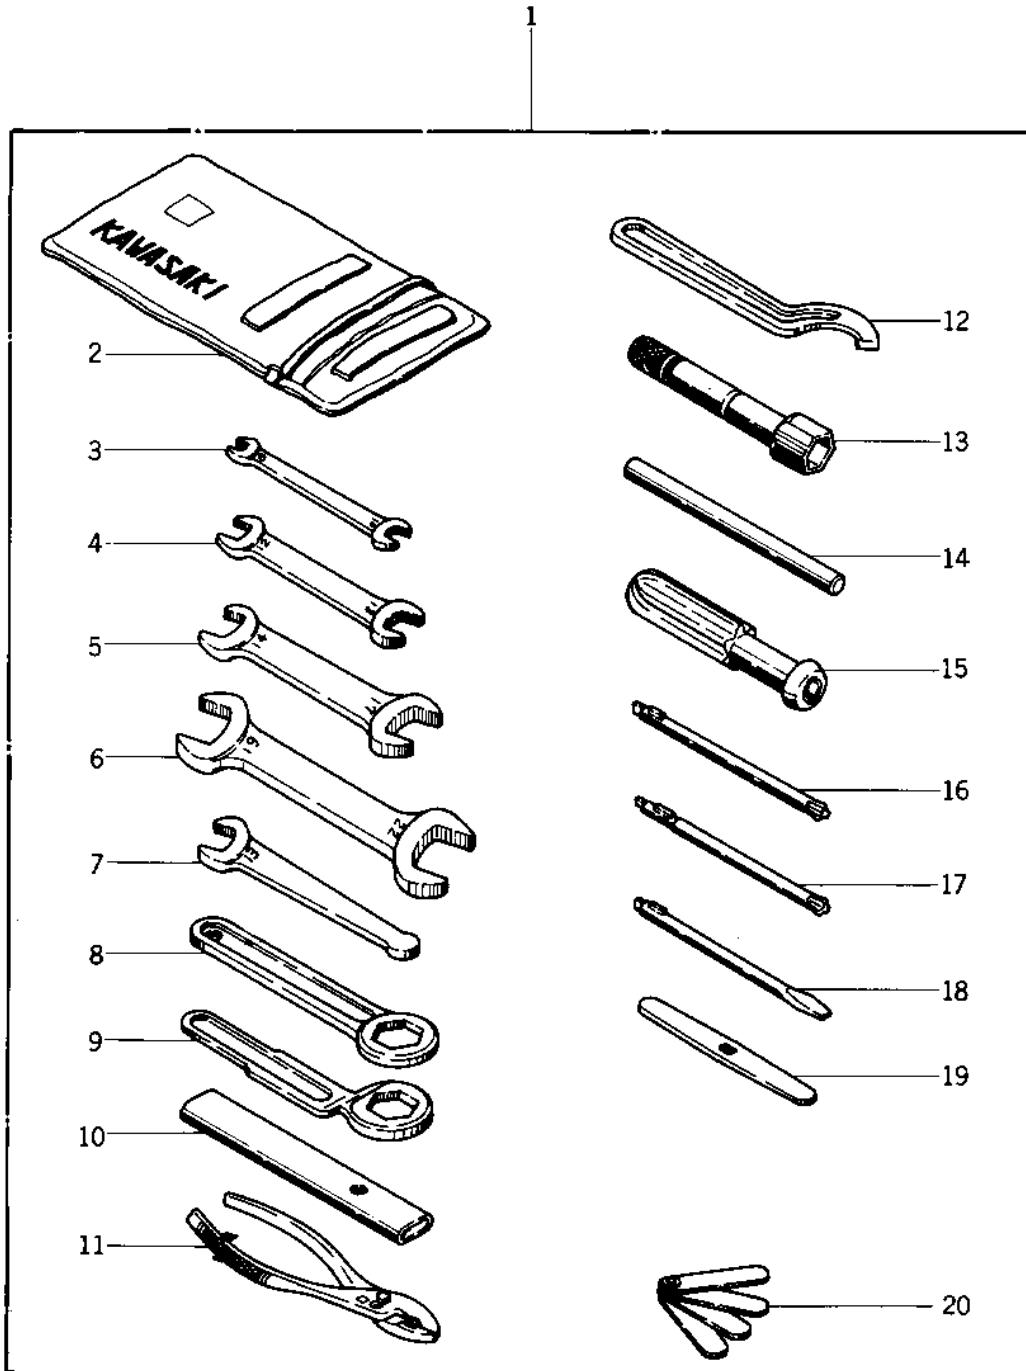

# 1975 Special PARTS DIAGRAM

OWNER TOOLS (75 S)

# 1975 Special PARTS LIST

## OWNER TOOLS (75 S)

ITEM NAME	PART NUMBER	QUANTITY
*** N.L.A.*** (Canada) (Ref # 1)	56007-045	1
BAG,TOOL (Ref # 2)	56008-009	1
WRENCH,OPEN,8X10 (Ref # 3)	92126-001	1
WRENCH,OPEN END,12X13 (Ref # 4)	92126-002	1
TOOL-WRENCH,OPEN END, (Ref # 5)	92110-1153	1
92110-1010 (Canada) (Ref # 6)	92126-007	1
*** N.L.A.*** (Canada) (Ref # 7)	92126-009	1
TOOL-WRENCH,BOX END,2 (Ref # 8)	92110-1147	1
WRENCH,BOX,32MM (Ref # 9)	92108-010	1
WRENCH,BOX,32MM (Ref # 10)	92111-004	1
PLIERS,160MM (Ref # 11)	92112-003	1
92110-1035 (Canada) (Ref # 12)	92108-007	1
WRENCH,SPARK PLUG (Ref # 13)	92110-018	1
BAR,SPARK PLUG WRENCH (Ref # 14)	92111-005	1
92106-1001 (Canada) (Ref # 15)	92106-004	1
TOOL-DRIVER (Ref # 16)	92107-1052	1
92107-1002 (Canada) (Ref # 17)	92107-008	1
92107-1052 (Canada) (Ref # 18)	92107-007	1
LEVER,SCREW DRIVER (Ref # 19)	92111-006	1
GAUGE,THICKNESS (Ref # 20)	92128-002	1
LIQUID GASKET (Ref # 21)	92104-002	10