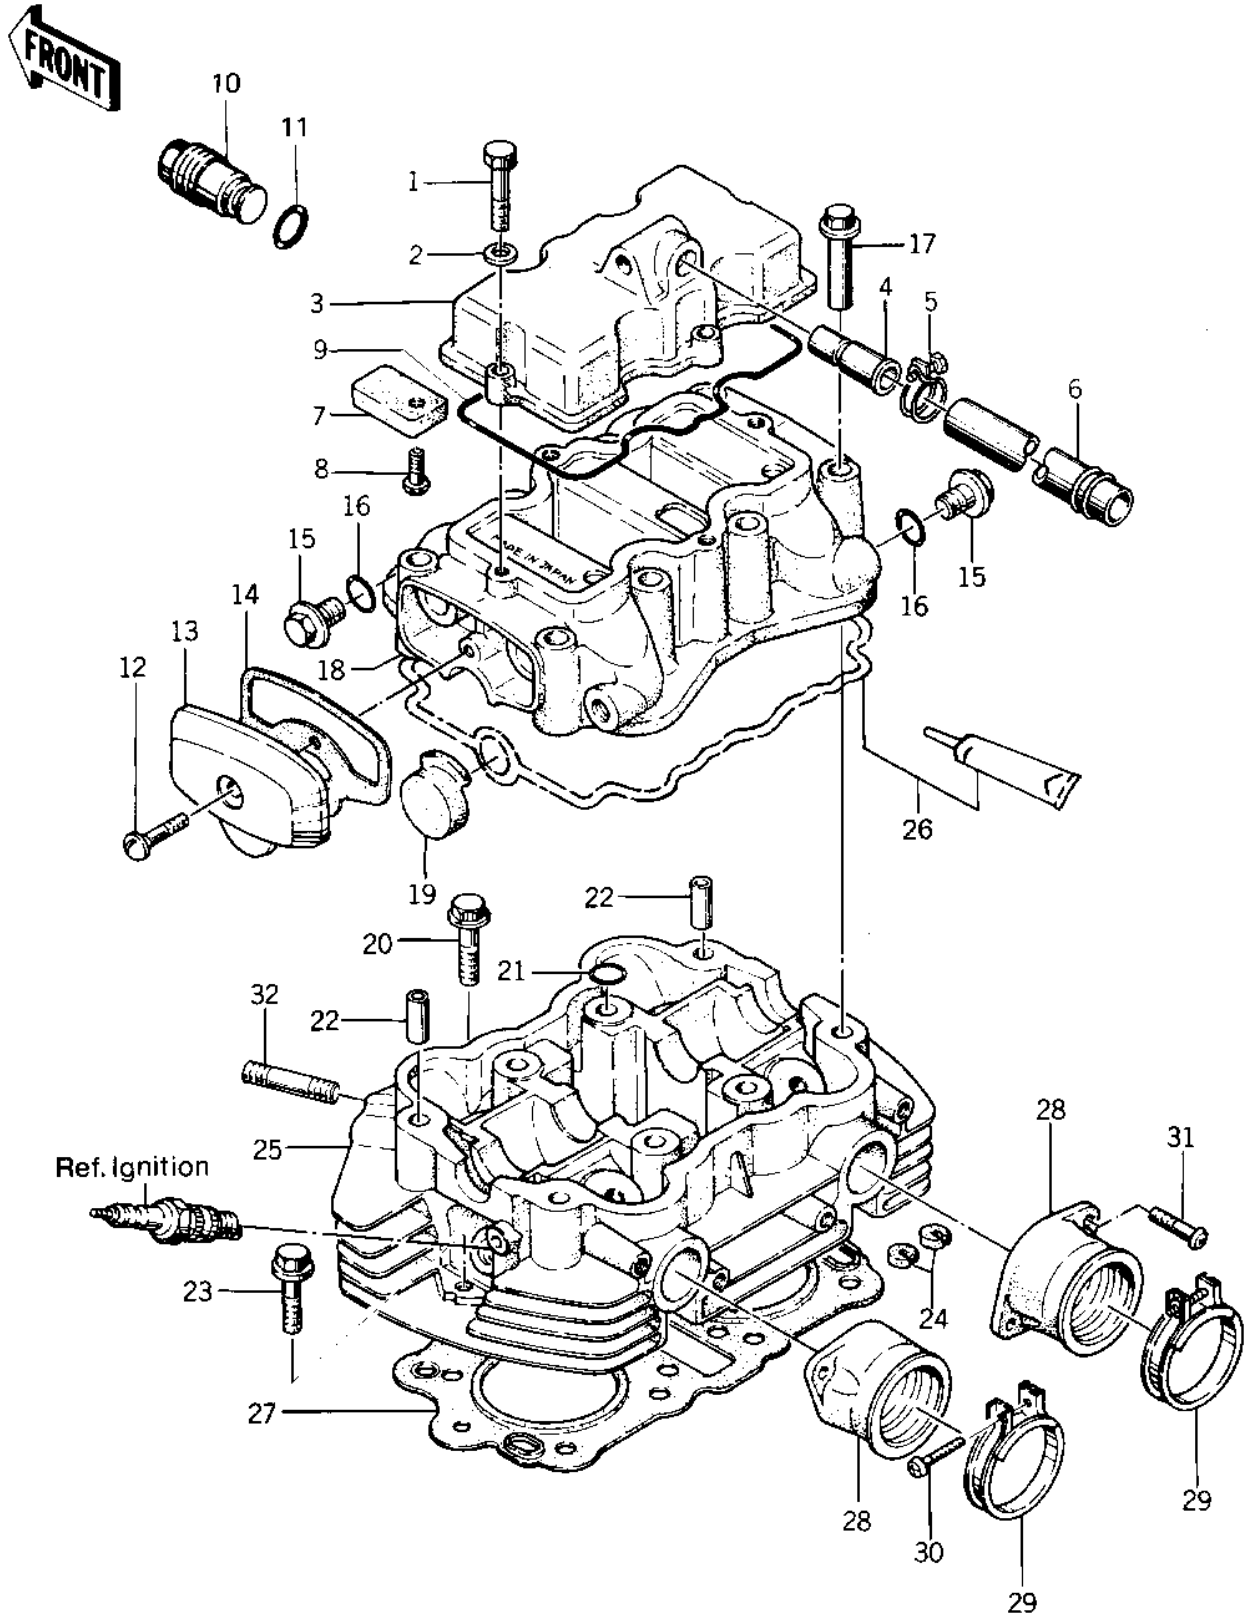

1976 Special PARTS DIAGRAM

CYLINDER HEAD/COVERS ('76-'77 S2/S3)

1976 Special PARTS LIST

CYLINDER HEAD/COVERS ('76-'77 S2/S3)

ITEM NAME	PART NUMBER	QUANTITY
BOLT HEX HEAD 8X28 (Ref # 1)	114G0828	4
WASHER PLAIN 8MM (Ref # 2)	410B0800	4
COVER,BREATHER (Ref # 3)	14070-005	1
BREATHER JOINT (Ref # 4)	14067-006	1
BREATHER JOINT (Ref # 4)	14067-006	1
CLAMP,BREATHER HOSE (Ref # 5)	92037-123	2
CLAMP,BREATHER HOSE (Ref # 5)	92037-192	2
HOSE,BREATHER (Ref # 6)	92059-125	1
PLATE,BREATHER (Ref # 7)	14068-006	1
"O" RING,BRETHET COV (Ref # 9)	92055-064	1
PLUG,TACHOMETER GEAR (Ref # 10)	92066-060	1
RING-O,10MM (Ref # 11)	92055-1149	1
SCREW OVL CNTSK 6X25 (Ref # 12)	222E0625	2
CAP,CYL HEAD COVER (Ref # 13)	11027-003	2
GASKET,CYL HEAD COVER (Ref # 14)	11023-007	2
PLUG (Ref # 15)	92066-066	4
RING-O (Ref # 16)	92055-1146	4
NUT,CYLINDER HEAD (Ref # 17)	92015-071	8
UNAVAILABLE IN PRICE BOOK (Ref # 18)	11022-010-2H	1
COVER,CYLINDER HEAD (Ref # 18)	11022-013-2H	1
COVER,CYLINDER HEAD (Ref # 18)	11022-013-2H	1
CAP,CLY HEAD COVER (Ref # 19)	92073-035	2
BOLT, HEX HEAD, 6X34 (Ref # 20)	92003-159	2
"O" RING,HD COV BOLT (Ref # 21)	92055-067	4
PIN,DOWEL,12MM (Ref # 22)	92042-031	2
BOLT, HEX HEAD, 8X34 (Ref # 23)	92003-153	2
DAMPER RUBBER,CYL HD (Ref # 24)	92075-255	8
CYLINDER HEAD,BARREL (Ref # 25)	11002-018-2H	1
CLEAR SILICONE (Ref # 26)	K61079-007	AR

1976 Special PARTS LIST

CYLINDER HEAD/COVERS ('76-'77 S2/S3)

ITEM NAME	PART NUMBER	QUANTITY
GASKET,CYLINDER HEAD (Ref # 27)	11004-1003	1
DUCT,ENGINE INTAKE (Ref # 28)	16065-037	2
DUCT,ENGINE INTAKE (Ref # 28)	16065-048	2
CLAMP,57MM,BLACK (Ref # 29)	92037-1452	2
CLAMP,CARBURETOR (Ref # 29)	92037-1021	2
SCREW-PAN-CROS (Ref # 30)	220B0535	2
SCREW-PAN-CROS,5X25 (Ref # 30)	220B0525	2
SCREW PAN HEAD 6X18 (Ref # 31)	220B0618	4
STUD,6X46 (Ref # 32)	92004-049	4