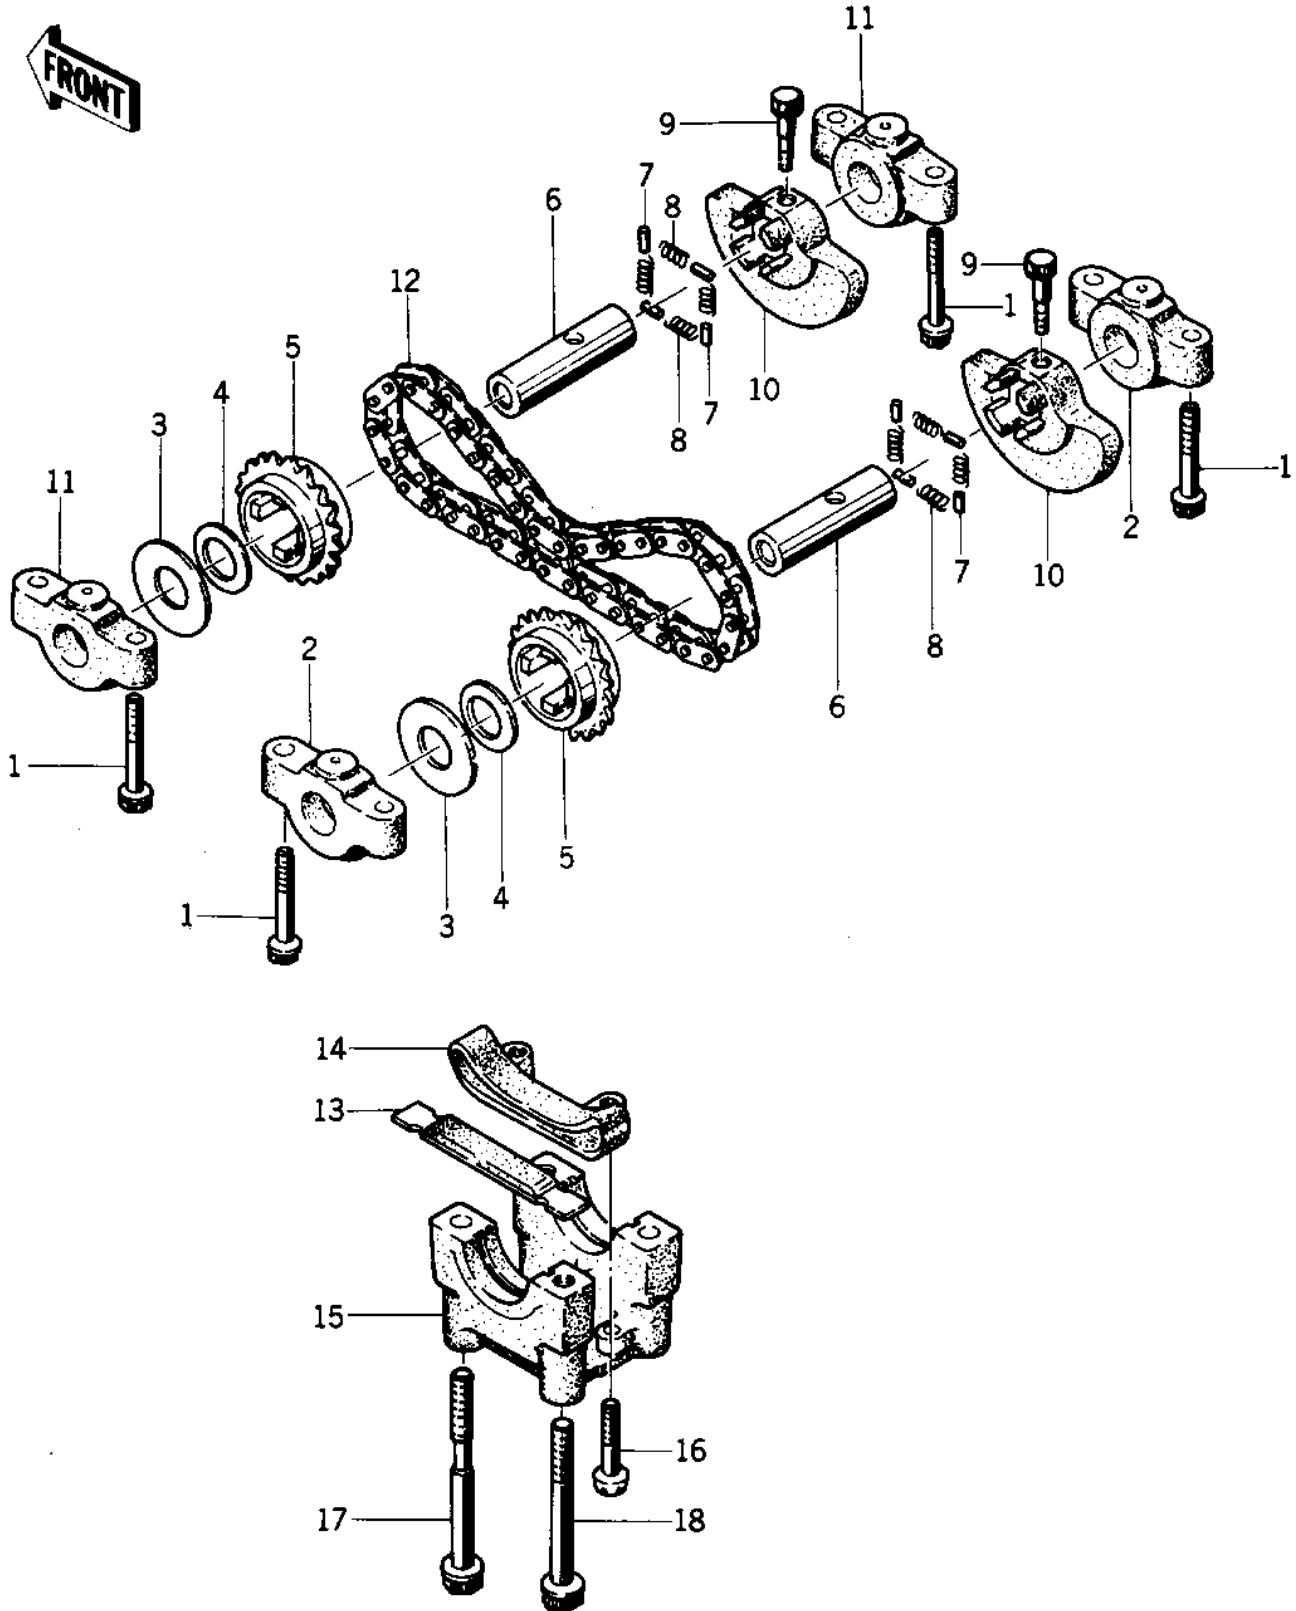

# 1976 Special PARTS DIAGRAM

BALANCER ('76-'77 S2/S3)

## 1976 Special PARTS LIST

BALANCER ('76-'77 S2/S3)

ITEM NAME	PART NUMBER	QUANTITY
BOLT,HEX HEAD,6X45 (Ref # 1)	92003-092	8
BOLT,6X43 (Ref # 1)	92002-1881	8
BRACKET B ,BALANCER (Ref # 2)	14081-008	2
BRACKET B ,BALANCER (Ref # 2)	14081-008	2
WASHER,BALANCER (Ref # 3)	92026-104	2
WASHER,BALANCER (Ref # 4)	92026-131	2
WASHER,BALANCER (Ref # 4)	92026-131	2
SPROCKET,BALANCER (Ref # 5)	12046-005	2
SHAFT,BALANCER (Ref # 6)	12052-006	2
PIN DOWEL 4X8 (Ref # 7)	610A0408	8
SPRING,BALANCER (Ref # 8)	92081-135	8
BOLT,6X32 (Ref # 9)	92003-229	2
BOLT,6X32 (Ref # 9)	92003-229	2
BALANCER (Ref # 10)	13041-004	2
BRACKET A ,BALANCER (Ref # 11)	14081-007	2
BRACKET A ,BALANCER (Ref # 11)	14081-007	2
CHAIN BALANCER (Ref # 12)	21070-006	1
SLIPPER (Ref # 13)	12053-004	1
GUIDE-CHAIN,BALANCER (Ref # 14)	12053-1051	1
SCREW PAN HEAD 6X30 (Ref # 16)	220B0630	2
BOLT (Ref # 17)	92001-1480	2
BOLT,HEX HEAD,8X81 (Ref # 18)	92003-108	2