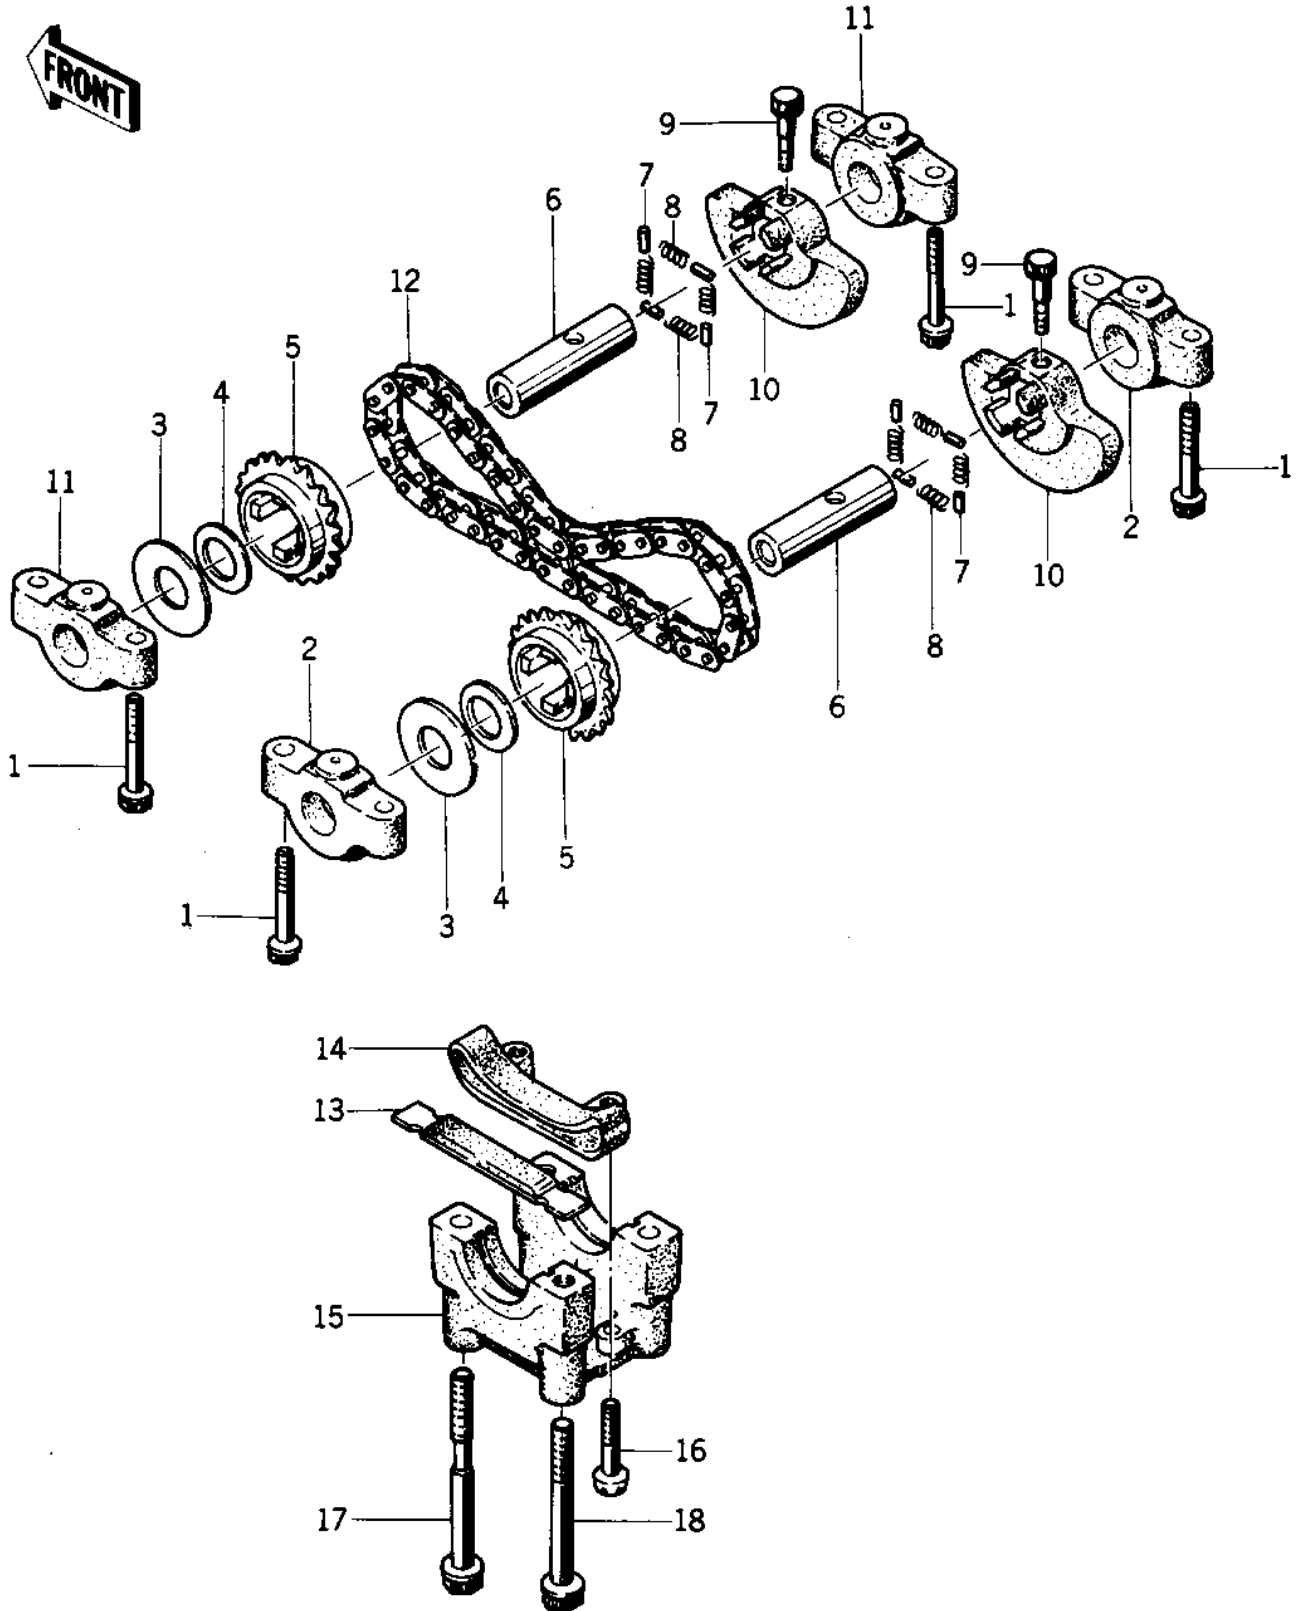

1976 Special PARTS DIAGRAM

BALANCER ('76-'77 S2/S3)

1976 Special PARTS LIST

BALANCER ('76-'77 S2/S3)

ITEM NAME	PART NUMBER	QUANTITY
BOLT,HEX HEAD,6X45 (Ref # 1)	92003-092	8
BOLT,6X43 (Ref # 1)	92002-1881	8
BRACKET B ,BALANCER (Ref # 2)	14081-008	2
BRACKET B ,BALANCER (Ref # 2)	14081-008	2
WASHER,BALANCER (Ref # 3)	92026-104	2
WASHER,BALANCER (Ref # 4)	92026-131	2
WASHER,BALANCER (Ref # 4)	92026-131	2
SPROCKET,BALANCER (Ref # 5)	12046-005	2
SHAFT,BALANCER (Ref # 6)	12052-006	2
PIN DOWEL 4X8 (Ref # 7)	610A0408	8
SPRING,BALANCER (Ref # 8)	92081-135	8
BOLT,6X32 (Ref # 9)	92003-229	2
BOLT,6X32 (Ref # 9)	92003-229	2
BALANCER (Ref # 10)	13041-004	2
BRACKET A ,BALANCER (Ref # 11)	14081-007	2
BRACKET A ,BALANCER (Ref # 11)	14081-007	2
CHAIN BALANCER (Ref # 12)	21070-006	1
SLIPPER (Ref # 13)	12053-004	1
GUIDE-CHAIN,BALANCER (Ref # 14)	12053-1051	1
SCREW PAN HEAD 6X30 (Ref # 16)	220B0630	2
BOLT (Ref # 17)	92001-1480	2
BOLT,HEX HEAD,8X81 (Ref # 18)	92003-108	2