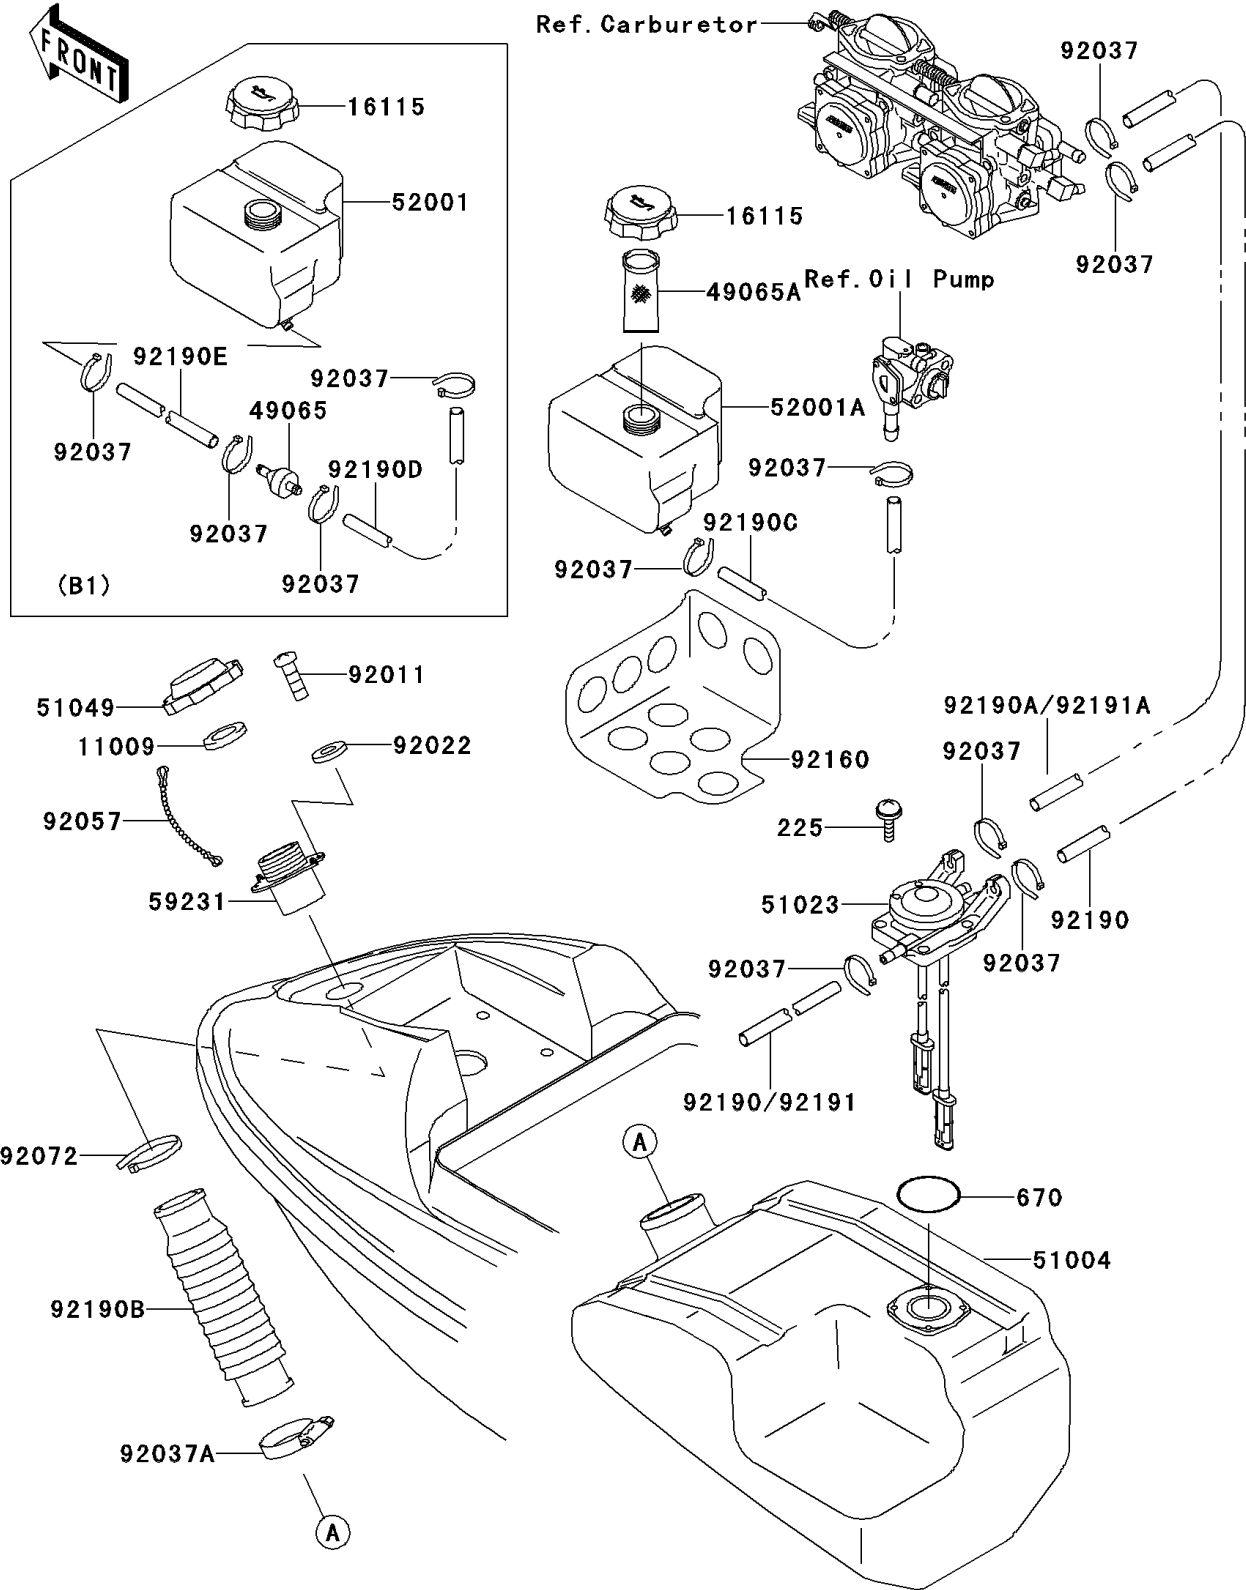

1997 750 SXi (Canada Only) PARTS DIAGRAM

Fuel Tank

F3173

1997 750 SXi (Canada Only) PARTS LIST

Fuel Tank

ITEM NAME	PART NUMBER	QUANTITY
SCREW-PAN-WSP-CROS,5X20 (Ref # 225)	225R0520	4
O RING,36MM (Ref # 670)	670B3036	1
GASKET,TANK CAP (Ref # 11009)	11009-3020	1
CAP-OIL FILLER (Ref # 16115)	16115-3714	1
FILTER-OIL (Ref # 49065A)	49065-3703	1
TANK-FUEL (Ref # 51004)	51004-3719	1
TAP-ASSY,FUEL (Ref # 51023)	51023-3721	1
CAP-TANK,FUEL (Ref # 51049)	51049-3719	1
TANK-OIL (Ref # 52001A)	52001-3719	1
FILLER,FUEL TANK (Ref # 59231)	59231-3702	1
SCREW (Ref # 92011)	92011-562	4
WASHER (Ref # 92022)	92022-563	4
CLAMP (Ref # 92037)	92037-1173	7
CLAMP (Ref # 92037A)	92037-3009	1
CHAIN,COVER,L=100 (Ref # 92057)	92057-3704	1
BAND,L=292.1 (Ref # 92072)	92072-3509	1
DAMPER,OIL TANK (Ref # 92160)	92160-3771	1
TUBE,FILLER-FUEL TANK (Ref # 92190B)	92190-3881	1
TUBE,OIL (Ref # 92190C)	92190-3887	1
TUBE,5.8X10.8X800,WHITE (Ref # 92191)	92191-3720	2
TUBE,"RETURN",7X12X490 (Ref # 92191A)	92191-3768	1