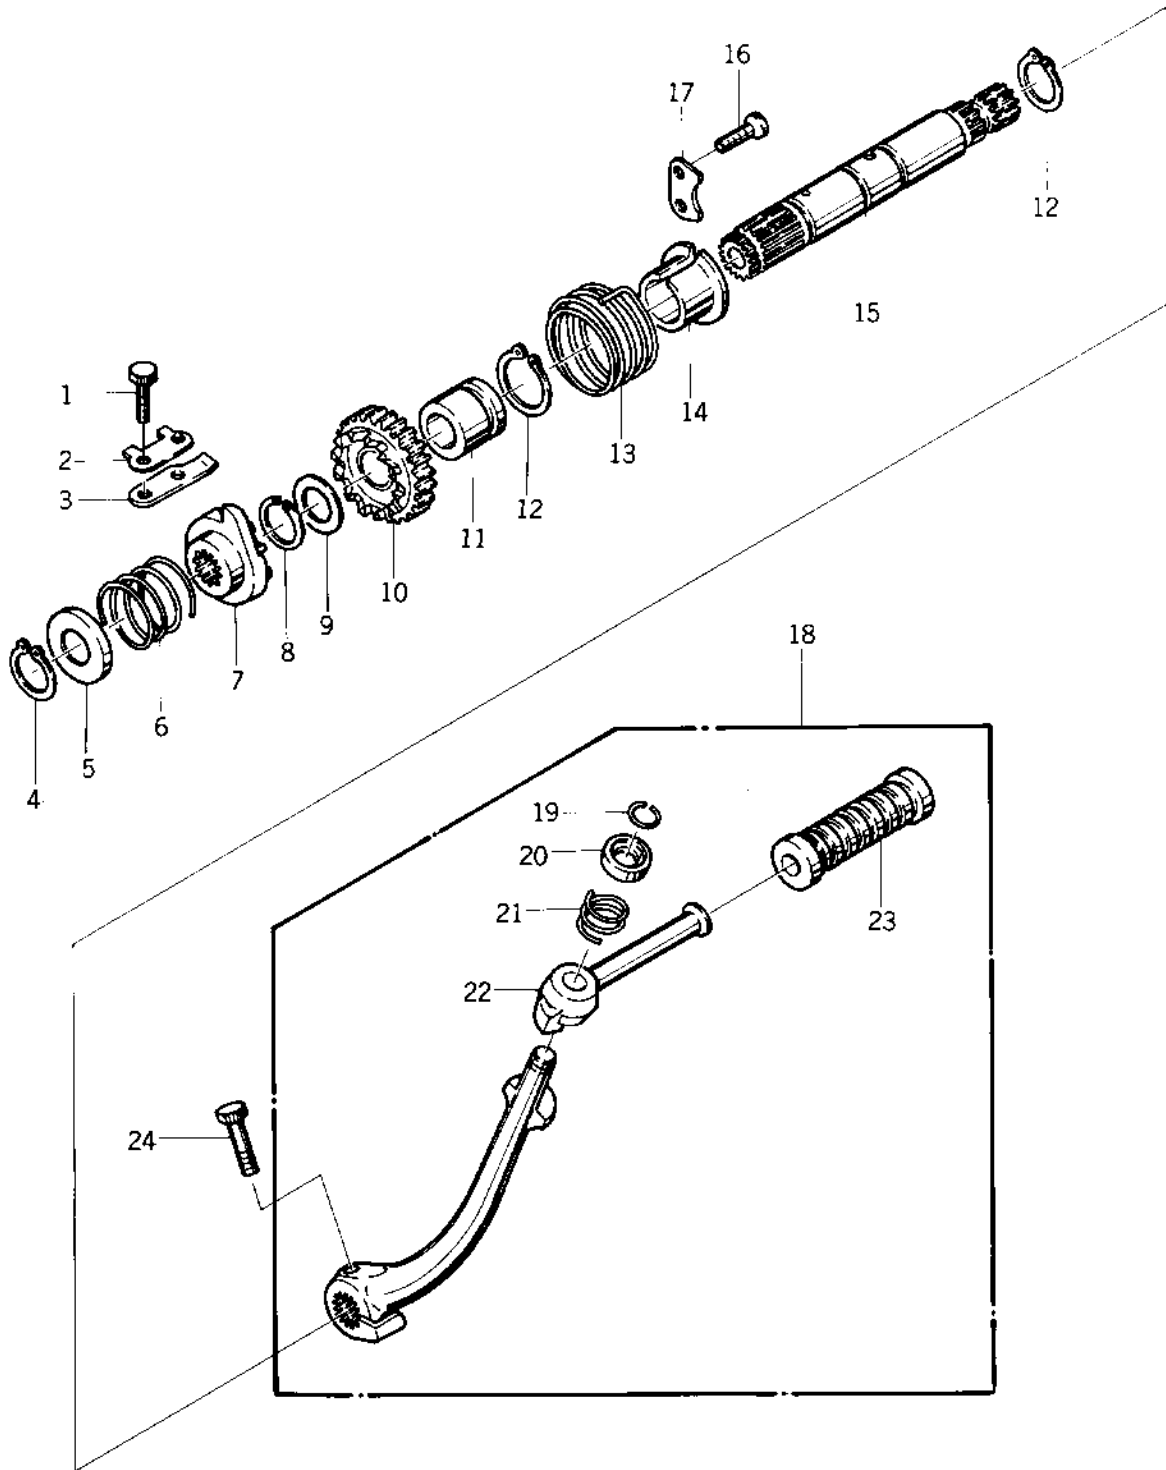

1976 Special PARTS DIAGRAM

KICKSTARTER MECHANISM ('76-'77 S2/S3)

1976 Special PARTS LIST

KICKSTARTER MECHANISM ('76-'77 S2/S3)

ITEM NAME	PART NUMBER	QUANTITY
BOLT-UPSET 6X14 (Ref # 1)	112B0614	2
WASHER-LOCK (Ref # 2)	92024-036	1
STOPPER,KICKSTARTER (Ref # 3)	13072-012	1
CIRCLIP,19MM (Ref # 4)	480J1900	1
CAP,KICKSTARTER (Ref # 5)	92102-008	1
SPRING RATCHET (Ref # 6)	92081-104	1
RATCHET,KICK SHAFT (Ref # 7)	13078-011	1
RATCHET,KICK SHAFT (Ref # 7)	13078-011	1
CIRCLIP,18MM (Ref # 8)	92033-029	1
WASHER THRUST (Ref # 9)	92022-112	1
GEAR,KICKSTARTER (Ref # 10)	13068-031	1
BUSHING,KICK SHAFT (Ref # 11)	92028-175	1
CIRCLIP, 20MM (Ref # 12)	480J2000	2
SPRING,KICK RETURN (Ref # 13)	92082-006	1
GUIDE,KICK SPRING (Ref # 14)	13070-009	1
SHAFT,KICKSTARTER (Ref # 15)	13066-036	1
SCREW CNTSNK HD 6X16 (Ref # 16)	221B0616	2
PLATE-DRUM LEV POSTON (Ref # 17)	13169-007	1
PEDAL ASY,KICKSTARTER (Ref # 18)	13058-053	1
CIRCLIP,KICK (Ref # 19)	92036-026	1
WASHER,KICKPEDAL (Ref # 20)	92022-294	1
SPRING,KICK PEDAL (Ref # 21)	92081-136	1
PEDAL,KICKSTARTER (Ref # 22)	13060-017	1
RUBBER KICK PEDAL (Ref # 23)	13063-004	1
BOLT HEX HEAD 8X28 (Ref # 24)	114G0828	1