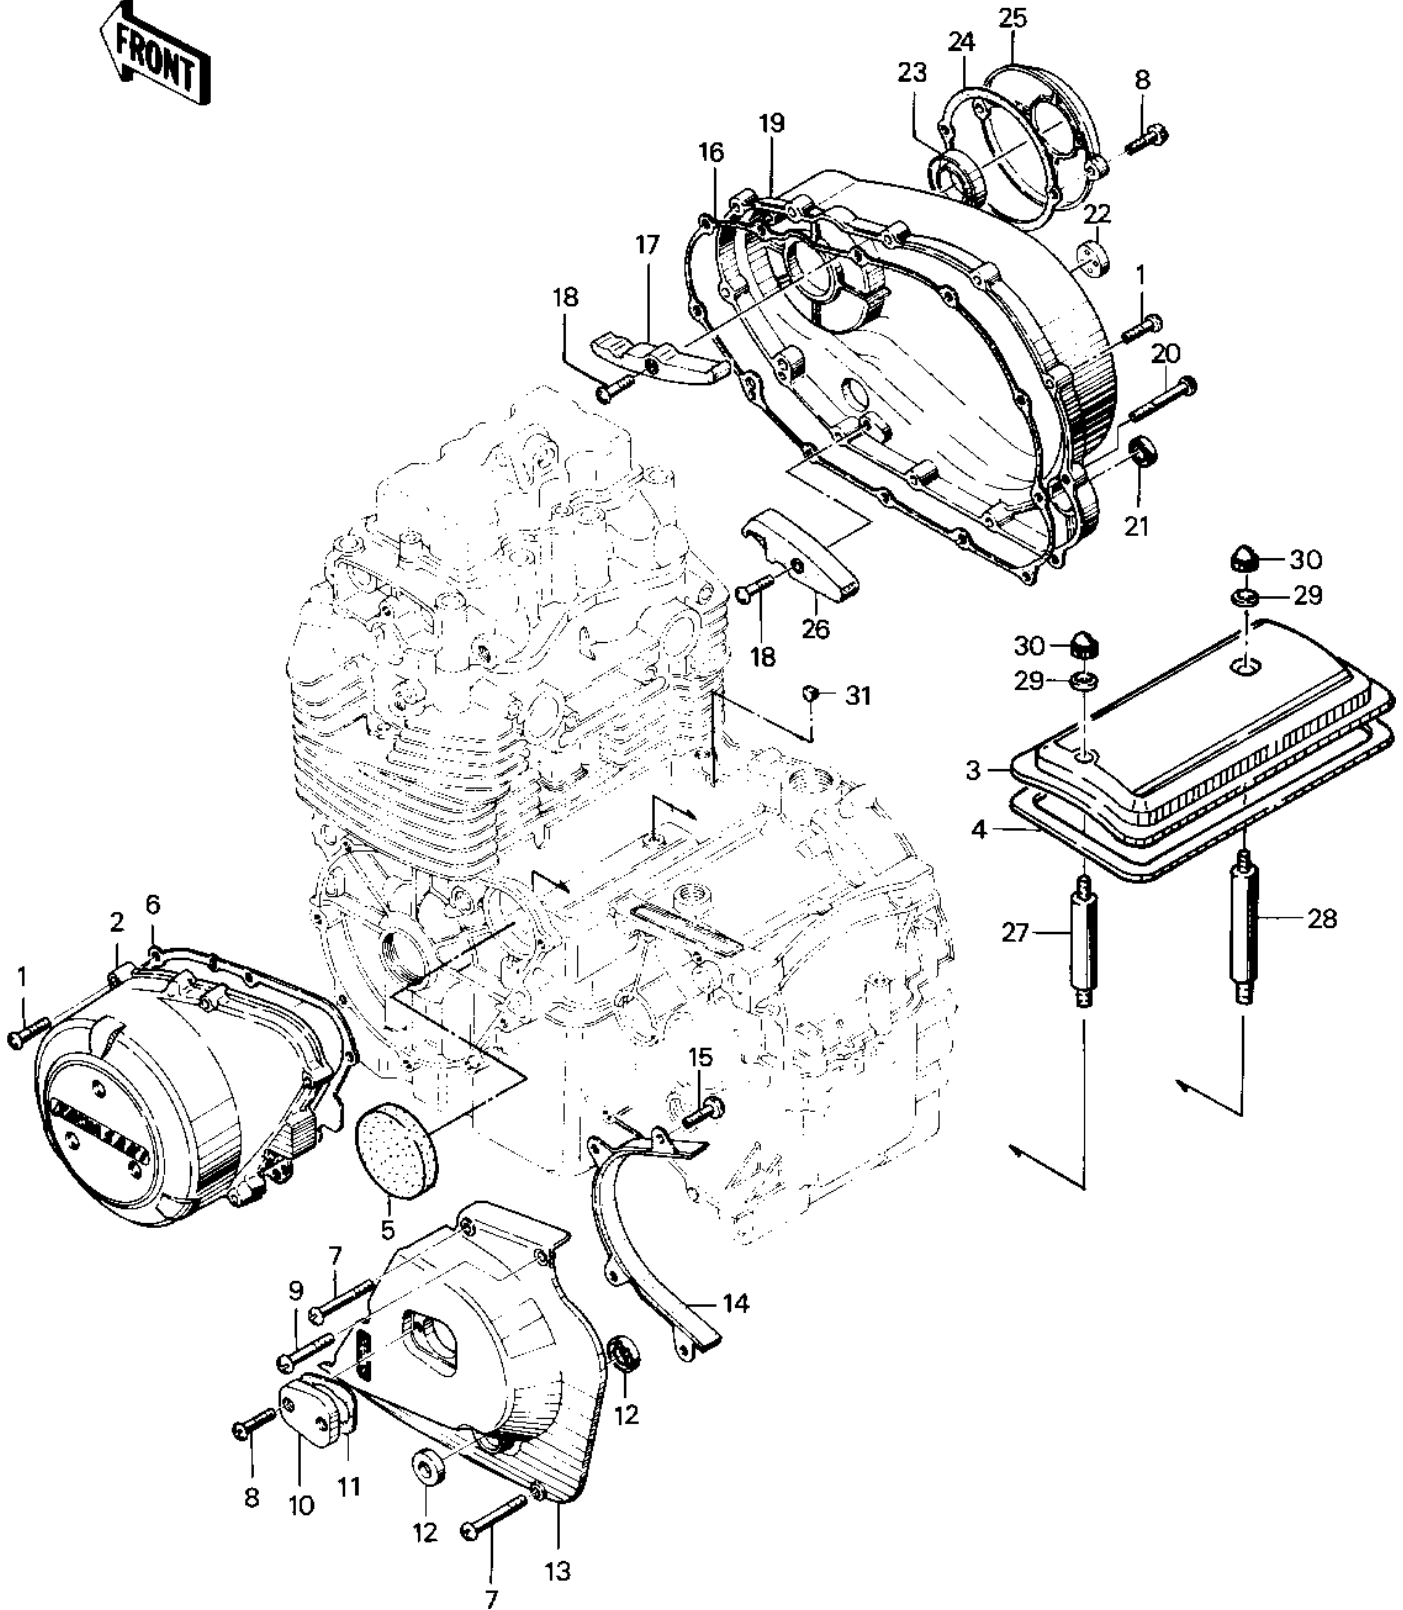

1977 Special PARTS DIAGRAM

ENGINE COVERS ('76-'77 S2/S3)

1977 Special PARTS LIST

ENGINE COVERS ('76-'77 S2/S3)

ITEM NAME	PART NUMBER	QUANTITY
SCREW PAN HEAD 6X30 (Ref # 1)	220B0630	19
COVER,L.H,ENGINE (Ref # 2)	14031-1007-80	1
COVER,L.H,ENGINE (Ref # 2)	14031-1007-80	1
COVER,STARTER MOTOR (Ref # 3)	21165-002-1W	1
GASKET START MOT COV (Ref # 4)	21166-002	1
RUBBER PLUG (Ref # 5)	92074-036	1
GASKET,L.H ENG COVER (Ref # 6)	14045-021	1
SCREW PAN HEAD 6X50 (Ref # 7)	220B0650	3
SCREW PAN HEAD 6X18 (Ref # 8)	220B0618	4
SCREW PAN HEAD 6X35 (Ref # 9)	220B0635	1
COVER,CLUTCH ADJUSTNG (Ref # 10)	14028-006-80	1
GASKET,CLUTCH ADJ CAP (Ref # 11)	14049-004	1
OIL SEAL,TB13225.5 (Ref # 12)	92051-005	2
COVER,ENG SPROCKET (Ref # 13)	14026-029-80	1
UNAVAILABLE IN PRICE BOOK (Ref # 14)	14077-044	1
SCREW PAN HEAD 6X14 (Ref # 15)	220B0614	4
SCREW PAN HEAD 6X12 (Ref # 15)	220B0612	4
GASKET,R.H ENG COVER (Ref # 16)	14046-031	1
GUIDE,PRIMARY CHAIN (Ref # 17)	12053-010	1
SCREW PAN HEAD 6X25 (Ref # 18)	220B0625	2
COVER,R.H ENG,BUFF (Ref # 19)	14032-106-80	1
SCREW PAN HEAD 6X40 (Ref # 20)	220B0640	1
OIL SEAL SB20285 (Ref # 21)	92049-012	1
GAUGE,OIL LEVEL (Ref # 22)	52015-004	1
OIL SEAL,R.H CRNKSFT (Ref # 23)	92050-065	1
GASKET,BREAKER COVER (Ref # 24)	14050-010	1
COVERBRK POINT,BUFF (Ref # 25)	14027-019-80	1
GUIDE,PRIMARY CHAIN (Ref # 26)	12053-011	1
STUD (Ref # 27)	92004-055	1

1977 Special PARTS LIST

ENGINE COVERS ('76-'77 S2/S3)

ITEM NAME	PART NUMBER	QUANTITY
STUD (Ref # 28)	92004-056	1
WASHER,PLAIN,6MM (Ref # 29)	410D0600	2
NUT,6MM (Ref # 30)	92015-009	2
NUT,CAP,6MM (Ref # 30)	92020-006	2
GROMMET (Ref # 31)	92071-1006	1