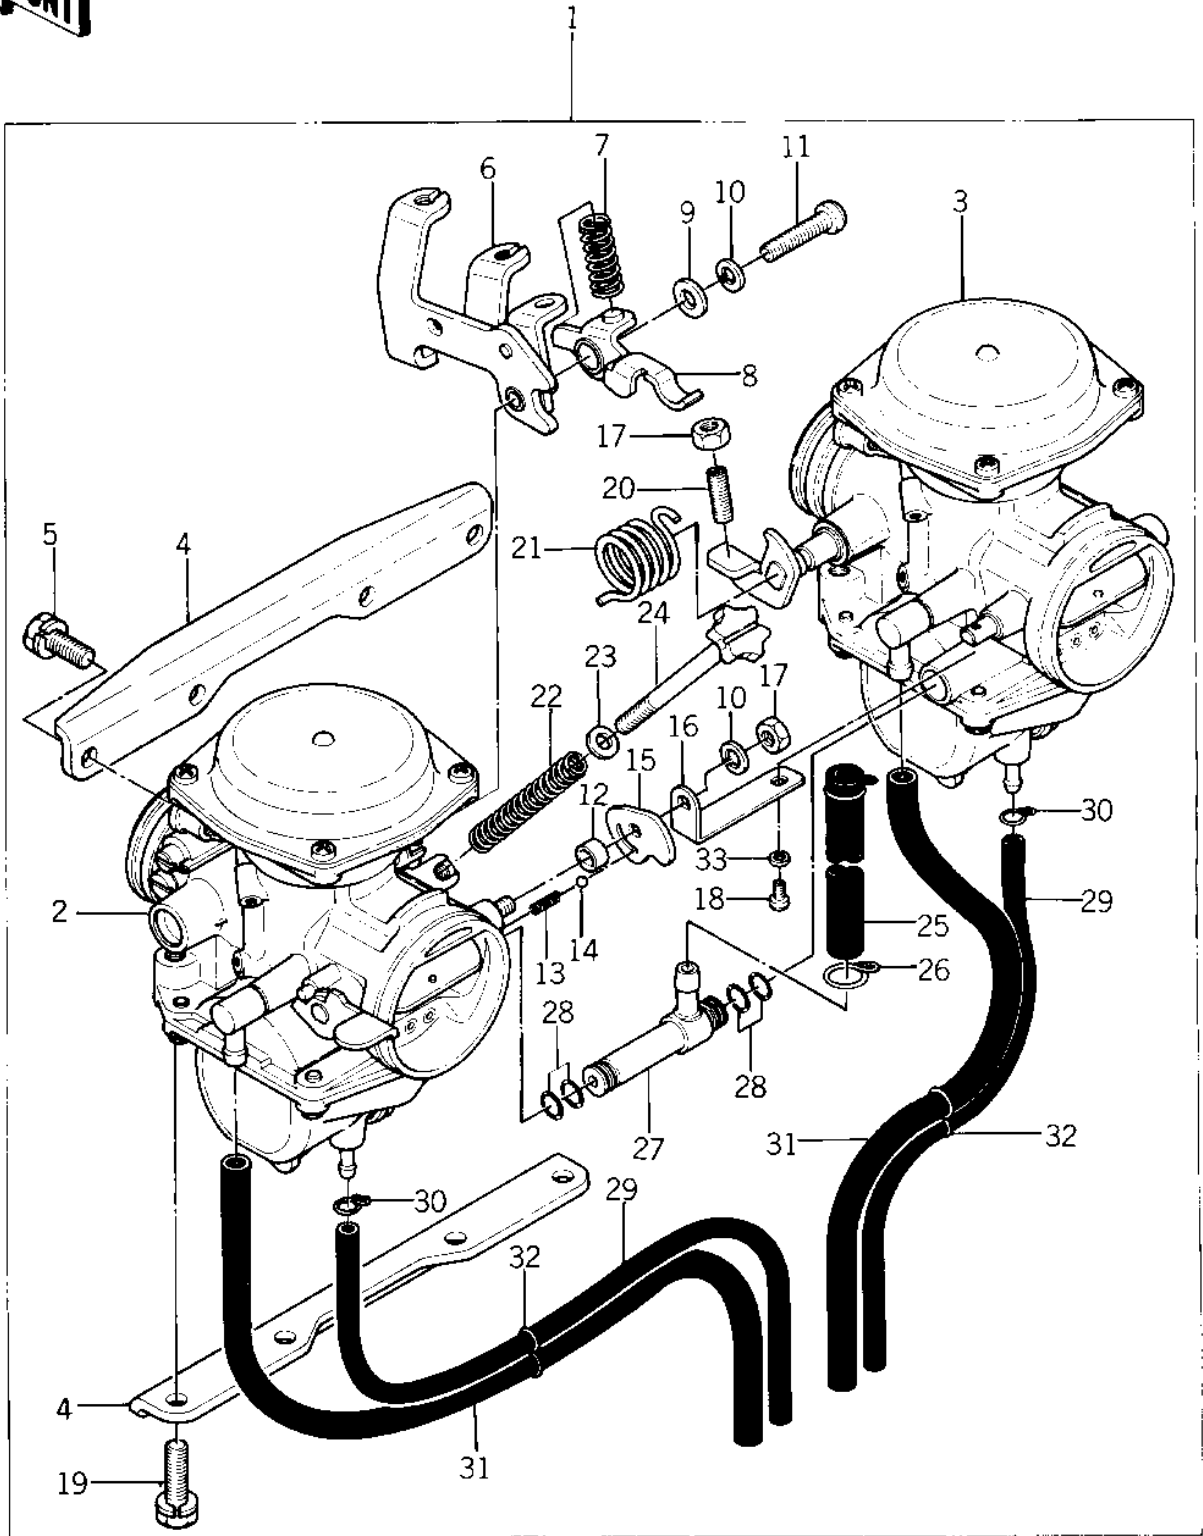

1976 Special PARTS DIAGRAM

CARBURETOR ASSY (KZ400-S3)

1976 Special PARTS LIST

CARBURETOR ASSY (KZ400-S3)

ITEM NAME	PART NUMBER	QUANTITY
CARBURETOR ASSY (Ref # 1)	16001-300	1
CARBURETOR,L.H. (Ref # 2)	16001-1006	1
CARBURETOR,R.H. (Ref # 3)	16001-1007	1
PLATE,STAY (Ref # 4)	16065-1001	2
SCREW,6X16 (Ref # 5)	92009-1129	4
BRACKET,THR.CBL (Ref # 6)	11034-1008	1
SPRING (Ref # 7)	92081-1003	1
ROCKER ARM (Ref # 8)	11034-1009	1
WASHER,PLAIN (Ref # 9)	16039-027	1
WASHER SPRING 5MM (Ref # 10)	461F0500	2
SCREW-PAN-CROS,5X25 (Ref # 11)	220B0525	1
COLLAR,CHOKE LEVER (Ref # 12)	16073-1001	2
SPRING (Ref # 13)	92081-1004	1
BALL,STEEL,1/8" (Ref # 14)	600A0400	1
CAM,CHOKE LINK (Ref # 15)	13169-1007	1
BRACKET,CHOKE LEVER (Ref # 16)	11034-1010	1
NUT,5MM (Ref # 17)	311B0500	2
SCREW-PAN-HEAD 3X6 (Ref # 18)	220B0306	1
BOLT,HEX HEAD,6X22 (Ref # 19)	92009-1006	4
SCREW,SLOTTED (Ref # 20)	16021-1002	1
SPRING (Ref # 21)	92081-1006	1
SPRING,THR.STOP SCREW (Ref # 22)	92081-1005	1
WASHER PLAIN 5MM (Ref # 23)	410B0500	1
SCREW,THROTTLE STOP (Ref # 24)	16021-1001	1
HOSE,FUEL INLET (Ref # 25)	92059-1001	1
CLAMP,FUEL HOSE (Ref # 26)	92037-1040	2
NIPPLE,FUEL HOSE (Ref # 27)	16046-013	1
"O" RING (Ref # 28)	92055-1004	4
HOSE,FUEL OVERFLOW (Ref # 29)	92059-111	2

1976 Special PARTS LIST

CARBURETOR ASSY (KZ400-S3)

ITEM NAME	PART NUMBER	QUANTITY
CLAMP,TUBE,OVERFLOW (Ref # 30)	92037-1142	2
HOSE (Ref # 31)	92059-110	2
CLAMP,OVERFLOW HOSE (Ref # 32)	16044-002	2
WASHER SPRING 3MM (Ref # 33)	461F0300	1