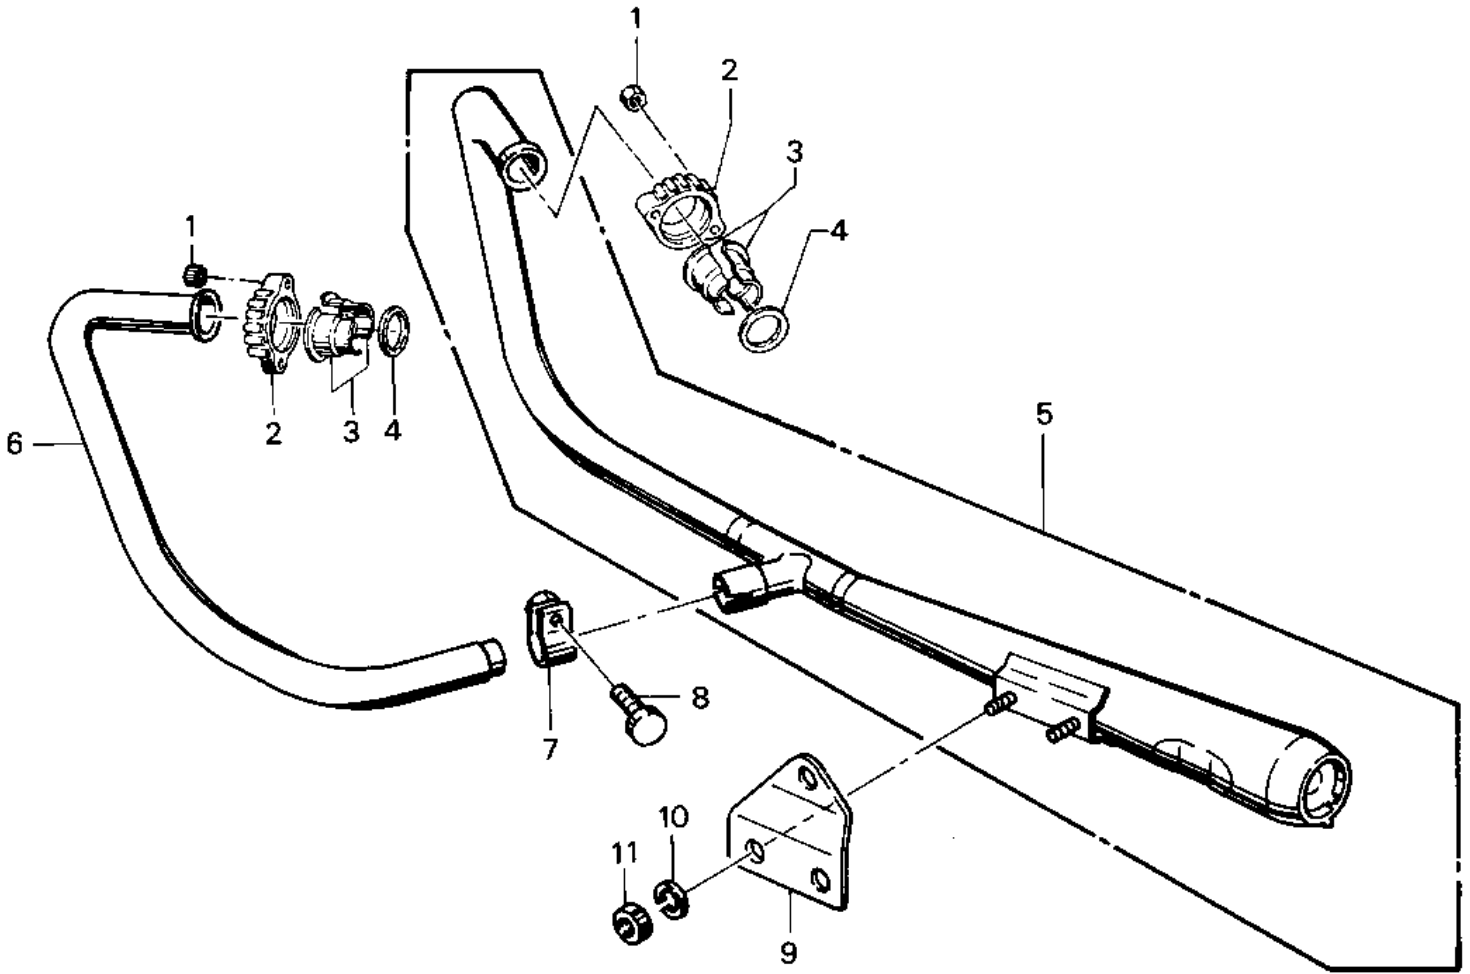

1976 Special PARTS DIAGRAM

MUFFLER ('76-'77 S2/S3)

1976 Special PARTS LIST

MUFFLER ('76-'77 S2/S3)

ITEM NAME	PART NUMBER	QUANTITY
UNAVAILABLE IN PRICE BOOK (Ref # 1)	97017-014	4
HOLDER,EX PIPE,BARREL (Ref # 2)	18069-056-2H	2
COLLAR,EXHAUST PIPE (Ref # 3)	92027-224	4
GASKET,EXHAUST PIPE (Ref # 4)	11060-1242	2
MUFFLER ASSY (Ref # 5)	18001-221	1
MUFFLER ASSY (Ref # 5)	18001-221	1
PIPE,EXHAUST (Ref # 6)	18049-115	1
CLAMP,EXH PIPE CONNCT (Ref # 7)	92037-180	1
BOLT,8X25 (Ref # 8)	113B0825	1
BRACKET,MUFFLER (Ref # 9)	18024-031	1
WASHER SPRING 8MM (Ref # 10)	461F0800	2
WASHER SPRING 6MM (Ref # 10)	461F0600	2
NUT 8MM (Ref # 11)	314B0800	2