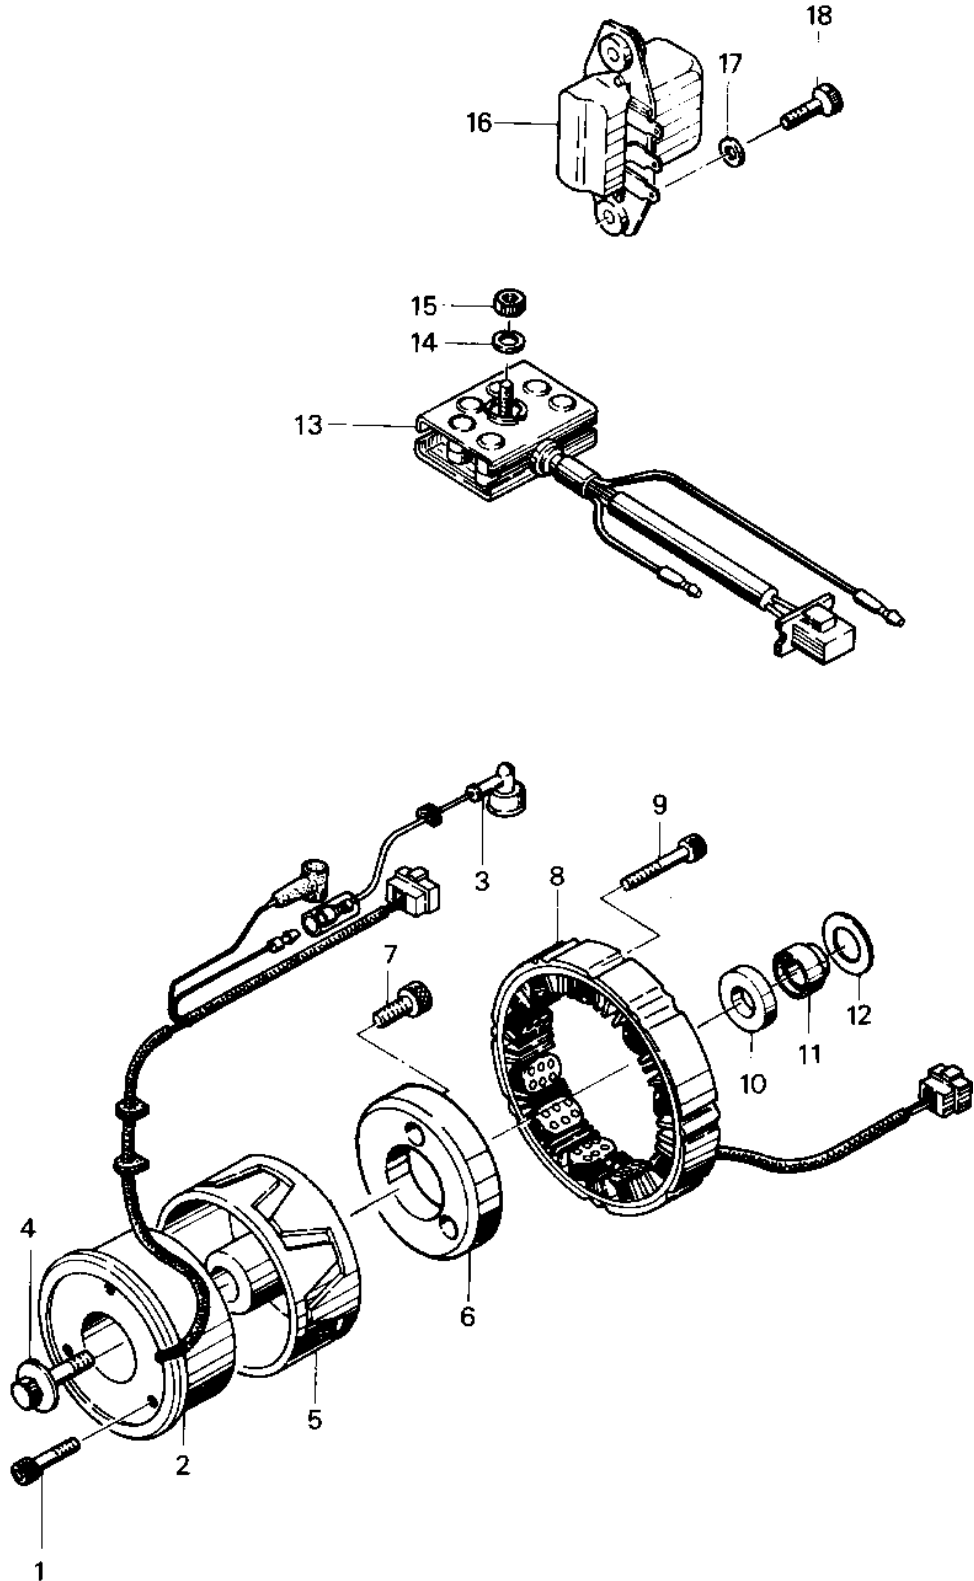

# 1976 Special PARTS DIAGRAM

GENERATOR/REGULATOR/RECTIFIER ('76-'77 S)

# 1976 Special PARTS LIST

GENERATOR/REGULATOR/RECTIFIER ('76-'77 S)

ITEM NAME	PART NUMBER	QUANTITY
BOLT,ALLEN,6X18 (Ref # 1)	120P0618	3
COIL FIELD (Ref # 2)	21077-002	1
WIRE DYNAMO LEAD (Ref # 3)	26011-087	1
BOLT,10X40 (Ref # 4)	92002-1303	1
ROTOR (Ref # 5)	21007-030	1
FLYWHEEL (Ref # 6)	21050-024	1
BOLT (Ref # 7)	120P0816	3
STATOR ASSY (Ref # 8)	21076-019	1
BOLT,ALLEN,6X32 (Ref # 9)	120Q0632	3
OIL SEAL (Ref # 10)	92050-066	1
COLLAR (Ref # 11)	92027-265	1
WASHER,THRUST (Ref # 12)	92026-126	1
WASHER,THRUST (Ref # 12)	92026-126	1
RECTIFIER (Ref # 13)	21061-030	1
RECTIFIER (Ref # 13)	21061-030	1
WASHER SPRING 6MM (Ref # 14)	461F0600	1
NUT 6MM (Ref # 15)	311B0600	1
REGULATOR (Ref # 16)	21066-018	1
WASHER SPRING 6MM (Ref # 17)	461F0600	2
BOLT-UPSET (Ref # 18)	112G0618	2