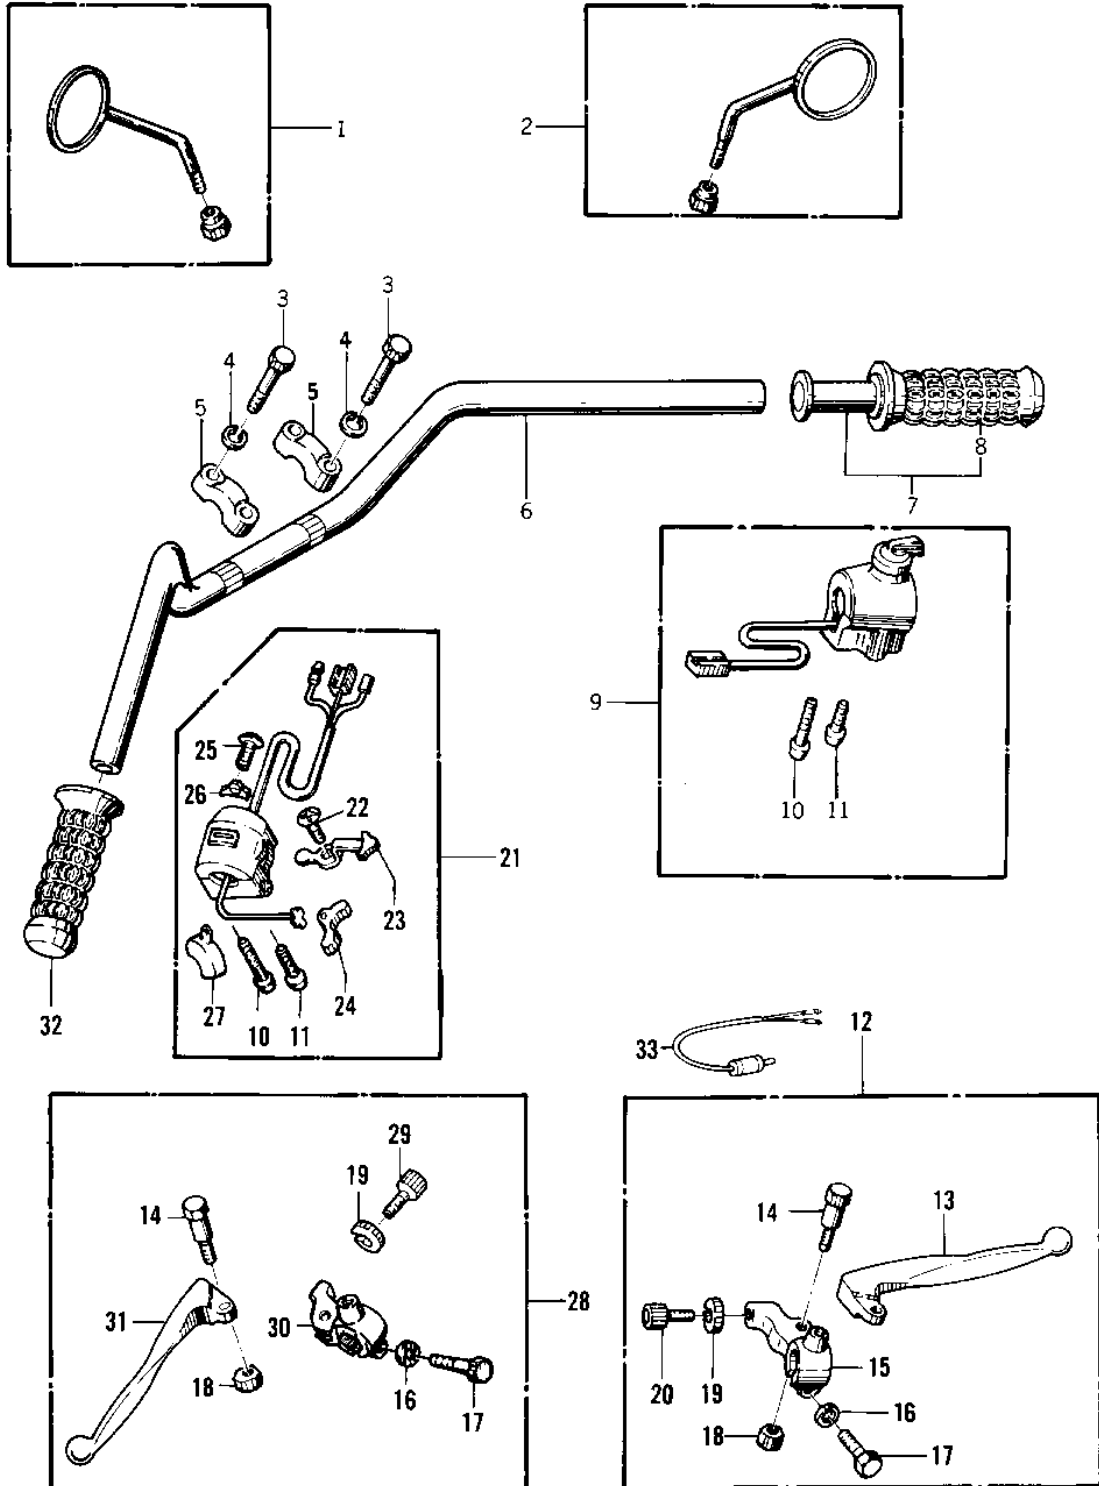

1976 Special PARTS DIAGRAM

HANDLEBAR ('76-'77 S2/S3)

1976 Special PARTS LIST

HANDLEBAR ('76-'77 S2/S3)

ITEM NAME	PART NUMBER	QUANTITY
REAR VIEW MIRROR,L.H (Ref # 1)	56003-019	1
REAR VIEW MIRROR,R.H (Ref # 2)	56002-029	(1
BOLT 8X38 (Ref # 3)	92001-1405	4
WASHER SPRING 8MM (Ref # 4)	461F0800	2
HOLDER-HANDLEBAR (Ref # 5)	46012-008	2
HANDLEBAR (Ref # 6)	46003-034	1
GRIP ASSY,THROTTLE (Ref # 7)	46019-038	1
RUBBER,R.H GRIP (Ref # 8)	46061-018	1
HOUSING ASSY,R,H, (Ref # 9)	46091-1043	1
HOUSING ASSY,R,H, (Ref # 9)	46091-1043	AL
SCREW-PAN-CROS (Ref # 10)	220B0535	2
SCREW PAN HEAD 5X30 (Ref # 11)	220B0530A	2
LEVER ASSY,FRNT BRAKE (Ref # 12)	46021-031	1
LEVER FRONT BRAKE (Ref # 13)	46058-004	1
BOLT,HEX HEAD,5X22 (Ref # 14)	92007-046	2
HOLDER-FR BRK LEV,BLK (Ref # 15)	46060-009-21	1
WASHER PLAIN 6MM (Ref # 16)	410B0600	2
BOLT HEX HEAD 6X25 (Ref # 17)	110N0625	2
NUT-LOCK,5MM (Ref # 18)	92019-014	2
UNAVAILABLE IN PRICE BOOK (Ref # 19)	16056-005	2
SCREW CABLE ADJUST (Ref # 20)	46055-003	1
HOUSING ASSY,CONT,L.H (Ref # 21)	46091-1079	1
SCREW CNTSNK HD 3X8 (Ref # 22)	221B0308A	1
KNOB,LIGHTING SW L.H (Ref # 23)	46043-005	1
BUTTON, HORN PUSH (Ref # 24)	46028-006	1
L.H GRIP SWITCH KIT (Ref # 25-27)	99990-530	1
.SCREW PAN HEAD 3X5 (Ref # 25)	220B0305A	1
.KNOB,LIGHTING SW L.H (Ref # 26)	46044-013	1
.SWITCH,L.H (Ref # 27)	46089-014	1

1976 Special PARTS LIST

HANDLEBAR ('76-'77 S2/S3)

ITEM NAME	PART NUMBER	QUANTITY
LEVER ASSY,CLUTCH (Ref # 28)	46076-044	1
LEVER ASSY,CLUTCH (Ref # 28)	46076-044	1
SCREW ADJUST (Ref # 29)	46055-006	1
HOLDER-CLUTCH LEV,BLK (Ref # 30)	46094-011-21	1
LEVER-CLUTCH (Ref # 31)	46092-015	1
RUBBER,L.H GRIP (Ref # 32)	46075-028	1
SWITCH-FR. BRAKE LAMP (Ref # 33)	27021-004	1