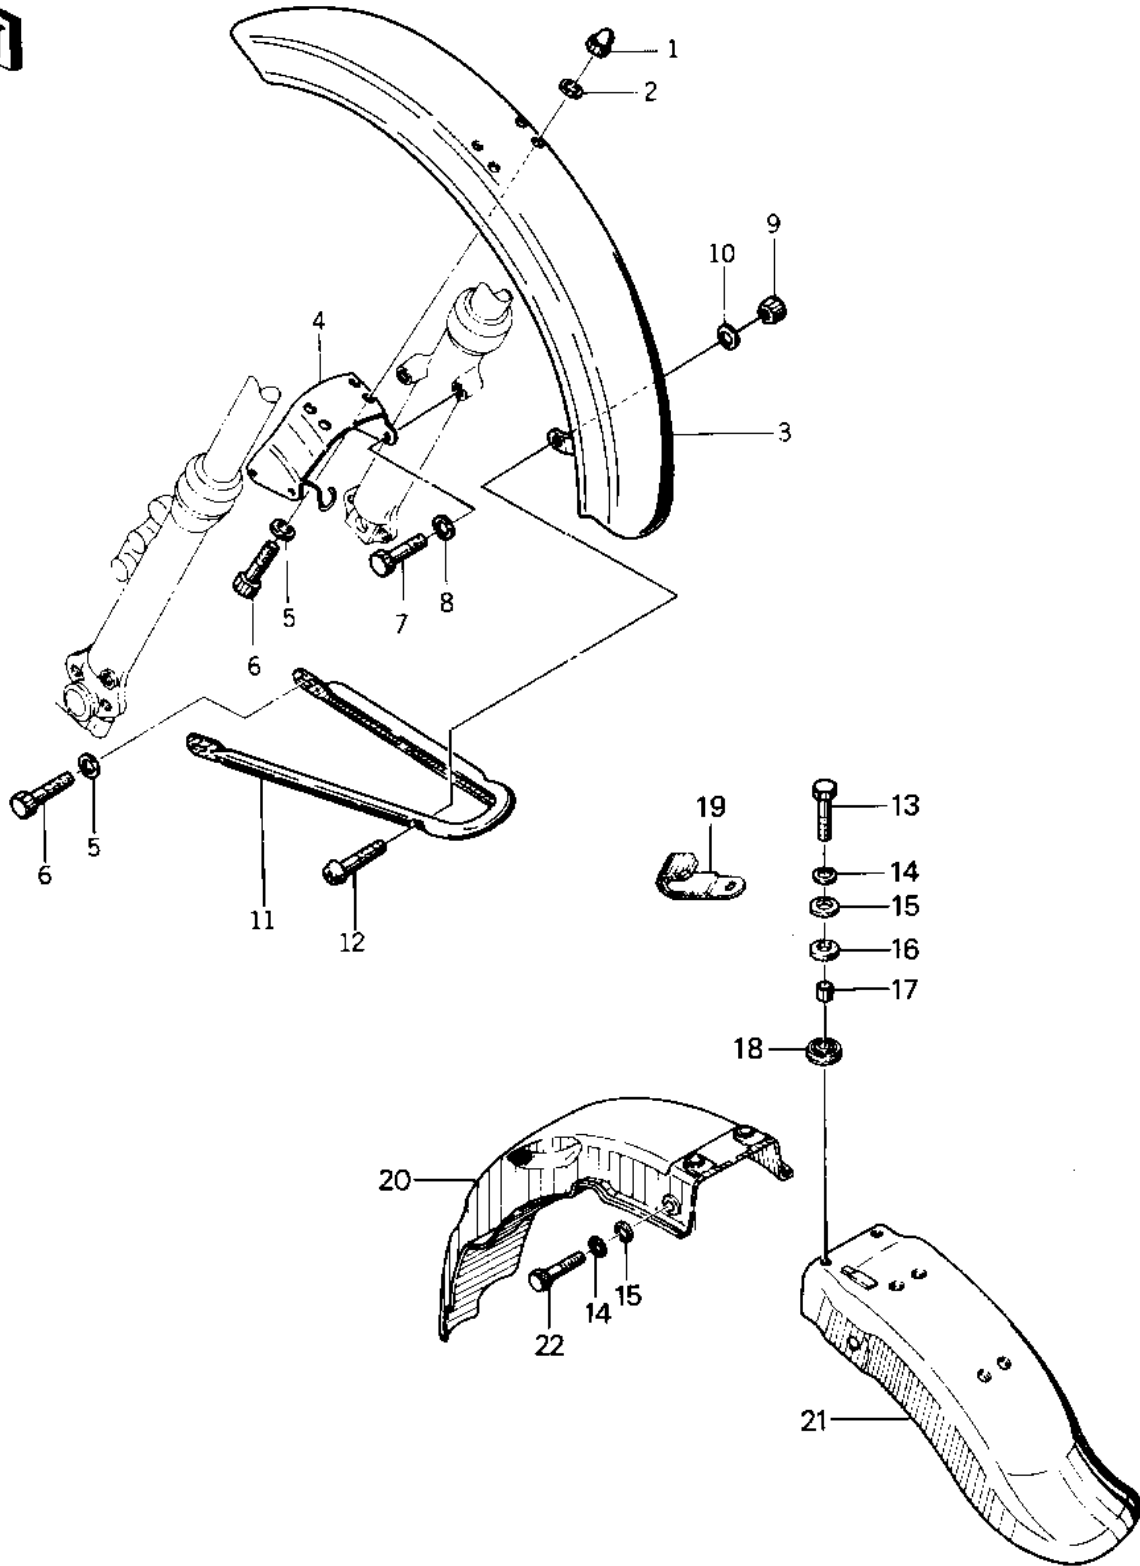

1976 Special PARTS DIAGRAM

FENDERS ('76-'77 S2/S3)

1976 Special PARTS LIST

FENDERS ('76-'77 S2/S3)

ITEM NAME	PART NUMBER	QUANTITY
NUT,6MM (Ref # 1)	92015-009	4
NUT-6MM (Ref # 1)	322N0600	4
WASHER PLAIN 6MM (Ref # 2)	411B0600	4
FENDER-FR,M.SILVER (Ref # 3)	35004-095-1W	1
BRACE,FRONT FENDER (Ref # 4)	35009-035-1W	1
WASHER SPRING 6MM (Ref # 5)	461F0600	6
BOLT-UPSET,6X12 (Ref # 6)	112G0612	6
BOLT-SMALL-UPSET,8X16 (Ref # 7)	115G0816	4
WASHER SPRING 8MM (Ref # 8)	461F0800	4
NUT,5MM (Ref # 9)	311B0500A	2
WASHER SPRING 5MM (Ref # 10)	461F0500	2
STAY,FRONT FENDER (Ref # 11)	35010-027-1W	1
SCREW PAN HEAD 5X20 (Ref # 12)	220E0520	2
BOLT-UPSET (Ref # 13)	112G0625	2
WASHER SPRING 6MM (Ref # 14)	461F0600	4
WASHER,PLAIN,7MM (Ref # 15)	92022-228	4
RUBBER,FENDER COVER (Ref # 16)	92075-174	2
COLLAR,REAR FENDER (Ref # 17)	92027-162	2
DAMPER RUBBER (Ref # 18)	92075-175	2
CLAMP,WIRING HARNESS (Ref # 19)	21126-008	1
FENDER-RR (Ref # 20)	35022-138	1
FENDER-RR,M.SILVER (Ref # 21)	35022-114-1W	1
BOLT-UPSET (Ref # 22)	112G0618	2