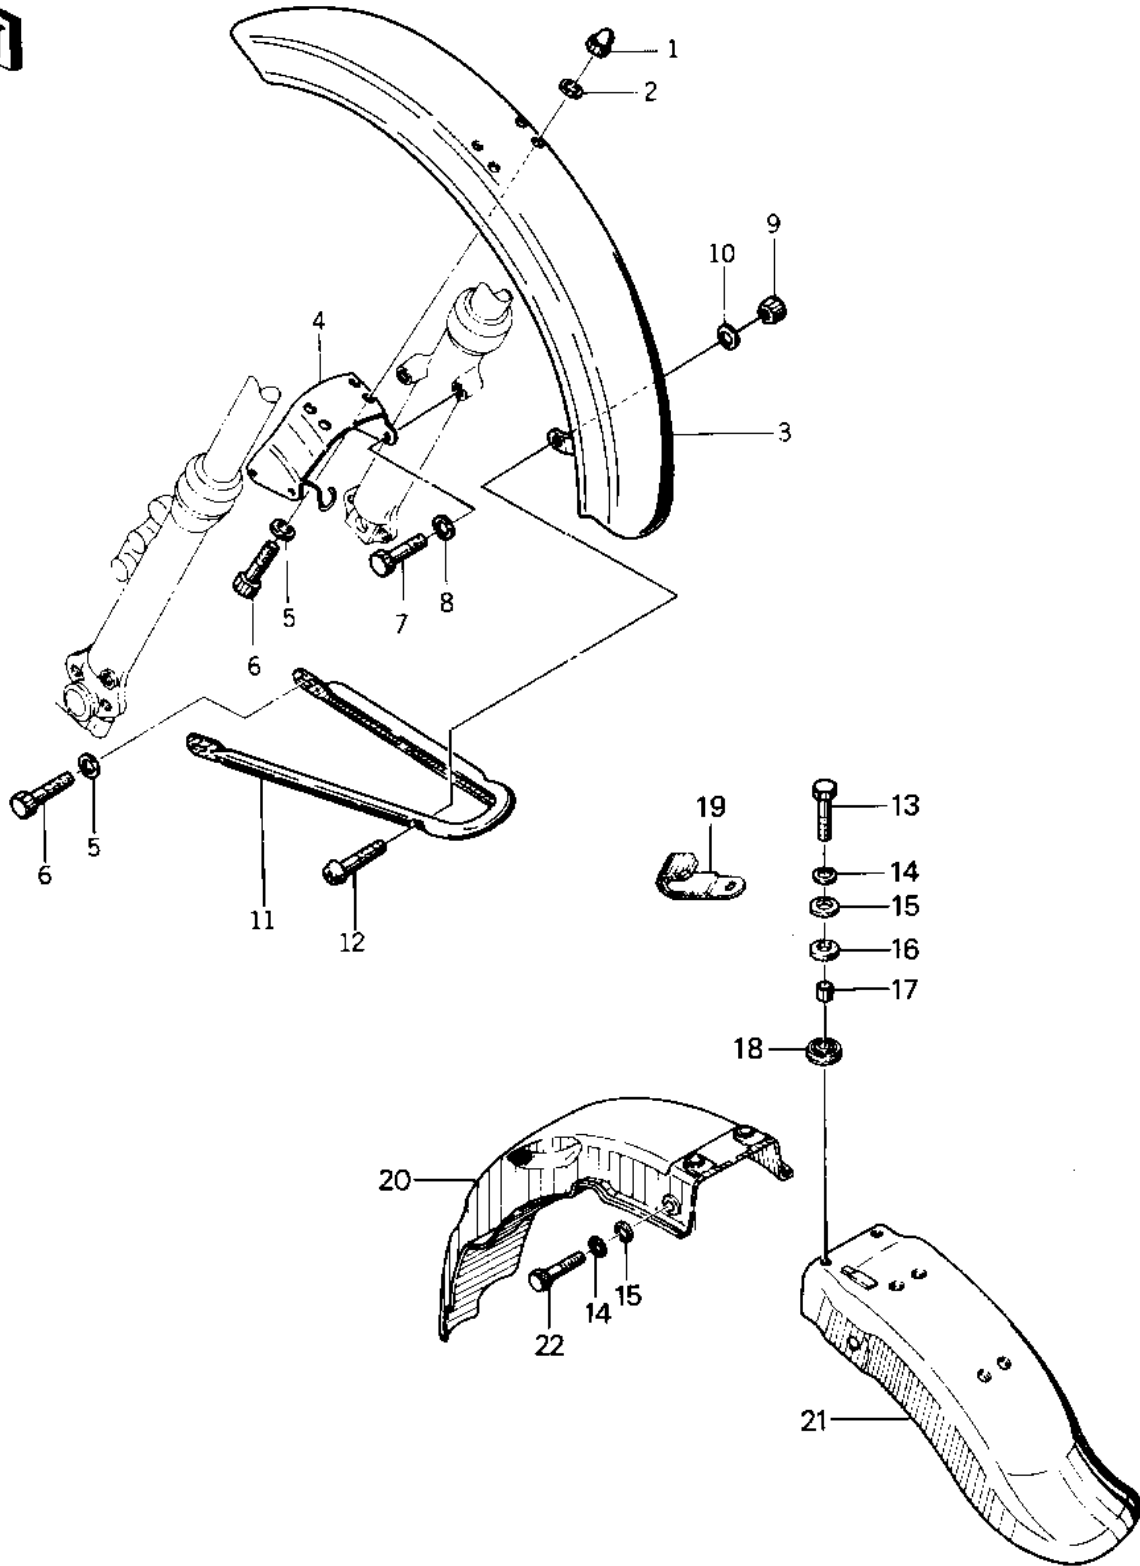

# 1976 Special PARTS DIAGRAM

FENDERS ('76-'77 S2/S3)

# 1976 Special PARTS LIST

## FENDERS ('76-'77 S2/S3)

ITEM NAME	PART NUMBER	QUANTITY
NUT,6MM (Ref # 1)	92015-009	4
NUT-6MM (Ref # 1)	322N0600	4
WASHER PLAIN 6MM (Ref # 2)	411B0600	4
FENDER-FR,M.SILVER (Ref # 3)	35004-095-1W	1
BRACE,FRONT FENDER (Ref # 4)	35009-035-1W	1
WASHER SPRING 6MM (Ref # 5)	461F0600	6
BOLT-UPSET,6X12 (Ref # 6)	112G0612	6
BOLT-SMALL-UPSET,8X16 (Ref # 7)	115G0816	4
WASHER SPRING 8MM (Ref # 8)	461F0800	4
NUT,5MM (Ref # 9)	311B0500A	2
WASHER SPRING 5MM (Ref # 10)	461F0500	2
STAY,FRONT FENDER (Ref # 11)	35010-027-1W	1
SCREW PAN HEAD 5X20 (Ref # 12)	220E0520	2
BOLT-UPSET (Ref # 13)	112G0625	2
WASHER SPRING 6MM (Ref # 14)	461F0600	4
WASHER,PLAIN,7MM (Ref # 15)	92022-228	4
RUBBER,FENDER COVER (Ref # 16)	92075-174	2
COLLAR,REAR FENDER (Ref # 17)	92027-162	2
DAMPER RUBBER (Ref # 18)	92075-175	2
CLAMP,WIRING HARNESS (Ref # 19)	21126-008	1
FENDER-RR (Ref # 20)	35022-138	1
FENDER-RR,M.SILVER (Ref # 21)	35022-114-1W	1
BOLT-UPSET (Ref # 22)	112G0618	2