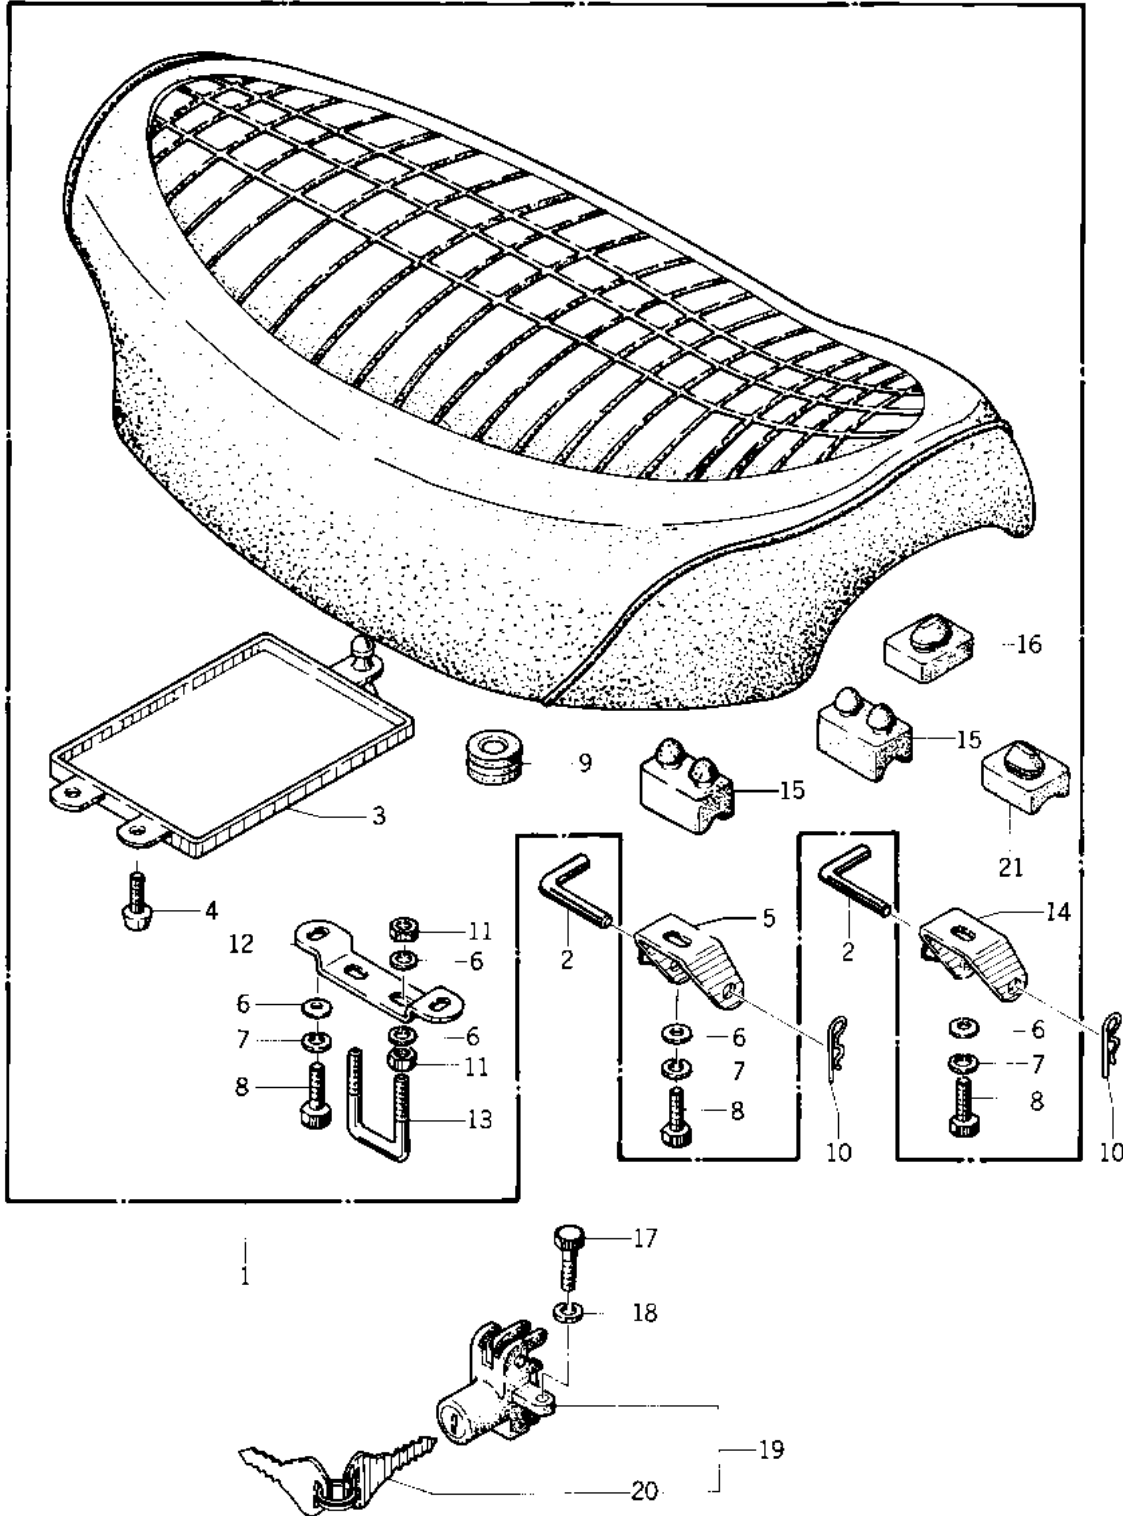

1976 Special PARTS DIAGRAM

SEAT ('76-'77 S2/S3)

1976 Special PARTS LIST

SEAT ('76-'77 S2/S3)

ITEM NAME	PART NUMBER	QUANTITY
SEAT-ASSY,DUAL (Ref # 1)	53001-127	1
PIN,SEAT PIVOT (Ref # 2)	92043-1064	2
PIN,SEAT PIVOT (Ref # 2)	92043-1064	AL
CASE (Ref # 3)	32099-011	1
SCREW PAN HEAD 5X10 (Ref # 4)	220B0510	2
HINGE,FRONT (Ref # 5)	53009-035	1
WASHER PLAIN 6MM (Ref # 6)	411B0600	8
WASHER SPRING 6MM (Ref # 7)	461F0600	4
BOLT-UPSET 6X14 (Ref # 8)	112B0614	4
GROMMET (Ref # 9)	92071-056	1
COTTER PIN (Ref # 10)	92041-003	2
NUT 6MM (Ref # 11)	311B0600	4
BRACKET, SEAT CATCH (Ref # 12)	53058-001	1
CATCH, SEAT (Ref # 13)	53056-002	1
HINGE,REAR (Ref # 14)	53009-036	1
DAMPER RUBBER,SEAT (Ref # 15)	92075-139	2
DAMPER RUBBER (Ref # 16)	92075-099	1
BOLT-UPSET,6X12 (Ref # 17)	112G0612	1
WASHER SPRING 6MM (Ref # 18)	461F0600	1
LOCK ASSY,SEAT (Ref # 19)	27030-002	1
DAMPER RUBBER-SEAT (Ref # 21)	92075-156	2