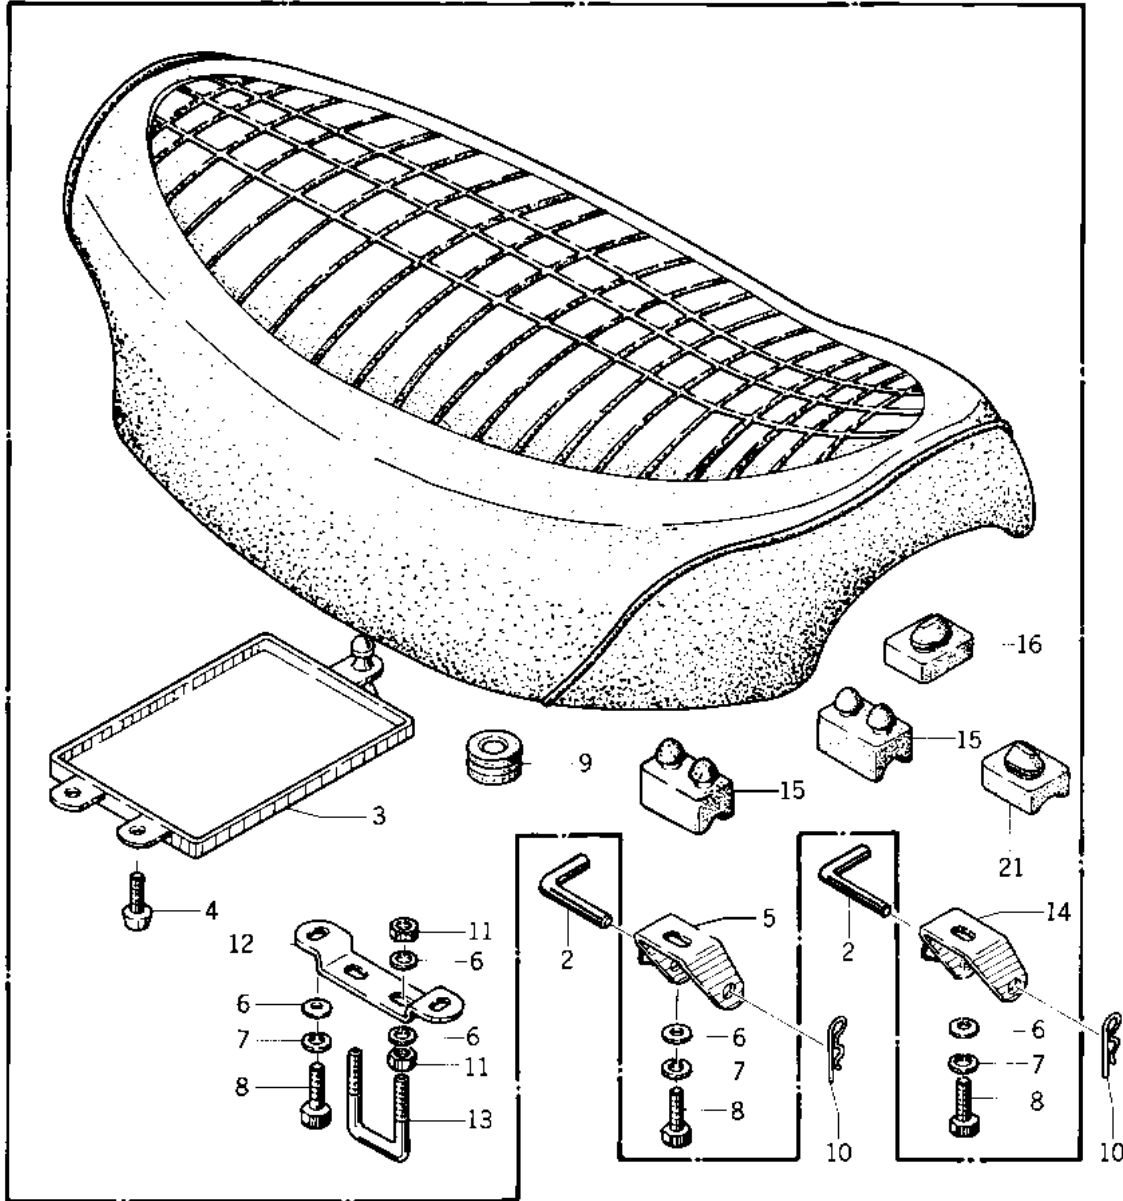

1977 Special PARTS DIAGRAM

SEAT ('76-'77 S2/S3)

10

1977 Special PARTS LIST

SEAT ('76-'77 S2/S3)

ITEM NAME	PART NUMBER	QUANTITY
SEAT-ASSY,DUAL (Ref # 1)	53001-127	1
PIN,SEAT PIVOT (Ref # 2)	92043-1064	2
PIN,SEAT PIVOT (Ref # 2)	92043-1064	AL
CASE (Ref # 3)	32099-011	1
SCREW PAN HEAD 5X10 (Ref # 4)	220B0510	2
HINGE,FRONT (Ref # 5)	53009-035	1
WASHER PLAIN 6MM (Ref # 6)	411B0600	8
WASHER SPRING 6MM (Ref # 7)	461F0600	4
BOLT-UPSET 6X14 (Ref # 8)	112B0614	4
GROMMET (Ref # 9)	92071-056	1
COTTER PIN (Ref # 10)	92041-003	2
NUT 6MM (Ref # 11)	311B0600	4
BRACKET, SEAT CATCH (Ref # 12)	53058-001	1
CATCH, SEAT (Ref # 13)	53056-002	1
HINGE,REAR (Ref # 14)	53009-036	1
DAMPER RUBBER,SEAT (Ref # 15)	92075-139	2
DAMPER RUBBER (Ref # 16)	92075-099	1
BOLT-UPSET,6X12 (Ref # 17)	112G0612	1
WASHER SPRING 6MM (Ref # 18)	461F0600	1
LOCK ASSY,SEAT (Ref # 19)	27030-002	1
DAMPER RUBBER-SEAT (Ref # 21)	92075-156	2