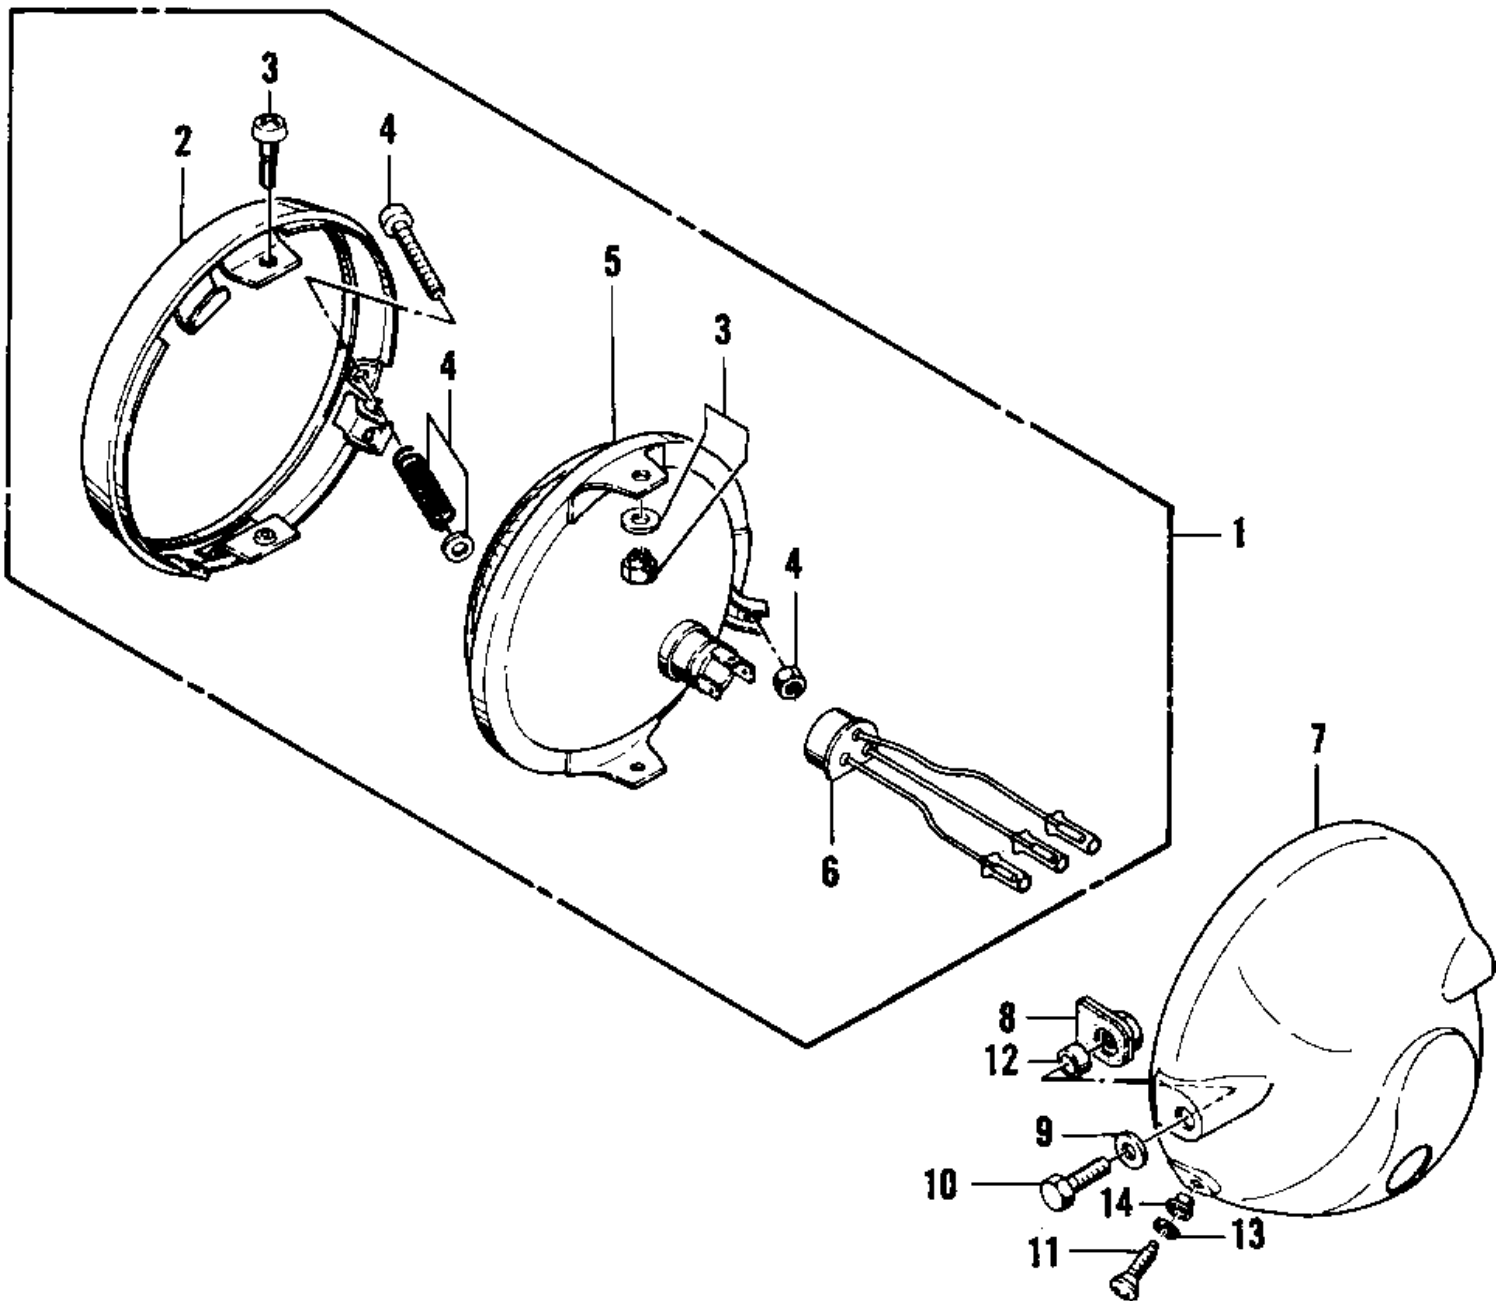

1976 Special PARTS DIAGRAM

HEADLIGHT ('76-'77 S2/S3)

1976 Special PARTS LIST

HEADLIGHT ('76-'77 S2/S3)

ITEM NAME	PART NUMBER	QUANTITY
LIGHT UNIT HEAD (Ref # 1)	23003-022	1
RIM HEAD LIGHT (Ref # 2)	23006-044	1
SCREW ASY LENS UNIT (Ref # 3)	23013-009	2
SCREW ASY FOCUS ADJST (Ref # 4)	23013-008	1
LENS UNIT HEAD LIGHT (Ref # 5)	23007-059	1
SOCKET ASSY,HEAD LAMP (Ref # 6)	23008-037	1
BODY,HEAD LIGHT (Ref # 7)	23005-053	1
NUT 10MM (Ref # 8)	23020-021	2
WASHER PLAIN 10MM (Ref # 9)	411B1000	2
BOLT,HEX HEAD,10X25 (Ref # 10)	92007-045	2
SCREW-PAN HEAD,5MM (Ref # 11)	92011-024	2
COLLAR,HEAD LIGHT (Ref # 12)	92027-231	2
WASHER SPRING 5MM (Ref # 13)	461F0500	2
WASHER (Ref # 14)	23021-010	2