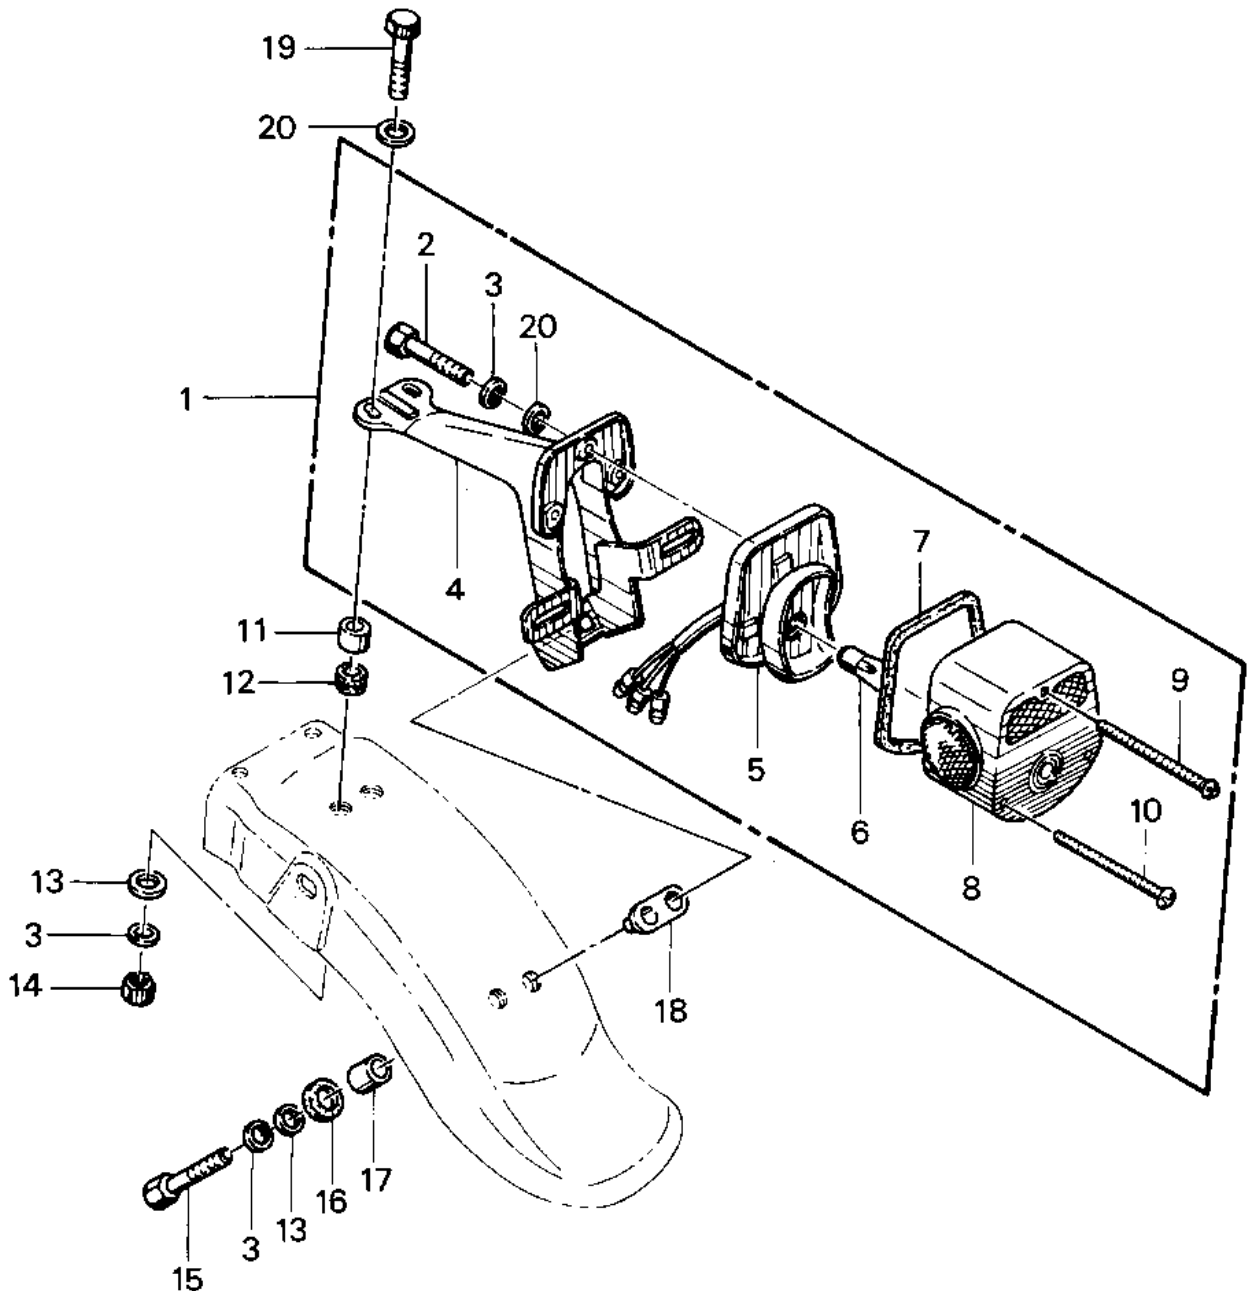

# 1976 Special PARTS DIAGRAM

TAILLIGHT ('76-'77 S2/S3)

# 1976 Special PARTS LIST

TAILLIGHT ('76-'77 S2/S3)

ITEM NAME	PART NUMBER	QUANTITY
LIGHT ASSY TAIL BLACK (Ref # 1)	23024-059-10	1
BOLT-UPSET 6X14 (Ref # 2)	112B0614	3
WASHER SPRING 6MM (Ref # 3)	461F0600	7
BKT LICENSE PLT BLACK (Ref # 4)	23036-041-10	1
BODY-COMP-TAIL LAMP (Ref # 5)	23027-1019	1
BODY-COMP-TAIL LAMP (Ref # 5)	23027-1019	AL
BULB,12V 32/3CP (Ref # 6)	92069-059	1
GASKET,TAIL LAMP LENS (Ref # 7)	23028-019	1
LENS,TAIL LAMP (Ref # 8)	23026-028	1
SCREW (Ref # 9)	220R0455	1
SCREW (Ref # 9)	220R0455	AL
SCREW PAN HEAD 4X50 (Ref # 10)	220E0450	2
COLLAR,6.8X10X8.5 (Ref # 11)	92027-129	2
DAMPER RUBBER (Ref # 12)	92075-076	2
WASHER 6.5X20X1.6T (Ref # 13)	92022-125	4
NUT 6MM (Ref # 14)	311B0600	2
BOLT-UPSET (Ref # 15)	112G0625	2
DAMPER RUBBER,RR FEND (Ref # 16)	92075-121	2
COLLAR,REAR FENDER (Ref # 17)	92027-162	2
DAMPER RUBBER,FENDER (Ref # 18)	92075-273	1
BOLT 6X22 (Ref # 19)	112B0622	2
WASHER PLAIN 6MM (Ref # 20)	411B0600	5