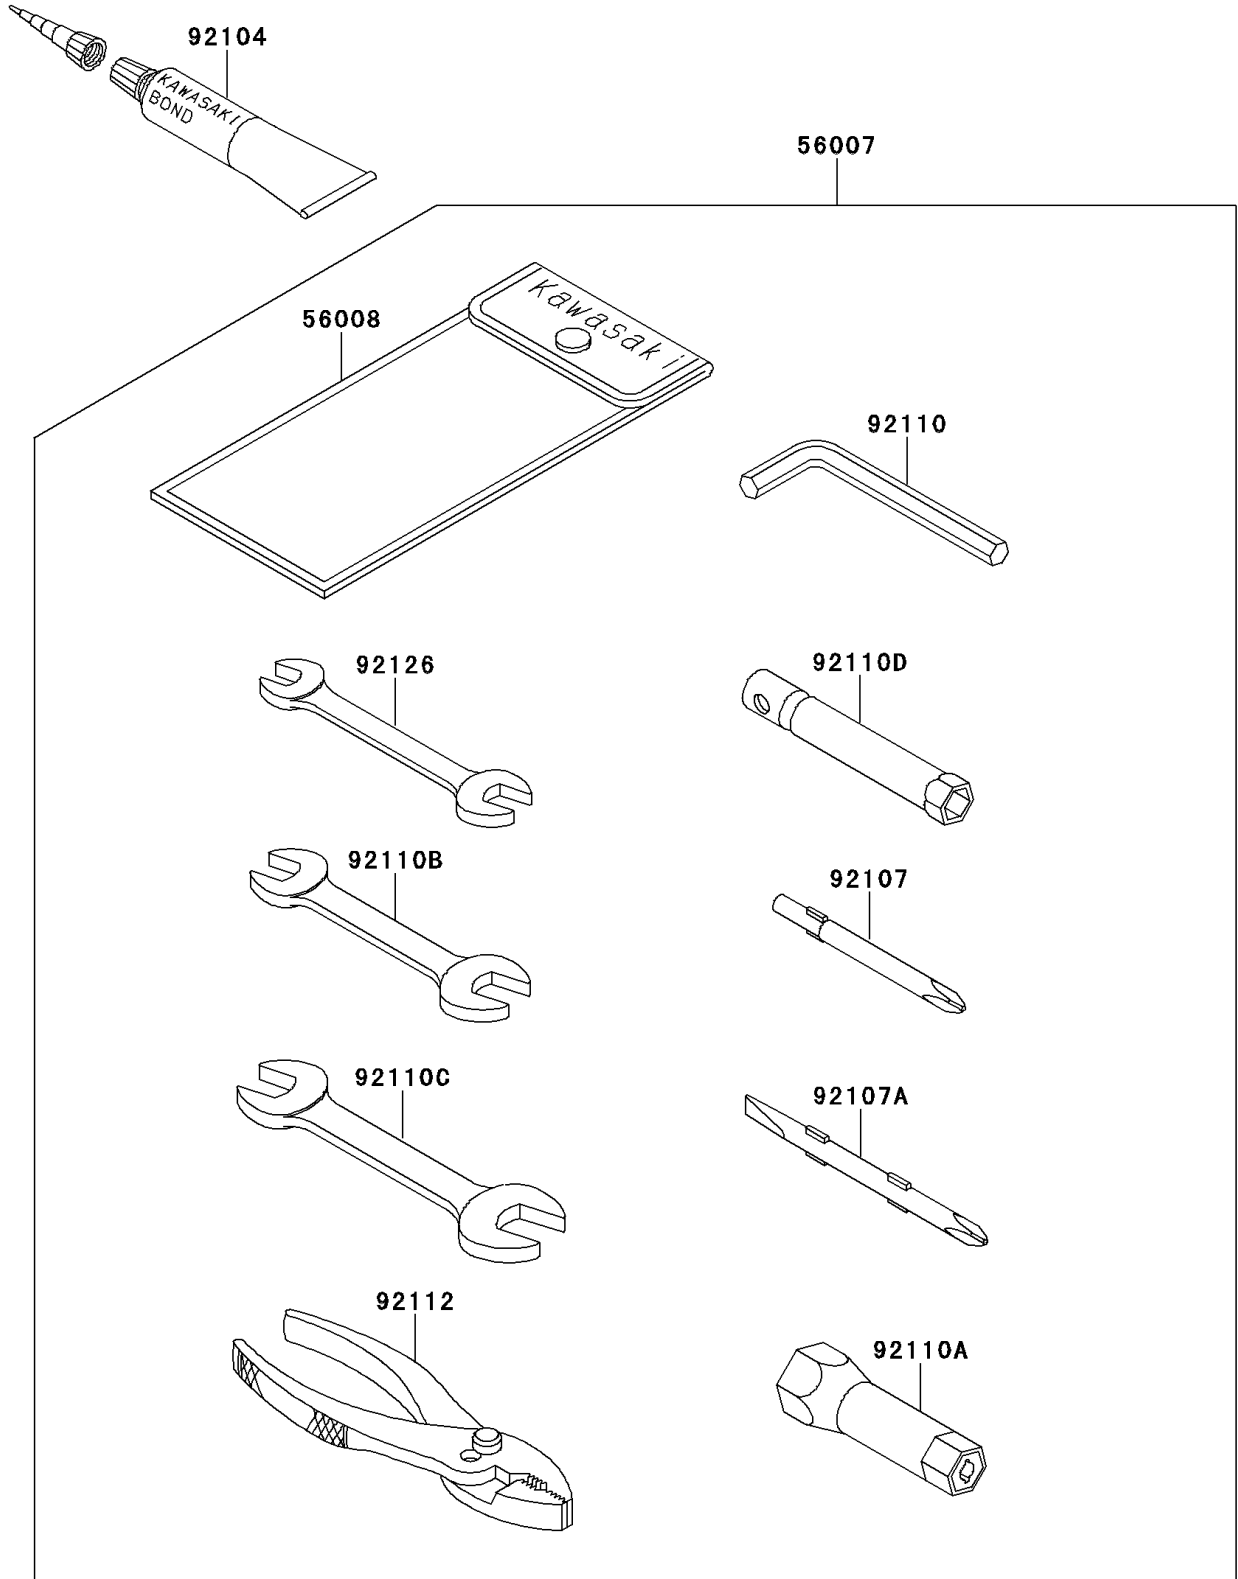

# 1996 750 SXi PARTS DIAGRAM

Owner's Tools

F3182

# 1996 750 SXi PARTS LIST

## Owner's Tools

ITEM NAME	PART NUMBER	QUANTITY
TOOL-KIT (Ref # 56007)	56007-3710	1
BAG,TOOL (Ref # 56008)	56008-1007	1
GASKET-LIQUID,TUBE,100G,SILVER (Ref # 92104)	92104-002	AR
TOOL-DRIVER,#3PHILLIPS (Ref # 92107)	92107-005	1
TOOL-DRIVER,#2PHILLIPS&SLOT (Ref # 92107A)	92107-1051	1
TOOL-WRENCH,ALLEN,5MM (Ref # 92110)	92110-1015	1
TOOL-WRENCH,BOX,21MM (Ref # 92110A)	92110-1113	1
TOOL-WRENCH,OPEN END,10X12 (Ref # 92110B)	92110-1152	1
TOOL-WRENCH,OPEN END,14X17 (Ref # 92110C)	92110-1153	1
TOOL-WRENCH,BOX,10MM (Ref # 92110D)	92110-1156	1
TOOL-PLIERS (Ref # 92112)	92112-003	1
TOOL-WRENCH,OPEN END,8X10 (Ref # 92126)	92126-001	1