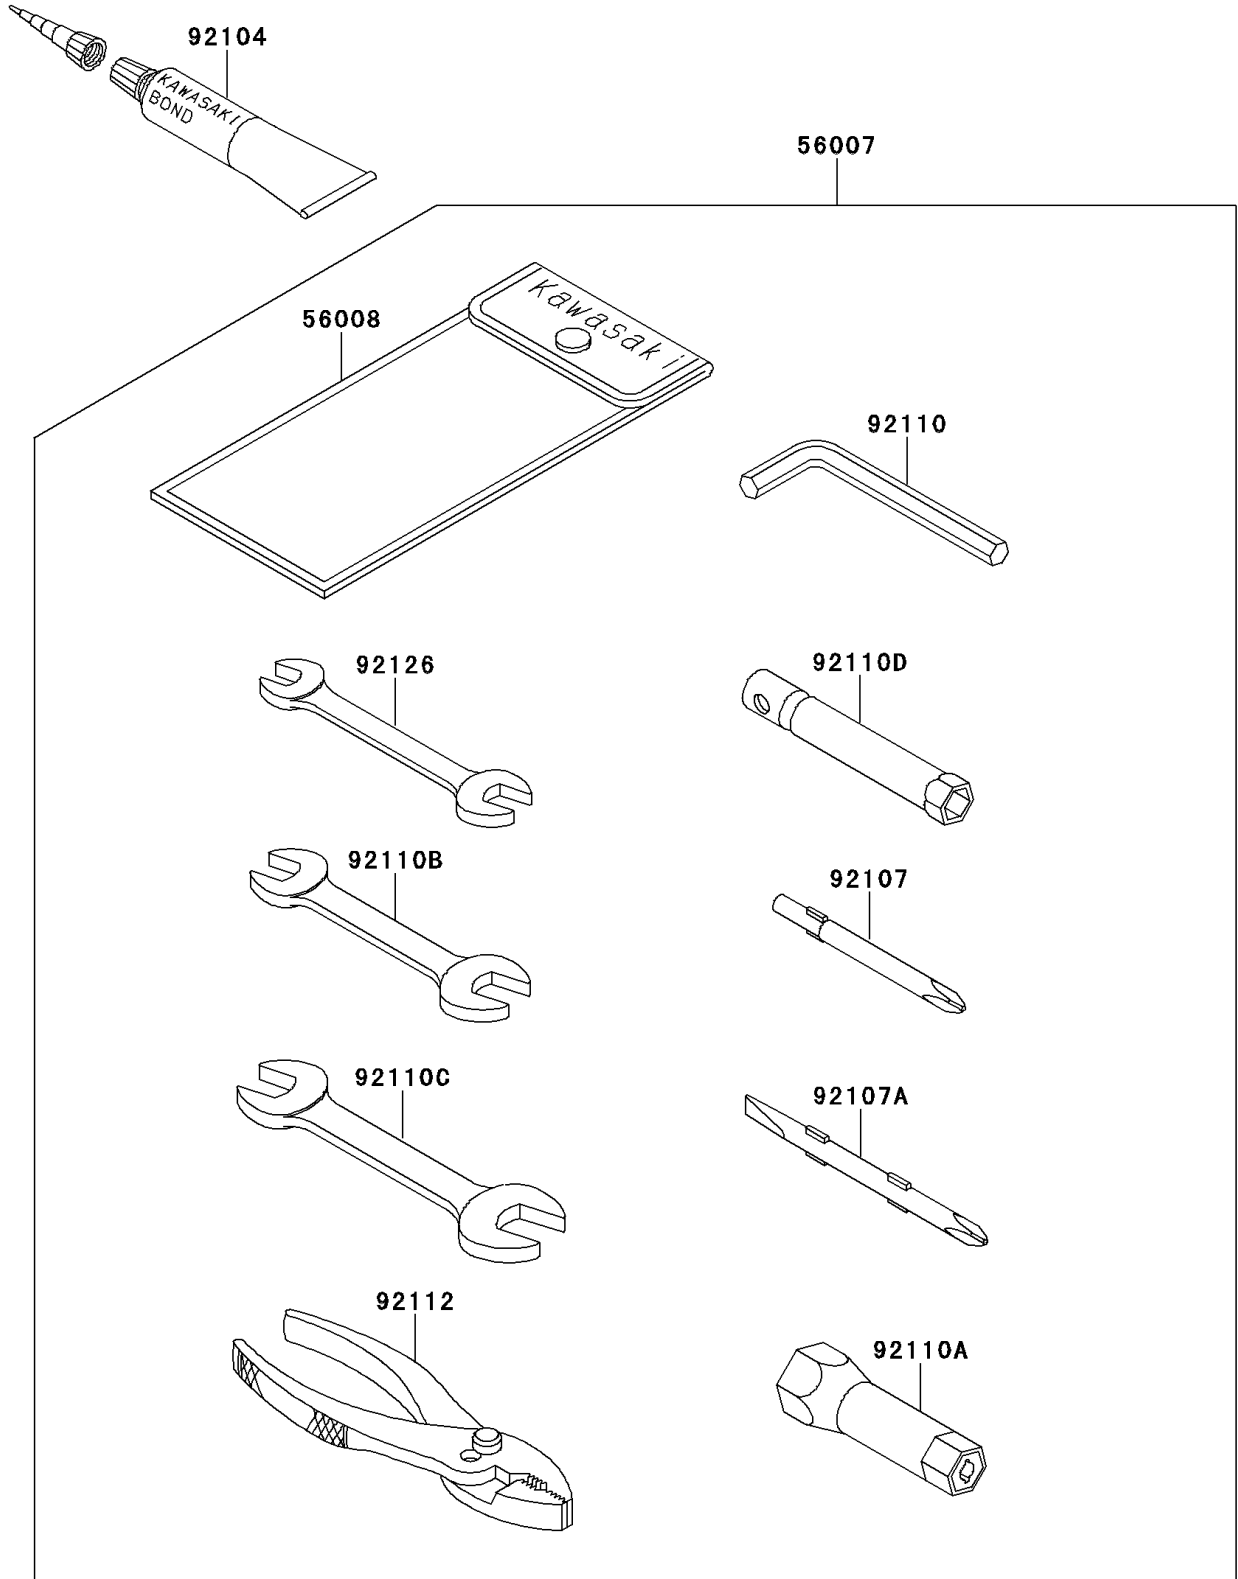

# 1997 750 SXi (Canada Only) PARTS DIAGRAM

Owner's Tools

F3182

### Owner's Tools

ITEM NAME	PART NUMBER	QUANTITY
TOOL-KIT (Ref # 56007)	56007-3710	1
BAG,TOOL (Ref # 56008)	56008-1007	1
GASKET-LIQUID,TUBE,100G,SILVER (Ref # 92104)	92104-002	AR
TOOL-DRIVER,#3PHILLIPS (Ref # 92107)	92107-005	1
TOOL-DRIVER,#2PHILLIPS&SLOT (Ref # 92107A)	92107-1051	1
TOOL-WRENCH,ALLEN,5MM (Ref # 92110)	92110-1015	1
TOOL-WRENCH,BOX,21MM (Ref # 92110A)	92110-1113	1
TOOL-WRENCH,OPEN END,10X12 (Ref # 92110B)	92110-1152	1
TOOL-WRENCH,OPEN END,14X17 (Ref # 92110C)	92110-1153	1
TOOL-WRENCH,BOX,10MM (Ref # 92110D)	92110-1156	1
TOOL-PLIERS (Ref # 92112)	92112-003	1
TOOL-WRENCH,OPEN END,8X10 (Ref # 92126)	92126-001	1