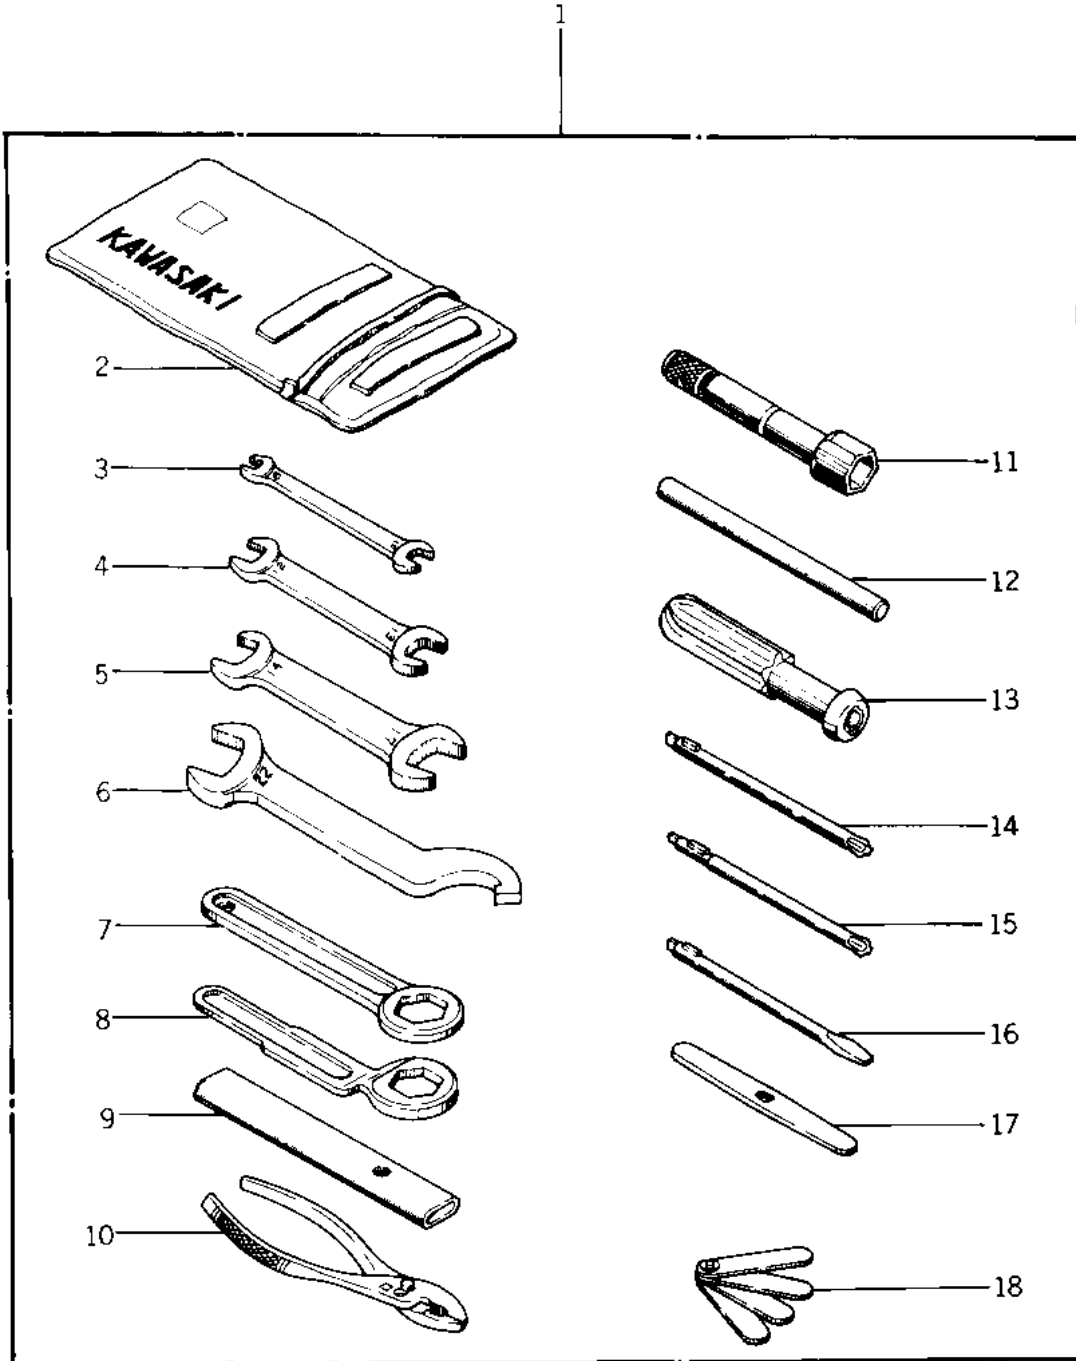

1976 Special PARTS DIAGRAM

OWNER TOOLS ('76-'77 S2/S3)

1976 Special PARTS LIST

OWNER TOOLS ('76-'77 S2/S3)

ITEM NAME	PART NUMBER	QUANTITY
*** N.L.A.*** (Canada) (Ref # 1)	56007-057	1
BAG,TOOL (Ref # 2)	56008-009	1
WRENCH,OPEN,8X10 (Ref # 3)	92126-001	1
WRENCH,OPEN END,12X13 (Ref # 4)	92126-002	1
TOOL-WRENCH,OPEN END, (Ref # 5)	92110-1153	1
*** N.L.A.*** (Canada) (Ref # 6)	92126-012	1
TOOL-WRENCH,BOX END,2 (Ref # 7)	92110-1147	1
WRENCH,BOX,32MM (Ref # 8)	92108-010	1
WRENCH,BOX,32MM (Ref # 9)	92111-004	1
PLIERS,160MM (Ref # 10)	92112-003	1
WRENCH,SPARK PLUG (Ref # 11)	92110-018	1
BAR,SPARK PLUG WRENCH (Ref # 12)	92111-005	1
92106-1001 (Canada) (Ref # 13)	92106-004	1
TOOL-DRIVER (Ref # 14)	92107-1052	1
92107-1002 (Canada) (Ref # 15)	92107-008	1
92107-1052 (Canada) (Ref # 16)	92107-007	1
LEVER,SCREW DRIVER (Ref # 17)	92111-006	1
GAUGE,THICKNESS (Ref # 18)	92128-002	1
LIQUID GASKET (Ref # 19)	92104-002	10