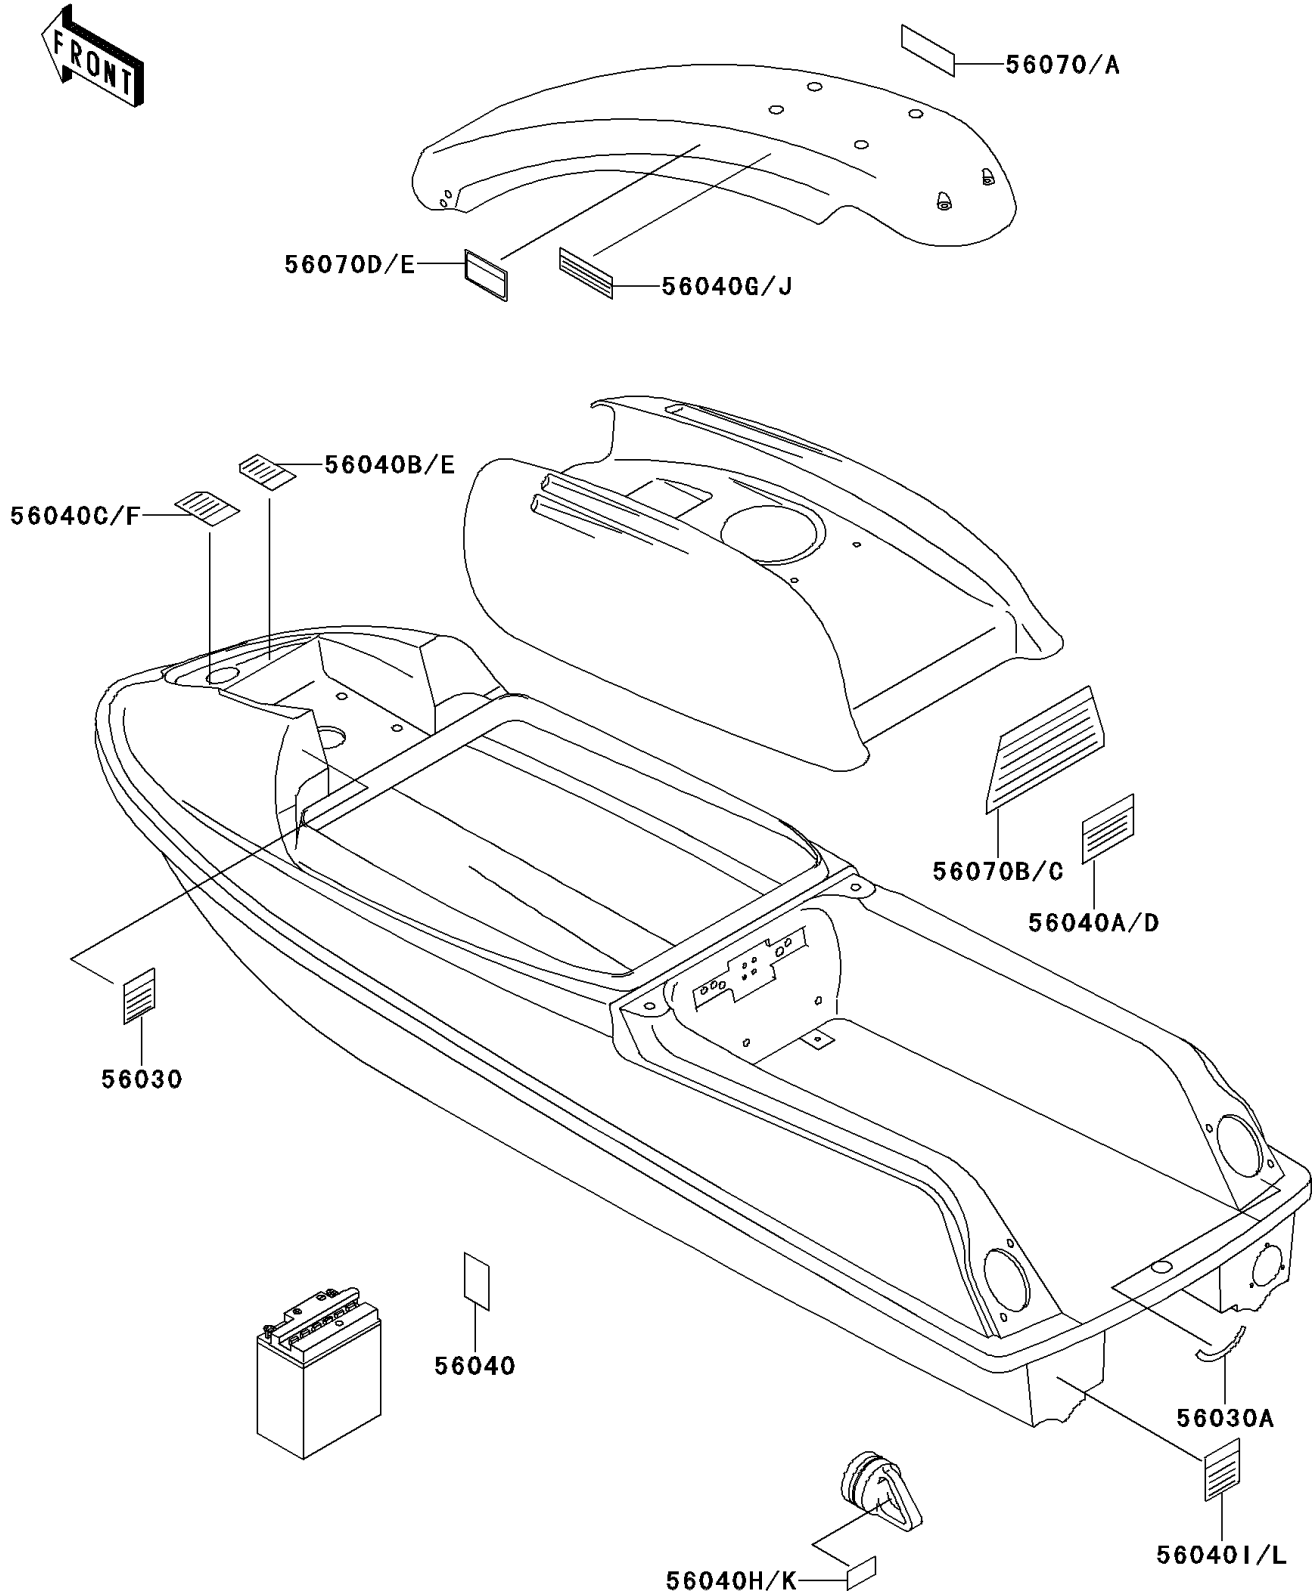

# 1997 750 SXi (Canada Only) PARTS DIAGRAM

Labels

F3183

## Labels

ITEM NAME	PART NUMBER	QUANTITY
LABEL,OIL RECOMMENDED(FRENCH) (Ref # 56030)	56030-3765	1
LABEL,FIRE EXTINGUISHER (Ref # 56030A)	56030-3789	1
LABEL,BATTERY CAUTION(FRENCH) (Ref # 56040)	56040-1106	1
LABEL-WARNING,CAUTION SAFETY (Ref # 56040A)	56040-3933	1
LABEL-WARNING,FUEL SUPPLY (Ref # 56040B)	56040-3934	1
LABEL-WARNING,OIL CAUTION (Ref # 56040C)	56040-3935	1
LABEL-WARNING,CAUTION SAFETY (Ref # 56040D)	56040-3940	1
LABEL,FUEL SUPPLY(FRENCH) (Ref # 56040E)	56040-3941	1
LABEL-WARNING,OIL CAUTION (Ref # 56040F)	56040-3942	1
LABEL-WARNING,CAUTION SAFETY (Ref # 56040G)	56040-3944	1
LABEL-WARNING,CAUTION SAFETY (Ref # 56040H)	56040-3945	2
LABEL-WARNING,NOZZLE (Ref # 56040I)	56040-3946	1
LABEL-WARNING,CAUTION SAFETY (Ref # 56040J)	56040-3952	1
LABEL-WARNING,CAUTION SAFETY (Ref # 56040K)	56040-3953	2
LABEL,NOZZLE CHECK(FRENCH) (Ref # 56040L)	56040-3954	1
LABEL-WARNING,CAUTION SAFETY (Ref # 56070)	56070-3723	1
LABEL,CAUTION SAFETY(FRENCH) (Ref # 56070A)	56070-3725	1
LABEL-WARNING,IMPORTANT SAFETY (Ref # 56070B)	56070-3740	1
LABEL,IMPORTANT SAFETY(FRENCH) (Ref # 56070C)	56070-3742	1
LABEL-WARNING,TETHER SWITCH (Ref # 56070D)	56070-3787	1
LABEL,TETHER SWITCH(FRENCH) (Ref # 56070E)	56070-3802	1