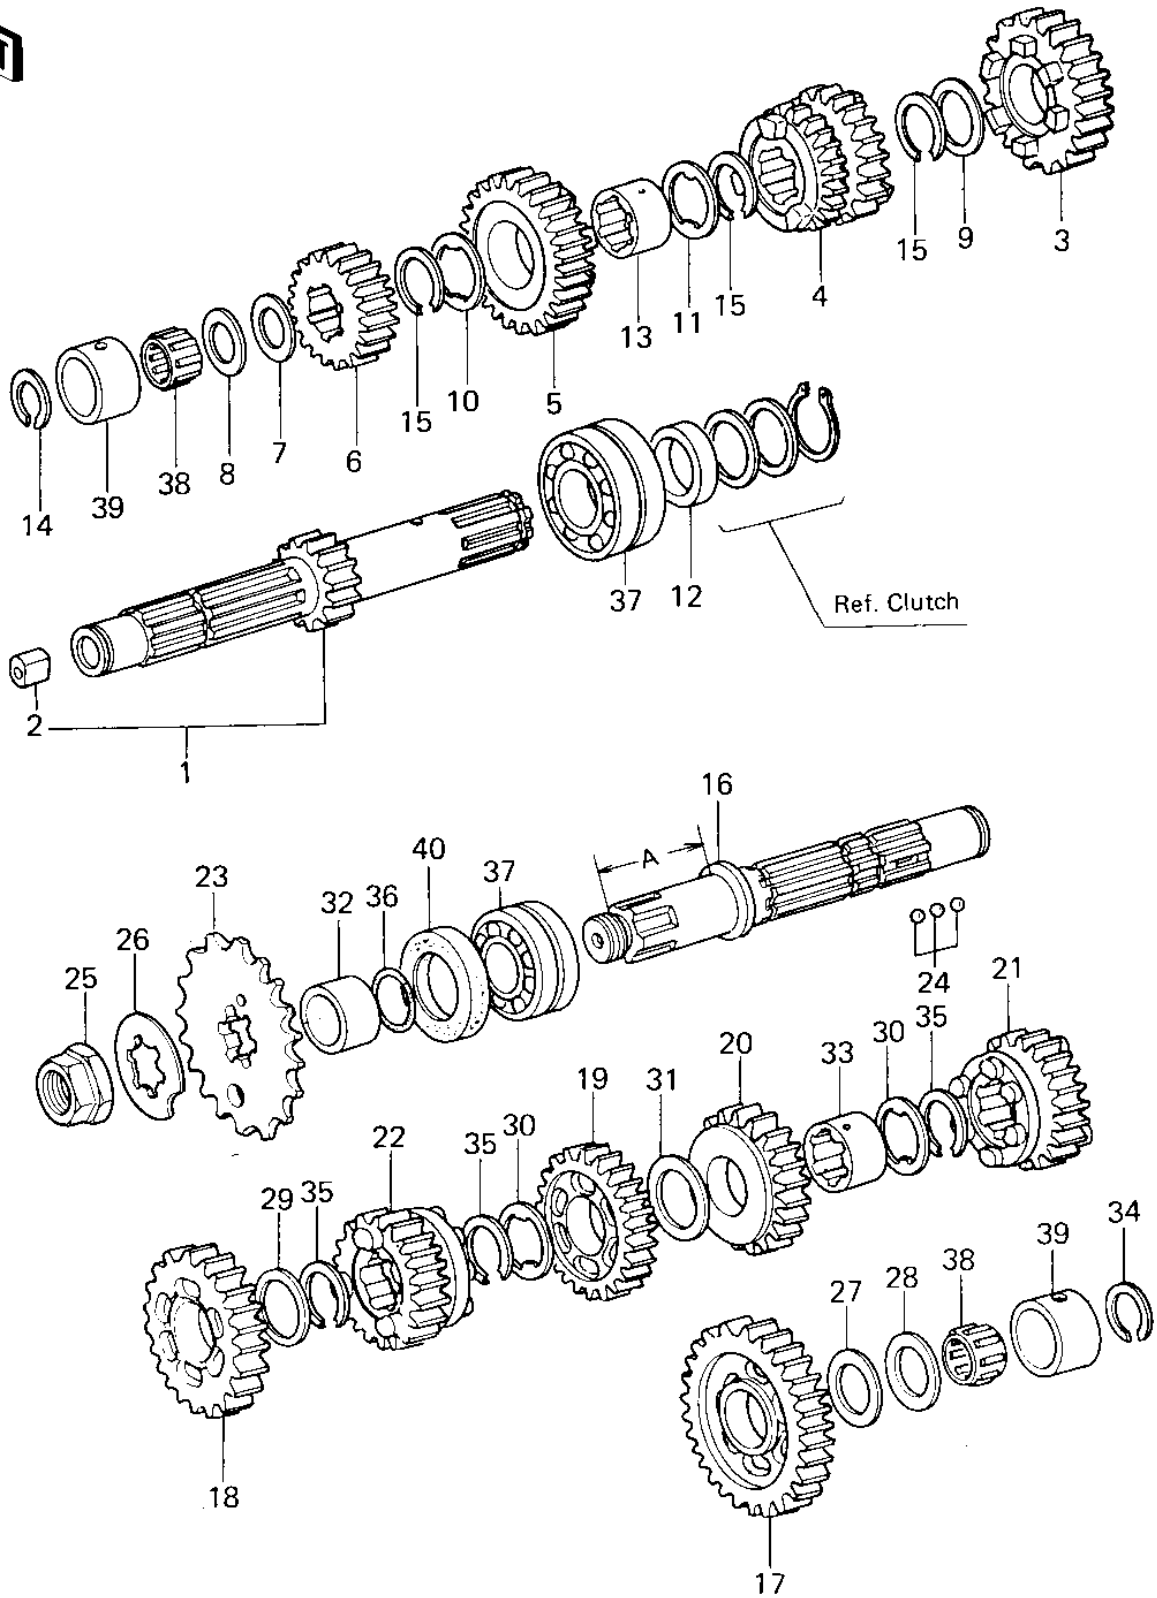

1979 KZ400-H1 PARTS DIAGRAM

TRANSMISSION

1979 KZ400-H1 PARTS LIST

TRANSMISSION

ITEM NAME	PART NUMBER	QUANTITY
SHAFT,DRIVE,13T (Ref # 1)	13127-1004	1
BUSHING,DRIVE SHAFT (Ref # 2)	92028-155	1
GEAR,INPUT5TH,23T (Ref # 3)	13129-1277	1
3RD-4TH GEAR,DRV SHFT (Ref # 4)	13129-1054	1
TOP GEAR,DRV SHAFT (Ref # 5)	13129-1055	1
2ND GEAR,DRV SHAFT (Ref # 6)	13129-1062	1
WASHER THRUST (Ref # 7)	92022-112	1
SHIM-KICK SHAFT (Ref # 8)	92022-144	AR
WASHER-PLAIN 25MM (Ref # 9)	92022-159	1
WASHER-LOCK (Ref # 10)	92024-033	1
WASHER-LOCK (Ref # 11)	92024-038	1
COLLAR (Ref # 12)	92027-289	1
BUSHING,OUTPUT 3RD GR (Ref # 13)	92028-1002	1
CIRCLIP (Ref # 14)	92033-015	1
CIRCLIP (Ref # 15)	92033-026	3
SHAFT,OUTPUT (Ref # 16)	13128-1015	1
LOW GEAR,OUTPUT SHAFT (Ref # 17)	13129-1056	1
2ND GEAR,OUTPUT SHAFT (Ref # 18)	13129-1057	1
3RD GEAR,OUTPUT SHAFT (Ref # 19)	13129-1058	1
4TH GEAR,OUTPUT SHAFT (Ref # 20)	13129-1059	1
5TH GEAR,OUTPUT SHAFT (Ref # 21)	13129-1060	1
TOP GEAR,OUTPUT SHAFT (Ref # 22)	13129-1061	1
ENGINE SPROCKET,15T (Ref # 23)	13144-1018	1
BALL STEEL 5/32' (Ref # 24)	600A0500	3
NUT,20MM (Ref # 25)	92015-1254	1
WASHER,SPLINE (Ref # 26)	92022-1083	1
WASHER THRUST (Ref # 27)	92022-112	1
SHIM-KICK SHAFT (Ref # 28)	92022-144	AR
WASHER-PLAIN 25MM (Ref # 29)	92022-159	1

1979 KZ400-H1 PARTS LIST

TRANSMISSION

ITEM NAME	PART NUMBER	QUANTITY
WASHER-LOCK (Ref # 30)	92024-038	2
WASHER,THRUST (Ref # 31)	92026-079	1
COLLAR,ENG SPROCKET (Ref # 32)	92027-288	1
BUSHING,OUTPUT GEAR (Ref # 33)	92028-1268	1
CIRCLIP (Ref # 34)	92033-015	1
CIRCLIP (Ref # 35)	92033-026	3
"O" RING (Ref # 36)	92055-035	1
BEARING,B,5205ANX4PX (Ref # 37)	92045-031	2
BRG,N,20R25139 (Ref # 38)	92046-044	2
RACE,OUT & DRV SHAFT (Ref # 39)	92048-1001	2
OIL SEAL SC325210 (Ref # 40)	92050-024	1