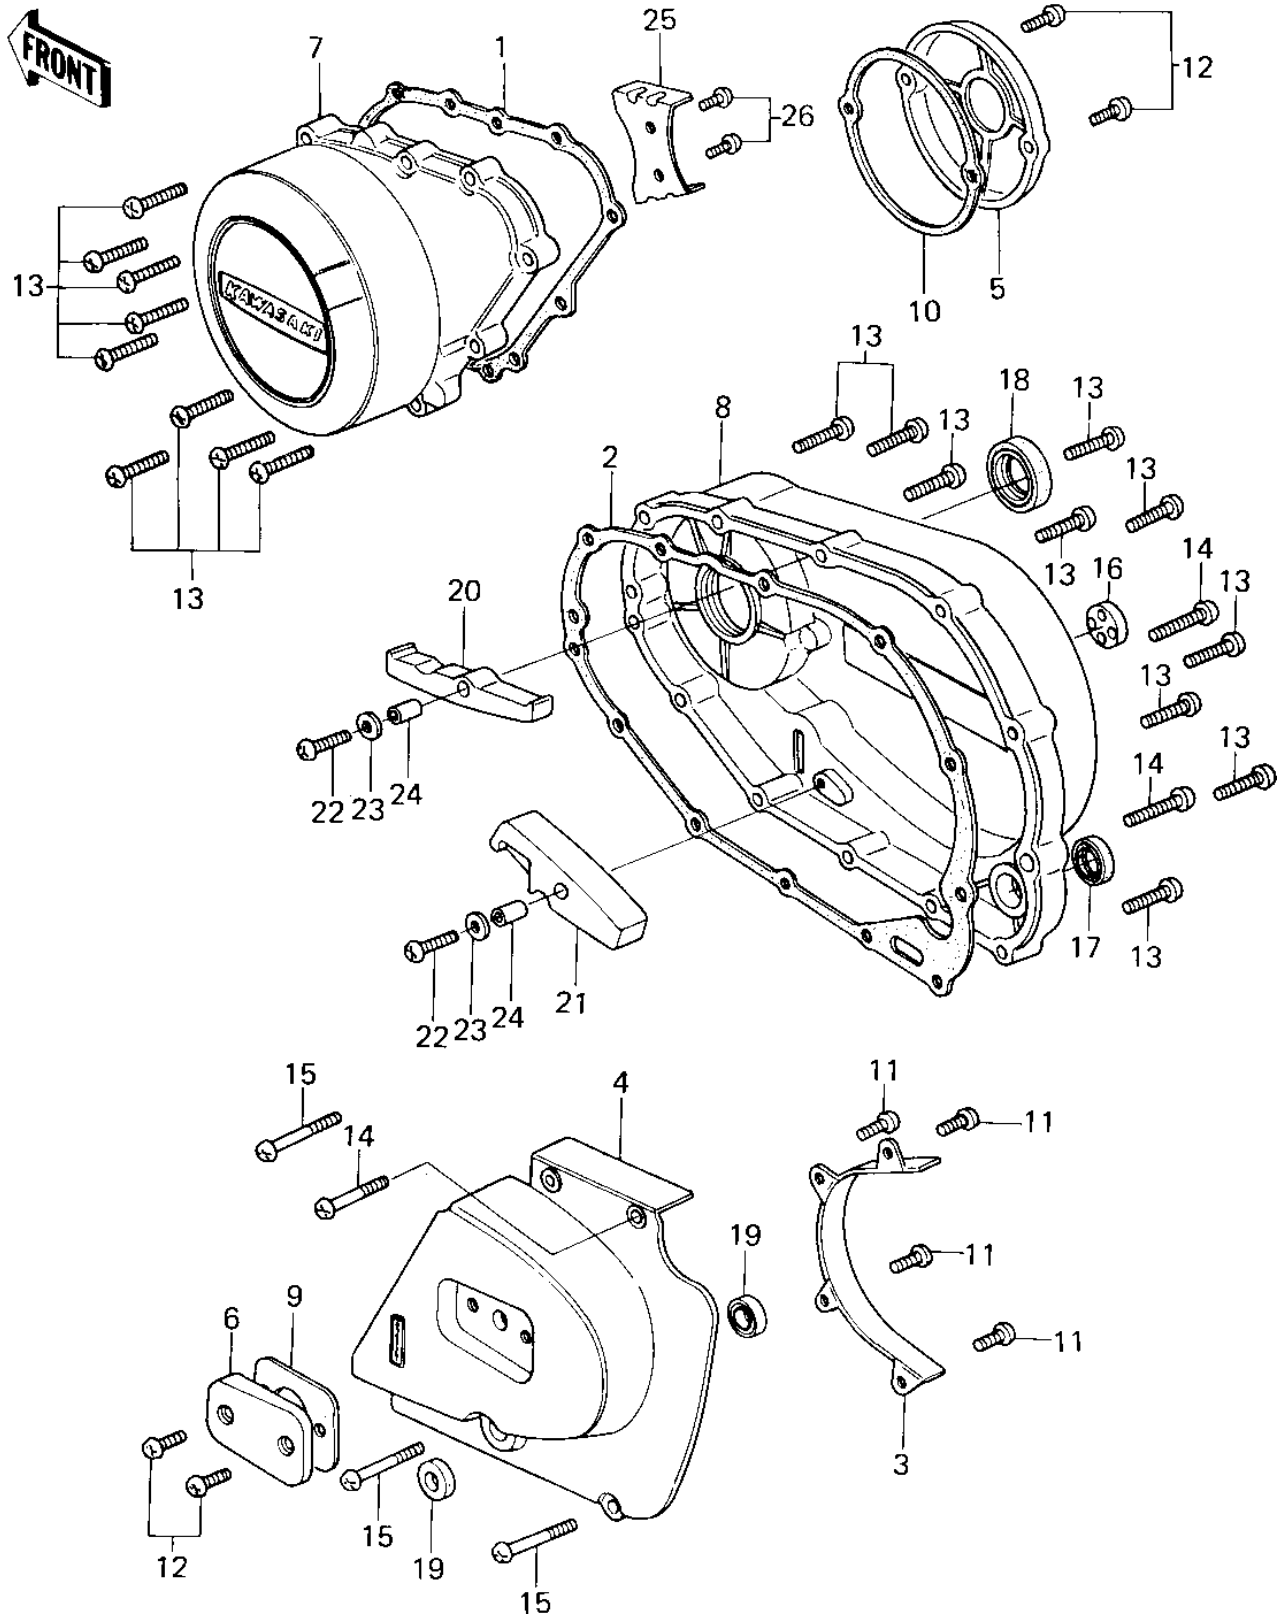

1979 KZ400-H1 PARTS DIAGRAM

ENGINE COVERS

1979 KZ400-H1 PARTS LIST

ENGINE COVERS

ITEM NAME	PART NUMBER	QUANTITY
GASKET,GENERATER COV. (Ref # 1)	11009-1032	1
GASKET,CLUTCH COVER (Ref # 2)	11009-1033	1
GUIDE,CHAIN (Ref # 3)	12053-1009	1
COVER CHAIN (Ref # 4)	14026-1011-80	1
COVERBRK POINT,BUFF (Ref # 5)	14027-019-80	1
COVER,CLUTCH ADJUSTNG (Ref # 6)	14028-006-80	1
COVER,GENERATOR,BUFF (Ref # 7)	14031-1023	1
COVER,CLUTCH,BUFF (Ref # 8)	14032-1013	1
GASKET,CLUTCH ADJ CAP (Ref # 9)	14049-004	1
GASKET,BREAKER COVER (Ref # 10)	14050-010	1
SCREW PAN HEAD 6X10 (Ref # 11)	220B0610	4
SCREW PAN HEAD 6X18 (Ref # 12)	220B0618	4
SCREW PAN HEAD 6X30 (Ref # 13)	220B0630	19
SCREW PAN HEAD 6X40 (Ref # 14)	220B0640	3
SCREW PAN HEAD 6X50 (Ref # 15)	220B0650	3
GAUGE,OIL LEVEL (Ref # 16)	52015-004	1
OIL SEAL SB20285 (Ref # 17)	92049-012	1
OIL SEAL,R.H CRNKSFT (Ref # 18)	92050-065	1
OIL SEAL,TB13225.5 (Ref # 19)	92051-005	2
GUIDE,PRIMARY CHAIN (Ref # 20)	12053-1004	1
GUIDE,PRIMARY CHAIN (Ref # 21)	12053-1005	1
SCREW PAN HEAD 6X25 (Ref # 22)	220B0625	2
WASHER PLAIN 6MM (Ref # 23)	410B0600	2
COLLAR,8X15 (Ref # 24)	92027-1079	2
GUIDE,CHAIN (Ref # 25)	12053-1014	1
SCREW PAN HEAD 5X8 (Ref # 26)	220B0508	2