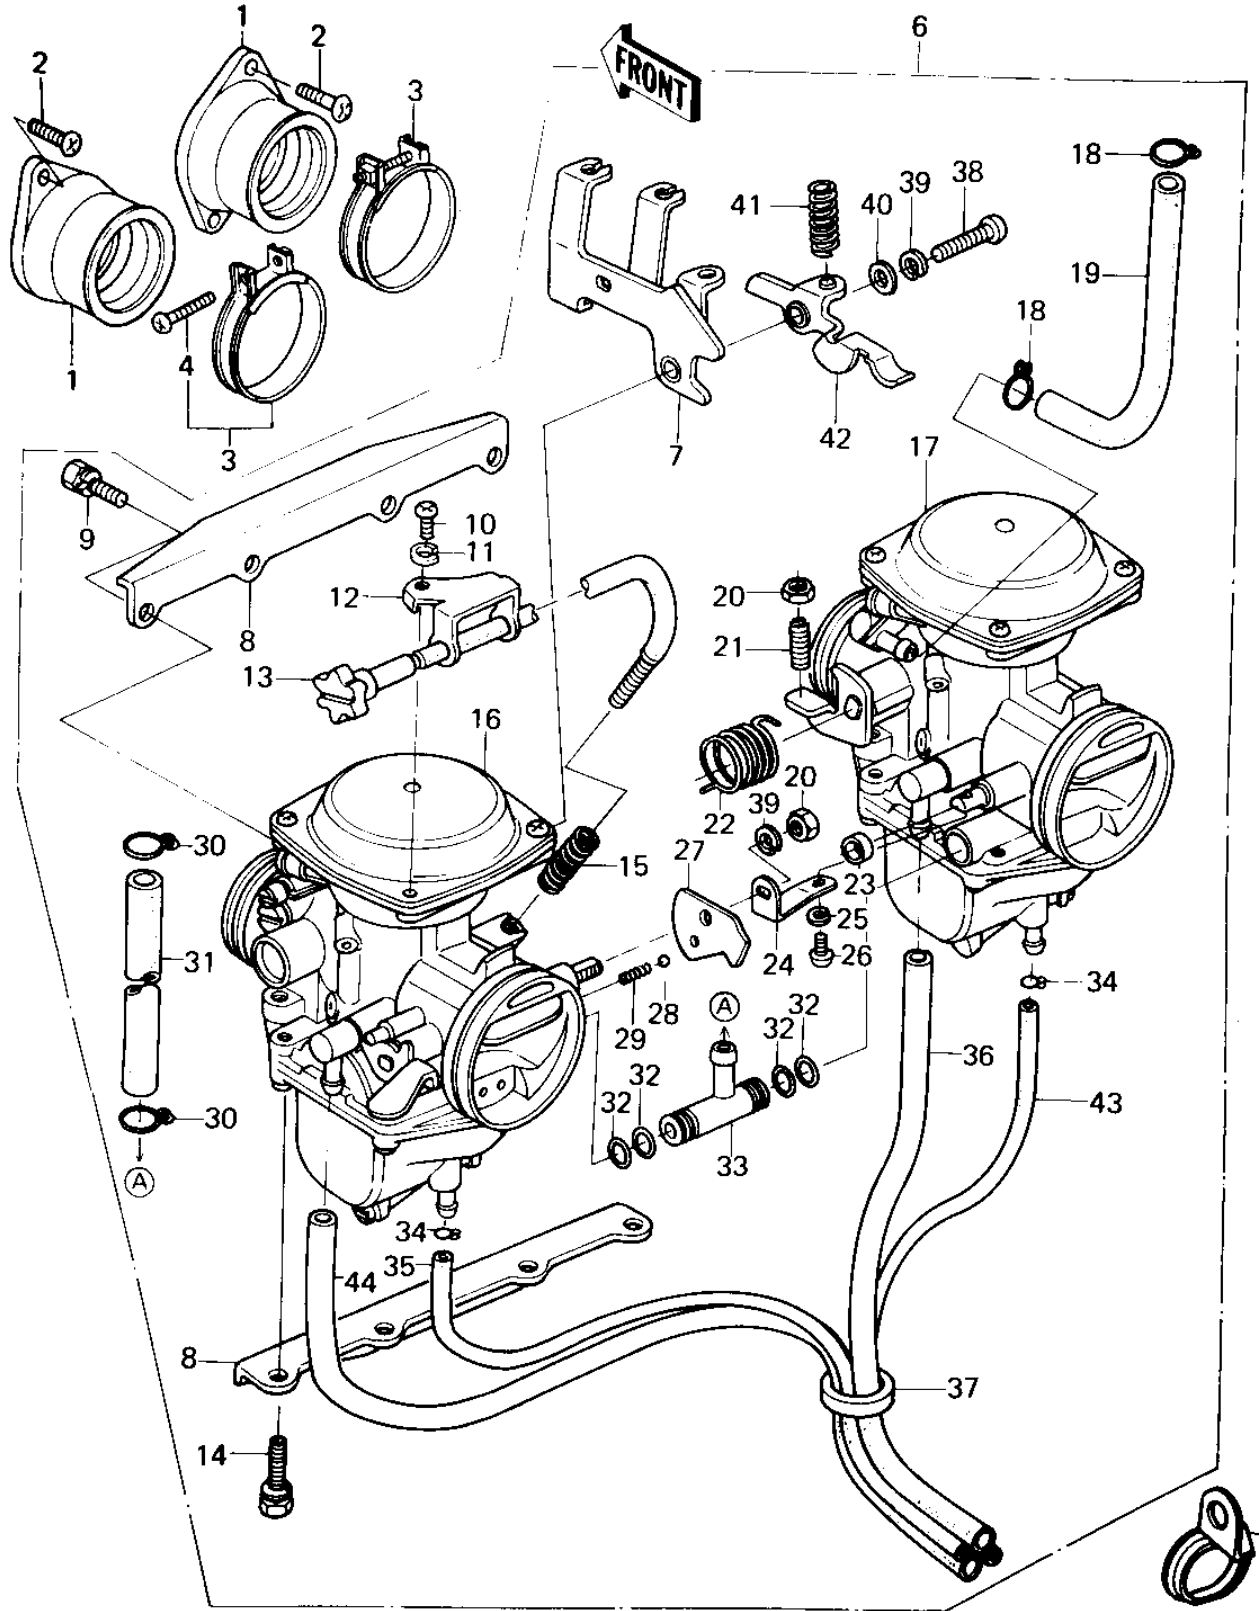

# 1979 KZ400-H1 PARTS DIAGRAM

## CARBURETOR ASSY

## CARBURETOR ASSY

ITEM NAME	PART NUMBER	QUANTITY
HOLDER,CARBURETOR (Ref # 1)	16065-1002	2
SCREW PAN HEAD 6X18 (Ref # 2)	220B0618	4
CLAMP,CARBURETOR (Ref # 3)	92037-1021	2
SCREW PAN HEAD 5X30 (Ref # 4)	220B0530	2
CLAMP,TUBE (Ref # 5)	92037-1153	1
CARBURETOR ASSY (Ref # 6)	16001-1173	1
BRACKET,THR.CBL (Ref # 7)	11034-1008	1
PLATE,STAY (Ref # 8)	16065-1012	2
SCREW,6X16 (Ref # 9)	92009-1129	4
SCREW PAN HEAD 4X10 (Ref # 10)	220B0410	1
WASHER SPRING 4MM (Ref # 11)	461F0400	1
STAY,STOP SCREW (Ref # 12)	11034-1202	1
SCREW,THROTTLE STOP (Ref # 13)	16021-1007	1
BOLT,HEX HEAD,6X22 (Ref # 14)	92009-1006	4
SPRING,STOP SCREW (Ref # 15)	92081-1062	1
CARBURETOR,L.H. (Ref # 16)	16001-1174	1
CARBURETOR,R.H. (Ref # 17)	16001-1175	1
CLAMP,FUEL HOSE (Ref # 18)	92037-1040	2
HOSE,FUEL INLET (Ref # 19)	92059-1001	1
NUT,5MM (Ref # 20)	311B0500	2
SCREW,SLOTTED (Ref # 21)	16021-1002	1
SPRING (Ref # 22)	92081-1063	1
COLLAR,CHOKE LEVER (Ref # 23)	16073-1001	1
BRACKET,CHOKE LEVER (Ref # 24)	11034-1203	1
WASHER SPRING 3MM (Ref # 25)	461F0300	1
SCREW-PAN-HEAD 3X6 (Ref # 26)	220B0306	1
CAM,CHOKE LINK (Ref # 27)	13169-1151	1
BALL,STEEL,1/8" (Ref # 28)	600A0400	1
SPRING (Ref # 29)	92081-1004	1

### CARBURETOR ASSY

ITEM NAME	PART NUMBER	QUANTITY
CLAMP,FUEL INLET TUBE (Ref # 30)	92037-1075	2
TUBE,FUEL INLET (Ref # 31)	92059-1029	1
"O" RING (Ref # 32)	92055-1004	4
FITTING,FUEL TUBE (Ref # 33)	92005-1033	1
CLAMP,TUBE,OVERFLOW (Ref # 34)	92037-1142	2
HOSE,FUEL OVERFLOW (Ref # 35)	92059-111	1
HOSE (Ref # 36)	92059-110	1
TUBE,CLAMP (Ref # 37)	92059-1114	1
SCREW-PAN-CROS,5X25 (Ref # 38)	220B0525	1
WASHER SPRING 5MM (Ref # 39)	461F0500	2
WASHER,PLAIN (Ref # 40)	16039-027	1
SPRING (Ref # 41)	92081-1003	1
ROCKER ARM (Ref # 42)	11034-1009	1
HOSE,FUEL OVERFLOW (Ref # 43)	92059-111	1
TUBE,4,5X8X450 (Ref # 44)	92059-1106	1