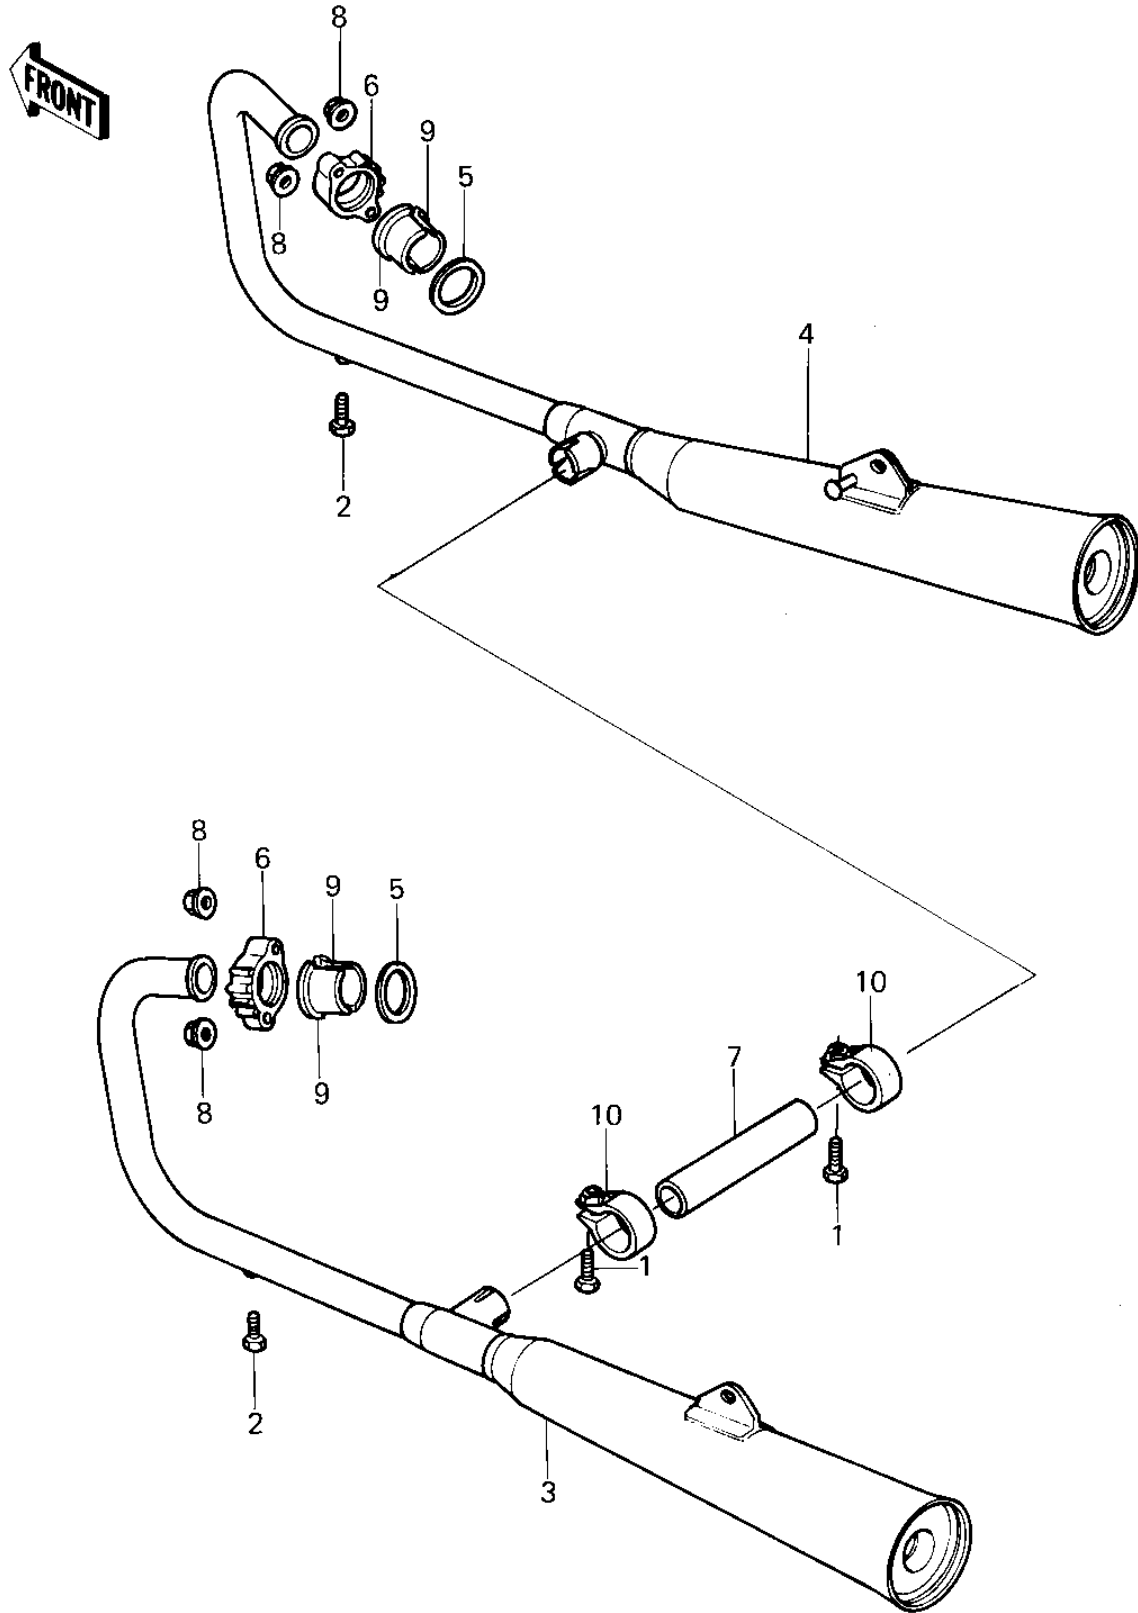

1979 KZ400-H1 PARTS DIAGRAM

MUFFLERS

1979 KZ400-H1 PARTS LIST

MUFFLERS

ITEM NAME	PART NUMBER	QUANTITY
BOLT-SMALL-UPSET 8X25 (Ref # 1)	115G0825	2
BOLT (6X10) (Ref # 2)	110R0610	2
MUFFLER ASSY,L.H. (Ref # 3)	18001-1078	1
MUFFLER ASSY,R.H. (Ref # 4)	18001-1079	1
GASKET,EXHAUST PIPE (Ref # 5)	11060-1242	2
HOLDER,EXHAUST PIPE (Ref # 6)	18069-1012	2
PIPE,MUFFLER CONECT (Ref # 7)	32032-1023	1
NUT-6MM (Ref # 8)	92015-1078	4
COLLAR,MUFFLER (Ref # 9)	92027-1007	4
CLAMP,EXH PIPE CONNCT (Ref # 10)	92037-180	2