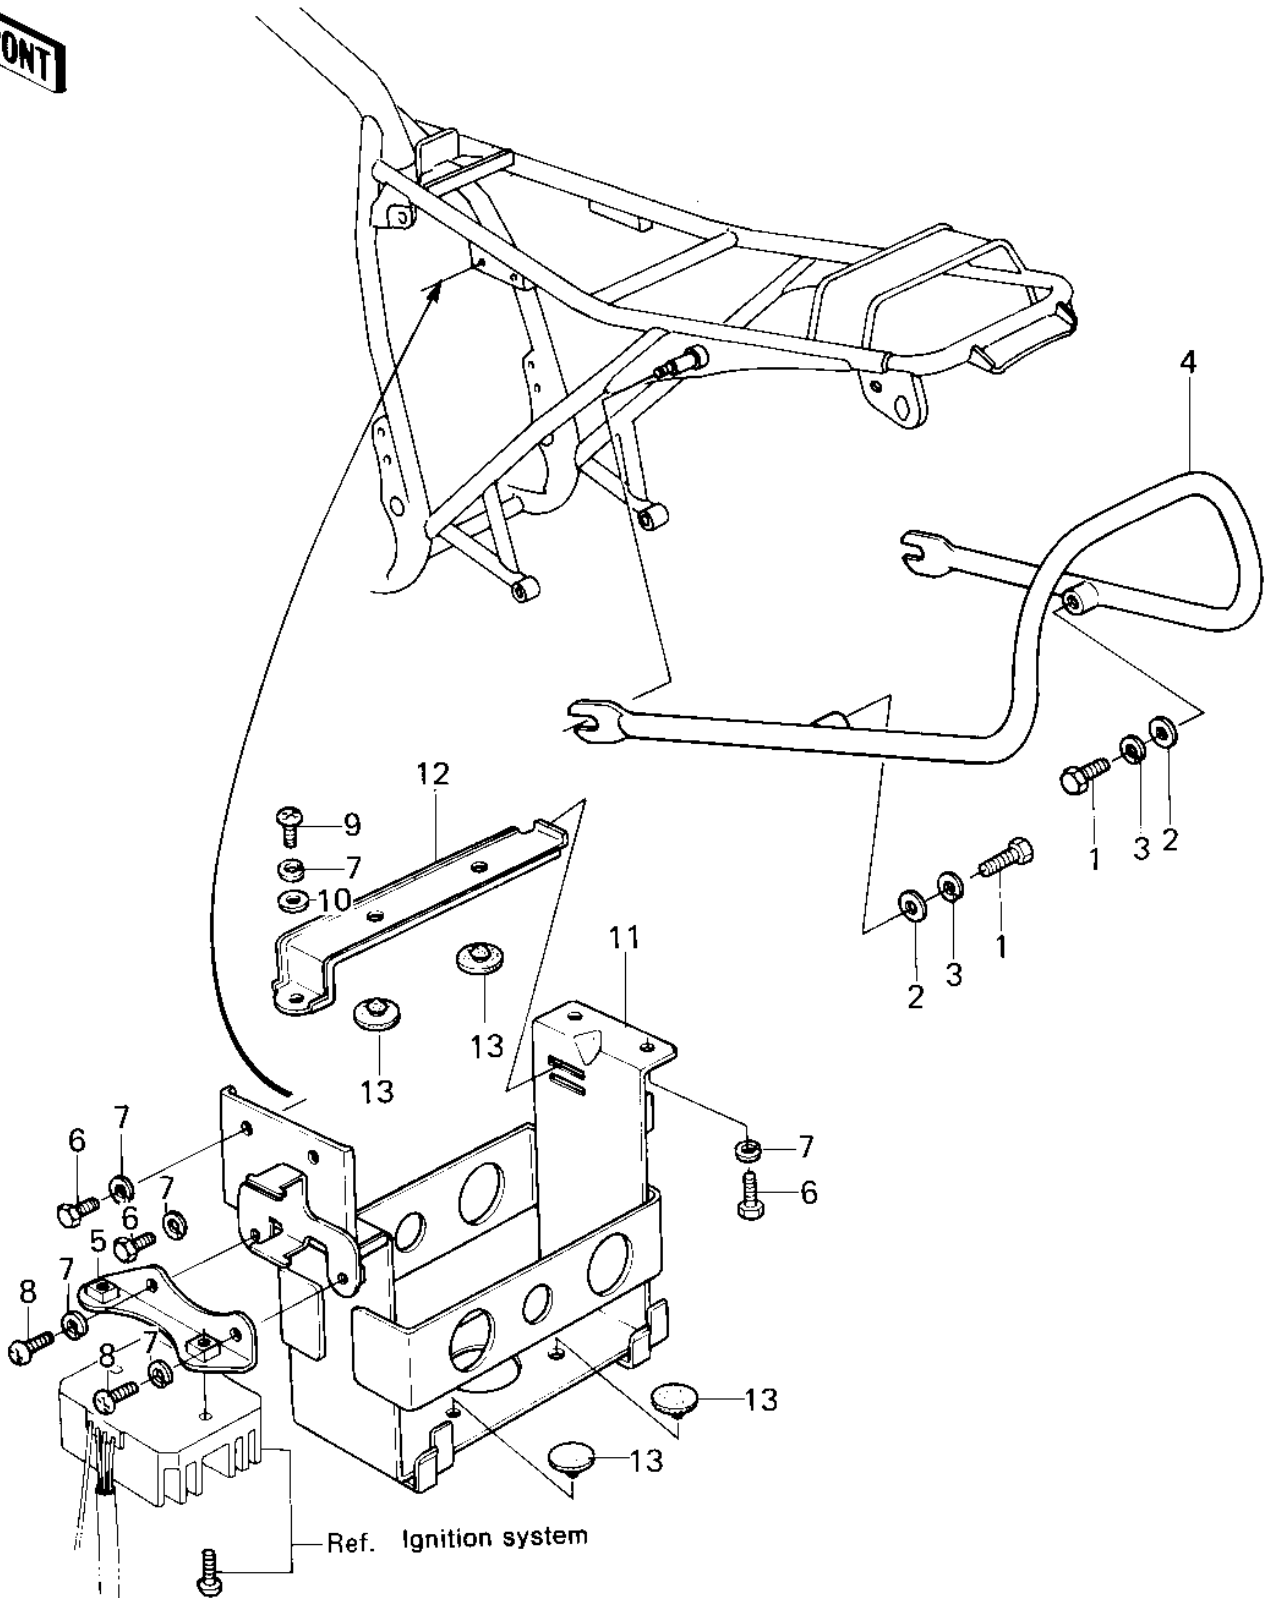

1979 KZ400-H1 PARTS DIAGRAM

BATTERY CASE

1979 KZ400-H1 PARTS LIST

BATTERY CASE

ITEM NAME	PART NUMBER	QUANTITY
BOLT-SMALL-UPSET,8X16 (Ref # 1)	115G0816	2
WASHER PLAIN 8MM (Ref # 2)	410B0800	2
WASHER SPRING 8MM (Ref # 3)	461F0800	2
STAY,REAR (Ref # 4)	35011-1033	1
BRACKET-A,REGULATOR (Ref # 5)	11036-1105	1
BOLT-UPSET,6X16 (Ref # 6)	112G0616	4
WASHER SPRING 6MM (Ref # 7)	461F0600	7
SCREW PAN HEAD 6X12 (Ref # 8)	220B0612	2
SCREW PAN HEAD 6X14 (Ref # 9)	220B0614	1
WASHER PLAIN 6MM (Ref # 10)	410B0600	1
CASE,BTTELY (Ref # 11)	32097-1022	1
BAND,BATTERY (Ref # 12)	92072-1034	1
DAMPER RUBBER (Ref # 13)	92075-078	6