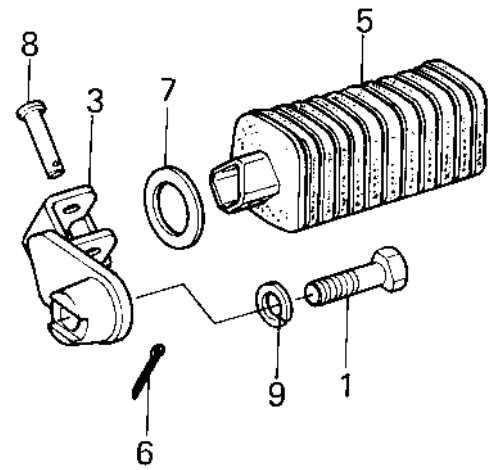

1979 KZ400-H1 PARTS DIAGRAM

FOOTRESTS

1979 KZ400-H1 PARTS LIST

FOOTRESTS

ITEM NAME	PART NUMBER	QUANTITY
BOLT HEX HEAD 12X40 (Ref # 1)	113B1240	2
HOLDER,STEP,L.H. (Ref # 2)	34003-1041	1
HOLDER,STEP,R.H. (Ref # 3)	34003-1042	1
STEP-ASSY,FR,RH (Ref # 4)	34028-1018	1
STEP-ASSY,FR,RH (Ref # 5)	34028-1018	1
PIN COTTER 2.5X16 (Ref # 6)	550D2516	2
WASHER,PLAIN (Ref # 7)	92022-250	2
PIN,FOOTREST BAR FIT (Ref # 8)	92043-115	2
WASHER SPRING 12MM (Ref # 9)	461F1200	2
BOLT-SMALL-FINE,10X45 (Ref # 10)	113G1045	2
NUT,10MM (Ref # 11)	314B1000	2
HOLDER,REAR FOOTREST (Ref # 12)	34003-1025	2
WASHER PLAIN 10MM (Ref # 13)	410B1000	2
WASHER SPRING 10MM (Ref # 14)	461F1000	2
PIN,COTTER,2.0X12 (Ref # 15)	550D2012	2
WASHER-PLAIN (OPT) (Ref # 16)	92022-199	2
PIN (Ref # 17)	92043-1464	2
RUBBER,FOOTREST (Ref # 18)	92076-027	2