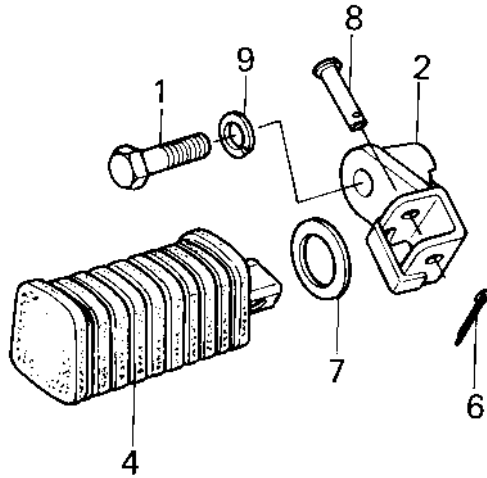

1979 KZ400-H1 PARTS DIAGRAM

FOOTRESTS

1979 KZ400-H1 PARTS LIST

FOOTRESTS

ITEM NAME	PART NUMBER	QUANTITY
BOLT HEX HEAD 12X40 (Ref # 1)	113B1240	2
HOLDER,STEP,L.H. (Ref # 2)	34003-1041	1
HOLDER,STEP,R.H. (Ref # 3)	34003-1042	1
STEP-ASSY,FR,RH (Ref # 4)	34028-1018	1
STEP-ASSY,FR,RH (Ref # 5)	34028-1018	1
PIN COTTER 2.5X16 (Ref # 6)	550D2516	2
WASHER,PLAIN (Ref # 7)	92022-250	2
PIN,FOOTREST BAR FIT (Ref # 8)	92043-115	2
WASHER SPRING 12MM (Ref # 9)	461F1200	2
BOLT-SMALL-FINE,10X45 (Ref # 10)	113G1045	2
NUT,10MM (Ref # 11)	314B1000	2
HOLDER,REAR FOOTREST (Ref # 12)	34003-1025	2
WASHER PLAIN 10MM (Ref # 13)	410B1000	2
WASHER SPRING 10MM (Ref # 14)	461F1000	2
PIN,COTTER,2.0X12 (Ref # 15)	550D2012	2
WASHER-PLAIN (OPT) (Ref # 16)	92022-199	2
PIN (Ref # 17)	92043-1464	2
RUBBER,FOOTREST (Ref # 18)	92076-027	2