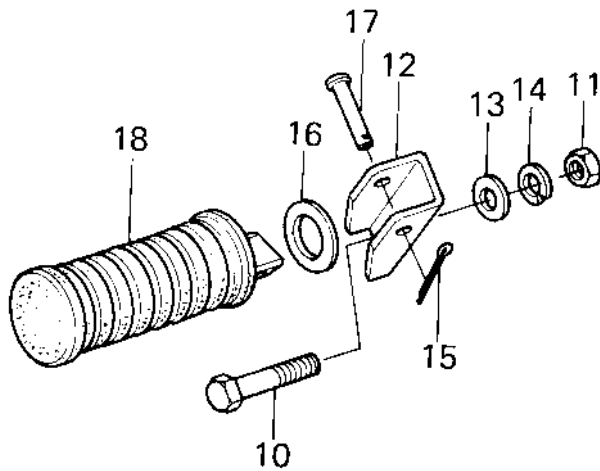

1979 KZ400-H1 PARTS DIAGRAM

FOOTRESTS

1979 KZ400-H1 PARTS LIST

FOOTRESTS

ITEM NAME	PART NUMBER	QUANTITY
BOLT HEX HEAD 12X40 (Ref # 1)	113B1240	2
HOLDER,STEP,L.H. (Ref # 2)	34003-1041	1
HOLDER,STEP,R.H. (Ref # 3)	34003-1042	1
STEP-ASSY,FR,RH (Ref # 4)	34028-1018	1
STEP-ASSY,FR,RH (Ref # 5)	34028-1018	1
PIN COTTER 2.5X16 (Ref # 6)	550D2516	2
WASHER,PLAIN (Ref # 7)	92022-250	2
PIN,FOOTREST BAR FIT (Ref # 8)	92043-115	2
WASHER SPRING 12MM (Ref # 9)	461F1200	2
BOLT-SMALL-FINE,10X45 (Ref # 10)	113G1045	2
NUT,10MM (Ref # 11)	314B1000	2
HOLDER,REAR FOOTREST (Ref # 12)	34003-1025	2
WASHER PLAIN 10MM (Ref # 13)	410B1000	2
WASHER SPRING 10MM (Ref # 14)	461F1000	2
PIN,COTTER,2.0X12 (Ref # 15)	550D2012	2
WASHER-PLAIN (OPT) (Ref # 16)	92022-199	2
PIN (Ref # 17)	92043-1464	2
RUBBER,FOOTREST (Ref # 18)	92076-027	2