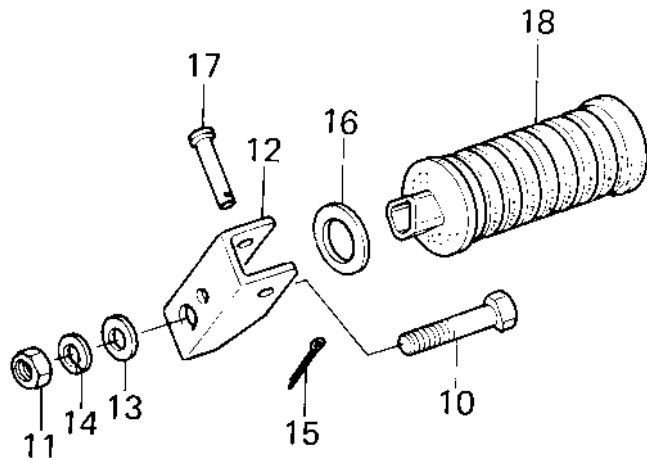

1979 KZ400-H1 PARTS DIAGRAM

FOOTRESTS

1979 KZ400-H1 PARTS LIST

FOOTRESTS

ITEM NAME	PART NUMBER	QUANTITY
BOLT HEX HEAD 12X40 (Ref # 1)	113B1240	2
HOLDER,STEP,L.H. (Ref # 2)	34003-1041	1
HOLDER,STEP,R.H. (Ref # 3)	34003-1042	1
STEP-ASSY,FR,RH (Ref # 4)	34028-1018	1
STEP-ASSY,FR,RH (Ref # 5)	34028-1018	1
PIN COTTER 2.5X16 (Ref # 6)	550D2516	2
WASHER,PLAIN (Ref # 7)	92022-250	2
PIN,FOOTREST BAR FIT (Ref # 8)	92043-115	2
WASHER SPRING 12MM (Ref # 9)	461F1200	2
BOLT-SMALL-FINE,10X45 (Ref # 10)	113G1045	2
NUT,10MM (Ref # 11)	314B1000	2
HOLDER,REAR FOOTREST (Ref # 12)	34003-1025	2
WASHER PLAIN 10MM (Ref # 13)	410B1000	2
WASHER SPRING 10MM (Ref # 14)	461F1000	2
PIN,COTTER,2.0X12 (Ref # 15)	550D2012	2
WASHER-PLAIN (OPT) (Ref # 16)	92022-199	2
PIN (Ref # 17)	92043-1464	2
RUBBER,FOOTREST (Ref # 18)	92076-027	2