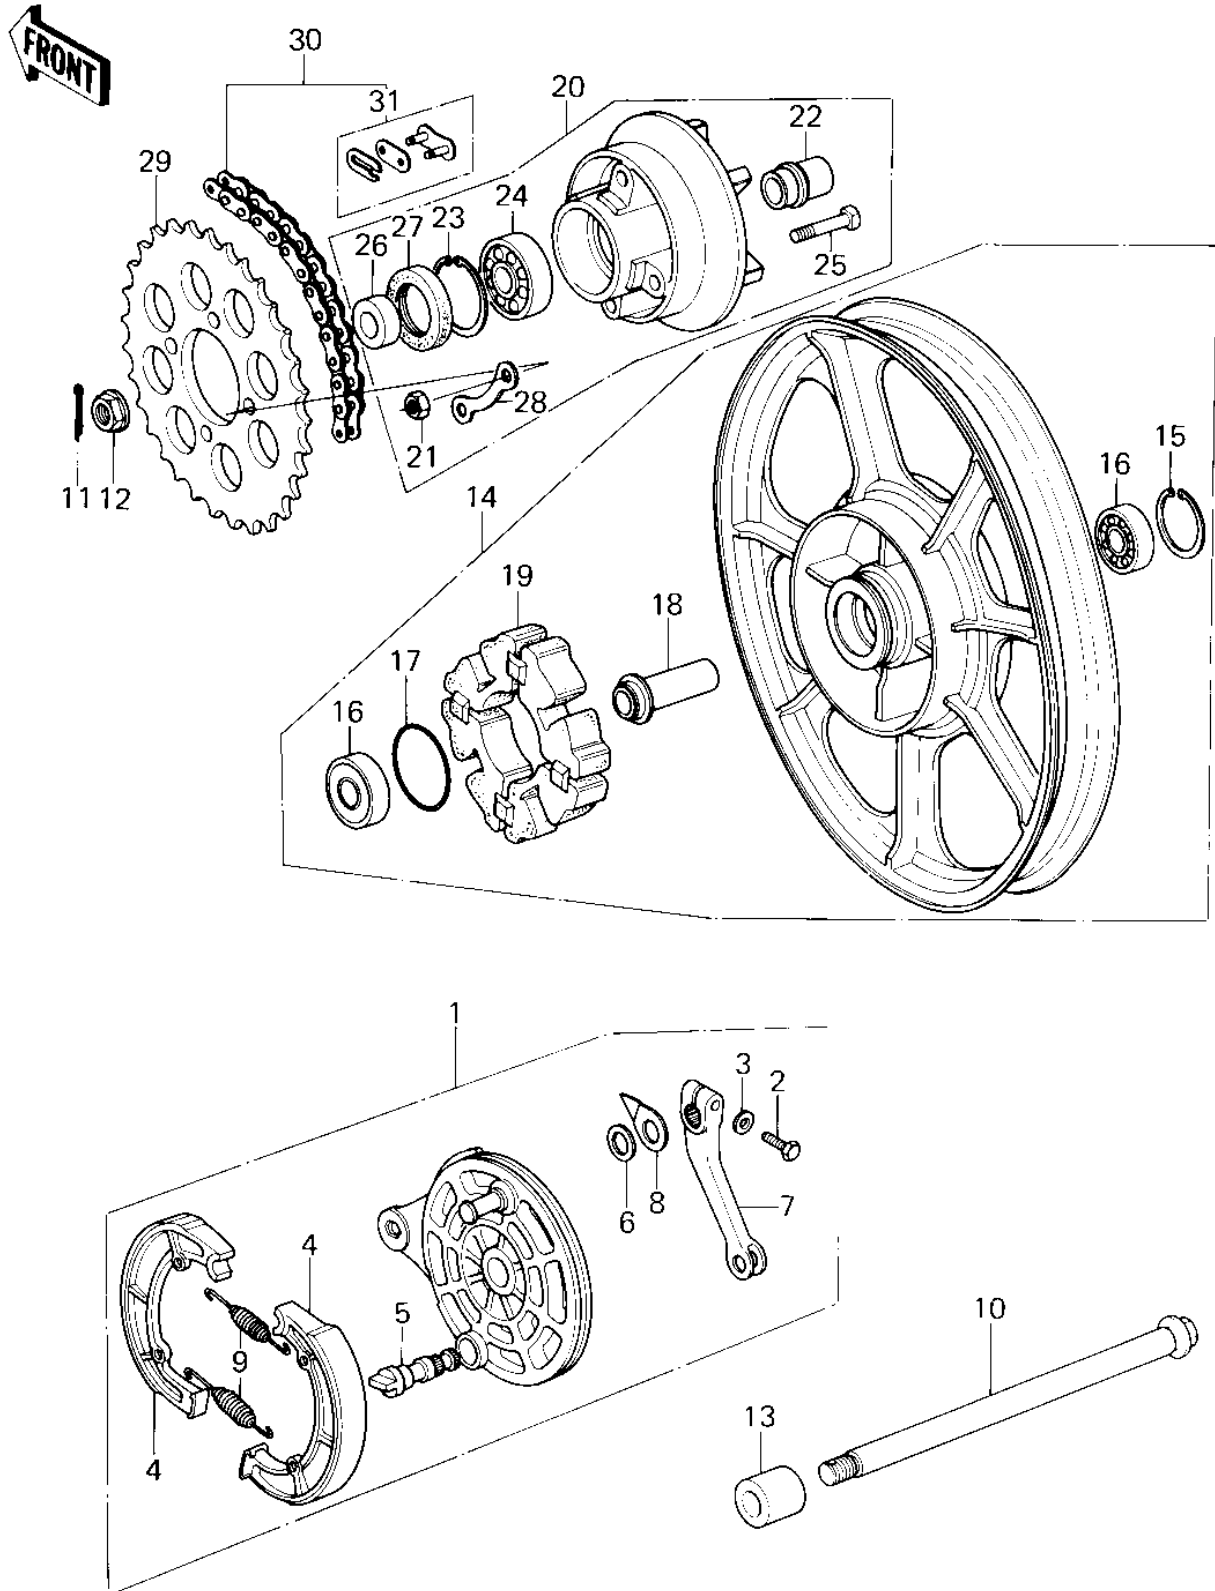

1979 KZ400-H1 PARTS DIAGRAM

REAR WHEEL/HUB/BRAKE/CHAIN

1979 KZ400-H1 PARTS LIST

REAR WHEEL/HUB/BRAKE/CHAIN

ITEM NAME	PART NUMBER	QUANTITY
PANEL-ASY,RR BRK (Ref # 1)	41035-1089	1
BOLT HEX HEAD 8X28 (Ref # 2)	114G0828	1
WASHER PLAIN 8MM (Ref # 3)	410B0800	1
SHOE-BRAKE (Ref # 4)	41048-1069	2
CAM,BRAKE (Ref # 5)	41050-1001	1
DUST SHIELD-BRAKE CAM (Ref # 6)	41051-003	1
LEVER,BRAKE CAM (Ref # 7)	41053-1001	1
INDICATOR,BRAKE SHOE (Ref # 8)	41085-004	1
SPRING-BRAKE SHOE (Ref # 9)	42020-004	2
AXLE,REAR (Ref # 10)	41068-1024	1
PIN,COTTER,4.0X25 (Ref # 11)	550D4025	1
NUT,16M/M (Ref # 12)	92015-1041	1
COLLAR,REAR AXLE,R.H. (Ref # 13)	92027-1198	1
SOLID WHEEL ASSY,REAR (Ref # 14)	41073-1055	1
CIRCLIP,47M/M (Ref # 15)	92033-1042	1
BEARING BALL #6303Z (Ref # 16)	601B6303Z	2
"0" RING,60MM (Ref # 17)	671B2560	1
COLLAR,REAR HUB BRG (Ref # 18)	92027-1196	1
DAMPER,REAR HUB SHOCK (Ref # 19)	92075-1008	1
COUPLING ASSY,RR HUB (Ref # 20)	42033-1011	1
NUT,10MM (Ref # 21)	314B1000	4
SLEEVE,COUPLING (Ref # 22)	42036-1002	1
RING,SNAP,56.2M/M (Ref # 23)	92033-1043	1
BEARING BALL #6205 (Ref # 24)	601B6205	1
BOLT, RR SPROCKET FIT (Ref # 25)	92003-156	4
COLLAR REAR AXLE,L.H. (Ref # 26)	92027-1197	1
OIL SEAL WTC35527 (Ref # 27)	92052-006	1
WASHER SPROCKET LOCK (Ref # 28)	92088-005	2
REAR SPROCKET,45T (Ref # 29)	42041-145	1

1979 KZ400-H1 PARTS LIST

REAR WHEEL/HUB/BRAKE/CHAIN

ITEM NAME	PART NUMBER	QUANTITY
DR CHAIN 530X104L (Ref # 30)	92057-1035	1
CHAIN JOINT 530 (Ref # 31)	92058-1005	1