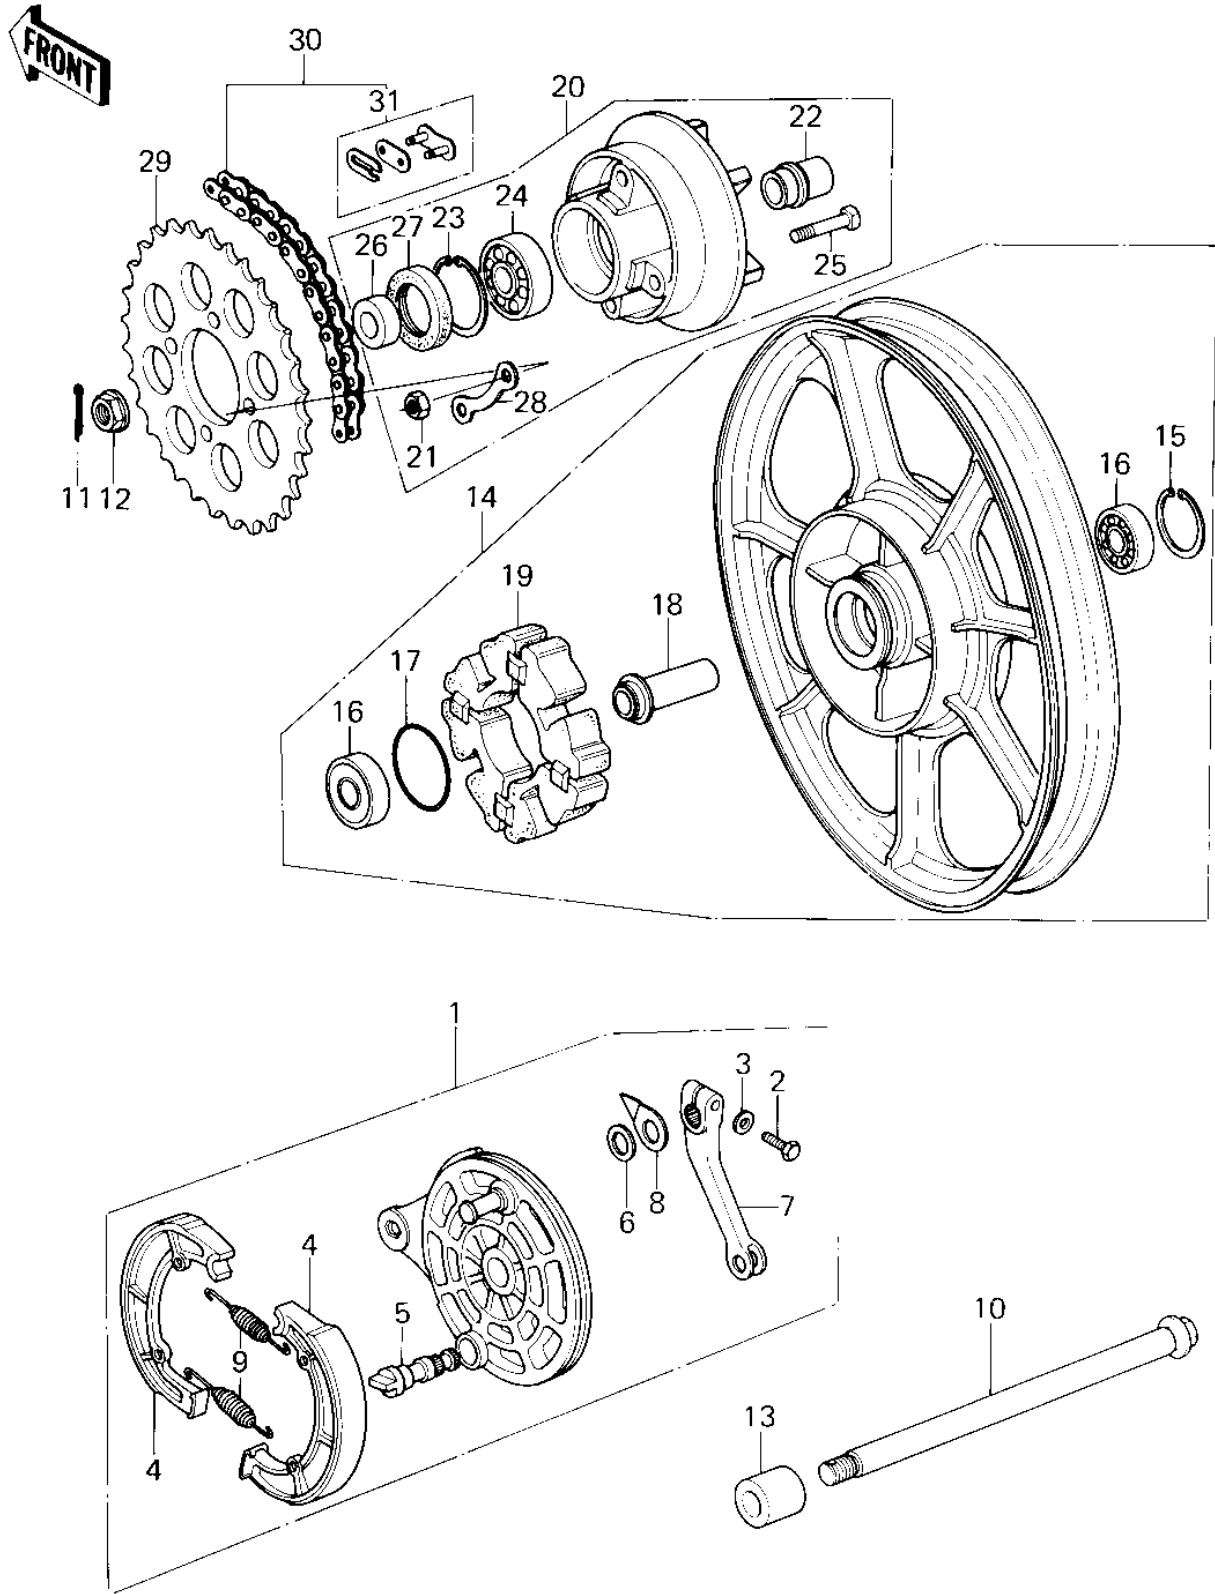

1979 KZ400-H1 PARTS DIAGRAM

REAR WHEEL/HUB/BRAKE/CHAIN

1979 KZ400-H1 PARTS LIST

REAR WHEEL/HUB/BRAKE/CHAIN

ITEM NAME	PART NUMBER	QUANTITY
PANEL-ASY,RR BRK (Ref # 1)	41035-1089	1
BOLT HEX HEAD 8X28 (Ref # 2)	114G0828	1
WASHER PLAIN 8MM (Ref # 3)	410B0800	1
SHOE-BRAKE (Ref # 4)	41048-1069	2
CAM,BRAKE (Ref # 5)	41050-1001	1
DUST SHIELD-BRAKE CAM (Ref # 6)	41051-003	1
LEVER,BRAKE CAM (Ref # 7)	41053-1001	1
INDICATOR,BRAKE SHOE (Ref # 8)	41085-004	1
SPRING-BRAKE SHOE (Ref # 9)	42020-004	2
AXLE,REAR (Ref # 10)	41068-1024	1
PIN,COTTER,4.0X25 (Ref # 11)	550D4025	1
NUT,16M/M (Ref # 12)	92015-1041	1
COLLAR,REAR AXLE,R.H. (Ref # 13)	92027-1198	1
SOLID WHEEL ASSY,REAR (Ref # 14)	41073-1055	1
CIRCLIP,47M/M (Ref # 15)	92033-1042	1
BEARING BALL #6303Z (Ref # 16)	601B6303Z	2
"0" RING,60MM (Ref # 17)	671B2560	1
COLLAR,REAR HUB BRG (Ref # 18)	92027-1196	1
DAMPER,REAR HUB SHOCK (Ref # 19)	92075-1008	1
COUPLING ASSY,RR HUB (Ref # 20)	42033-1011	1
NUT,10MM (Ref # 21)	314B1000	4
SLEEVE,COUPLING (Ref # 22)	42036-1002	1
RING,SNAP,56.2M/M (Ref # 23)	92033-1043	1
BEARING BALL #6205 (Ref # 24)	601B6205	1
BOLT, RR SPROCKET FIT (Ref # 25)	92003-156	4
COLLAR REAR AXLE,L.H. (Ref # 26)	92027-1197	1
OIL SEAL WTC35527 (Ref # 27)	92052-006	1
WASHER SPROCKET LOCK (Ref # 28)	92088-005	2
REAR SPROCKET,45T (Ref # 29)	42041-145	1

1979 KZ400-H1 PARTS LIST

REAR WHEEL/HUB/BRAKE/CHAIN

ITEM NAME	PART NUMBER	QUANTITY
DR CHAIN 530X104L (Ref # 30)	92057-1035	1
CHAIN JOINT 530 (Ref # 31)	92058-1005	1