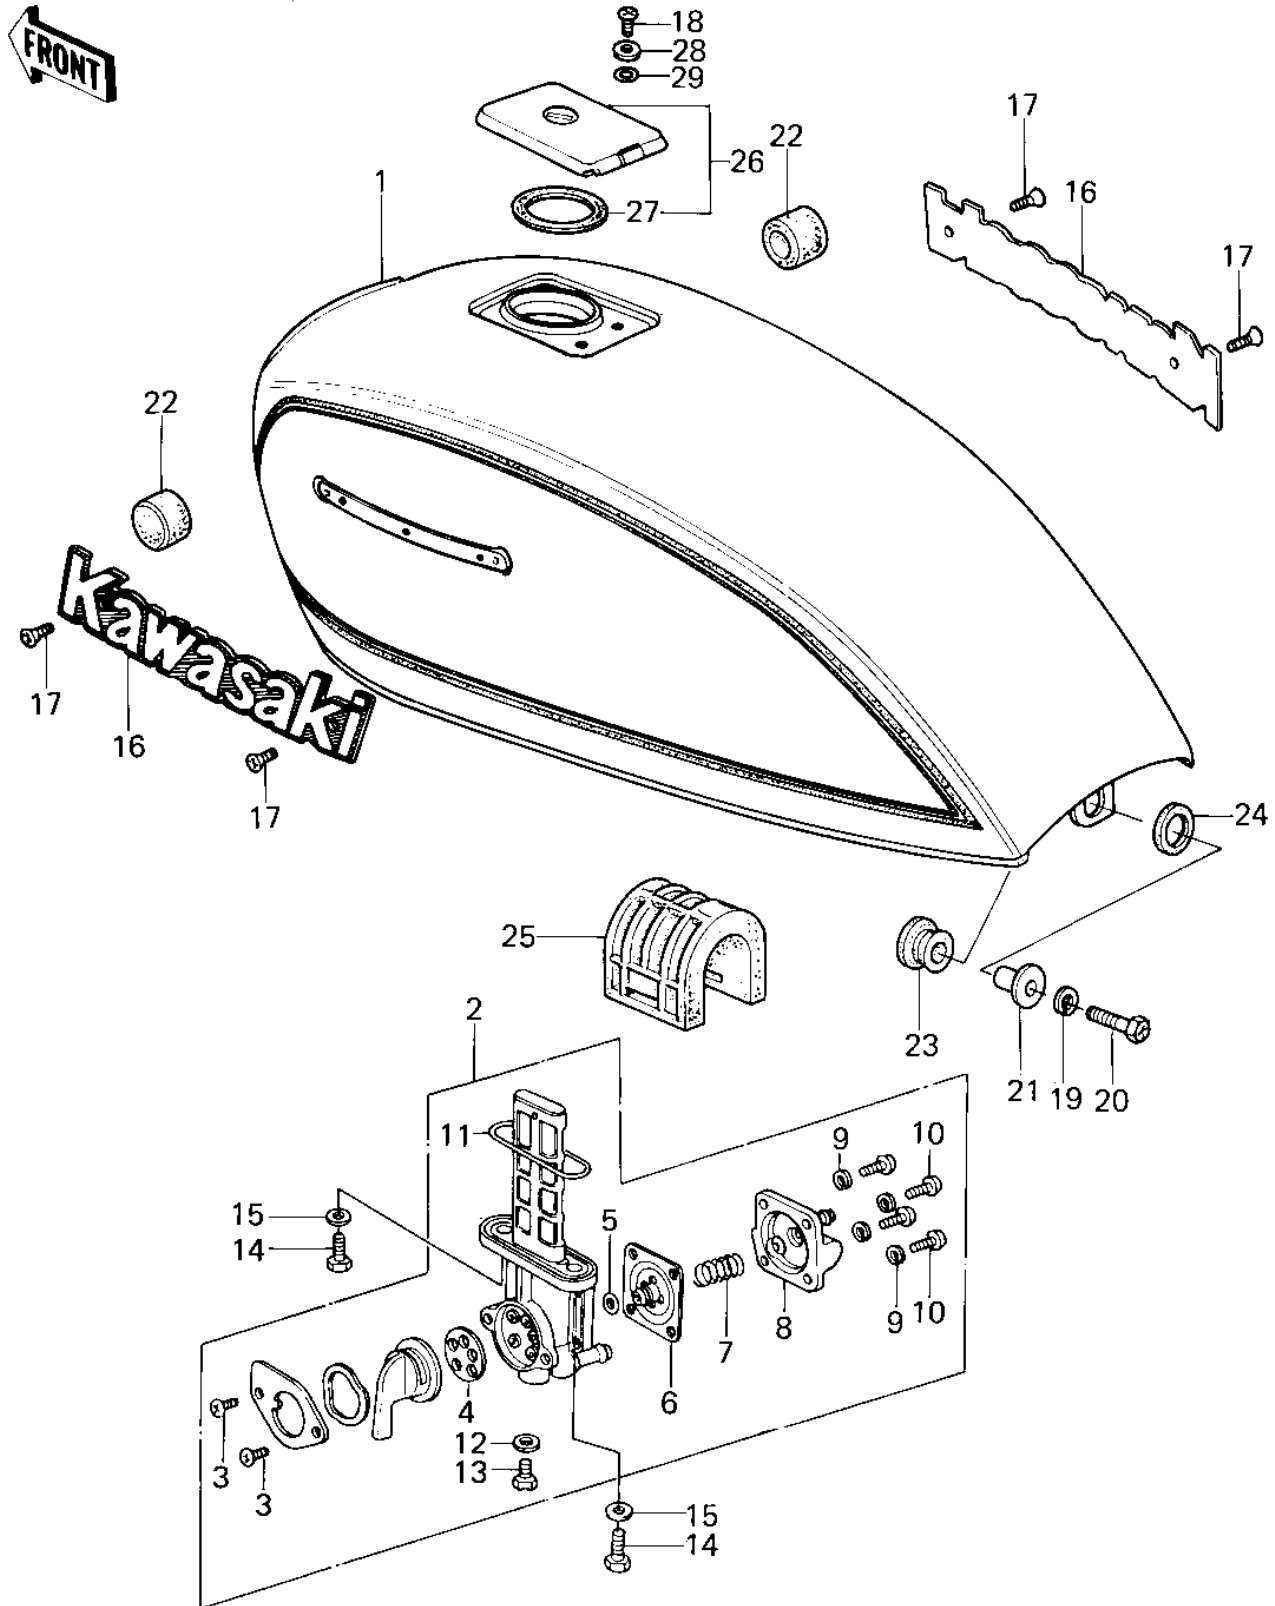

# 1979 KZ400-H1 PARTS DIAGRAM

FUEL TANK

## FUEL TANK

ITEM NAME	PART NUMBER	QUANTITY
TANK-FUEL,EBONY (Ref # 1)	51001-1026-8G	1
TAP ASSY,FUEL (Ref # 2)	51023-1030	1
SCREW PAN HEAD 4X8 (Ref # 3)	220B0408	2
GASKET,TAP VALVE (Ref # 4)	11009-1068	1
"O" RING,DIAPHRAGM (Ref # 5)	92055-1068	1
DIAPHRAGM ASSY,TAP (Ref # 6)	43028-1009	1
SPRING,DIAPHRAGM (Ref # 7)	92081-1054	1
COVER ASSY,TAP DIAPRM (Ref # 8)	16146-1006	1
WASHER SPRING 4MM (Ref # 9)	461F0400	4
SCREW PAN HEAD 4X10 (Ref # 10)	220B0410	4
"O" RING,TAP FLANGED (Ref # 11)	43058-1006	1
GASKET,DRAIN BOLT (Ref # 12)	11009-1045	1
BOLT,DRAIN (Ref # 13)	92001-1089	1
BOLT,6X20,FUEL TAP (Ref # 14)	92001-1091	2
WASHER-PLAIN (Ref # 15)	92022-183	2
EMBLEM,FUEL TANK (Ref # 16)	56014-1038	2
SCREW-CSK-CROS (Ref # 17)	221C0306	4
SCREW PAN HEAD 5X10 (Ref # 18)	220B0510	2
WASHER SPRING 6MM (Ref # 19)	461F0600	1
BOLT,HEX HEAD,6X25 (Ref # 20)	92001-1284	1
COLLAR (Ref # 21)	92027-251	1
DAMPER RUBBER-FL TANK (Ref # 22)	92075-101	2
RUBBER,FENDER COVER (Ref # 23)	92075-174	1
DAMPER RUBBER (Ref # 24)	92075-175	1
DAMPER RUBBER (Ref # 25)	92075-284	1
CAP ASSY TANK (Ref # 26)	51048-1018	1
GASKET,FUEL TANK CAP (Ref # 27)	11009-1051	1
WASHER,PLAIN (Ref # 28)	92022-1038	2
"O" RING (Ref # 29)	92055-1023	2