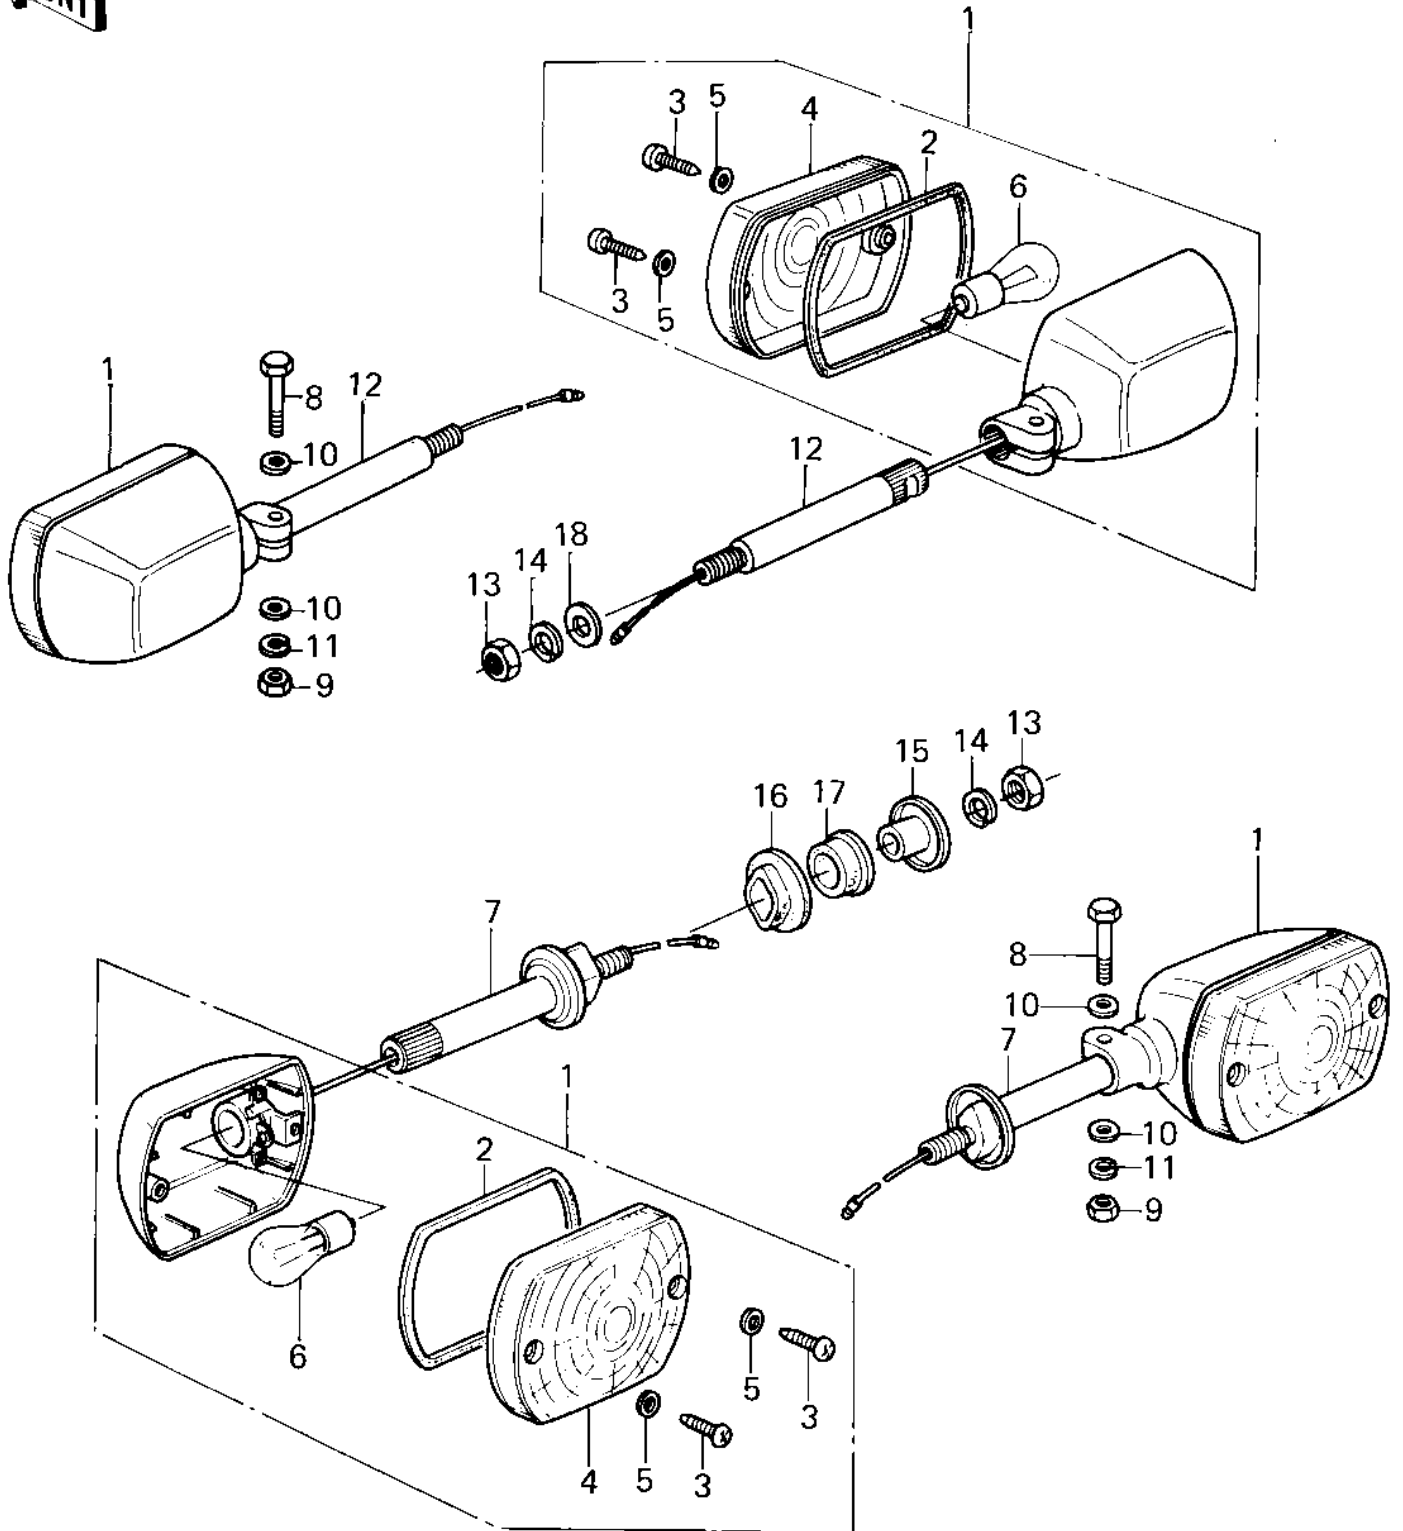

1979 KZ400-H1 PARTS DIAGRAM

TURN SIGNALS

1979 KZ400-H1 PARTS LIST

TURN SIGNALS

ITEM NAME	PART NUMBER	QUANTITY
LAMP ASSY,TURN SIGNAL (Ref # 1)	23040-1018	4
GASKET,TURN SIGNAL (Ref # 2)	11009-1052	4
SCREW-PAN-CROS (Ref # 3)	220E0412	8
LENS-SIGNAL LAMP (Ref # 4)	23048-1022	4
WASHER-PLAIN,4MM (Ref # 5)	23058-002	8
BULB 12V 32CP (Ref # 6)	92069-055	4
BRACKET,TURN SIGNAL (Ref # 7)	23051-1014	2
BOLT-UPSET (Ref # 8)	112G0630	4
NUT 6MM (Ref # 9)	311B0600	4
WASHER PLAIN 6MM (Ref # 10)	411B0600	8
WASHER SPRING 6MM (Ref # 11)	461F0600	4
BRACKET,SIGNAL LAMP,F (Ref # 12)	23051-1022	2
NUT 10MM (Ref # 13)	315B1000	4
WASHER SPRING 10MM (Ref # 14)	461F1000	4
COLLAR (Ref # 15)	92027-147	2
DAMPER RUBBER (Ref # 16)	92075-128	2
DAMPER RUBBER,SIG LM (Ref # 17)	92075-158	2
WASHER-PLAIN,10MM (Ref # 18)	411D1000	2