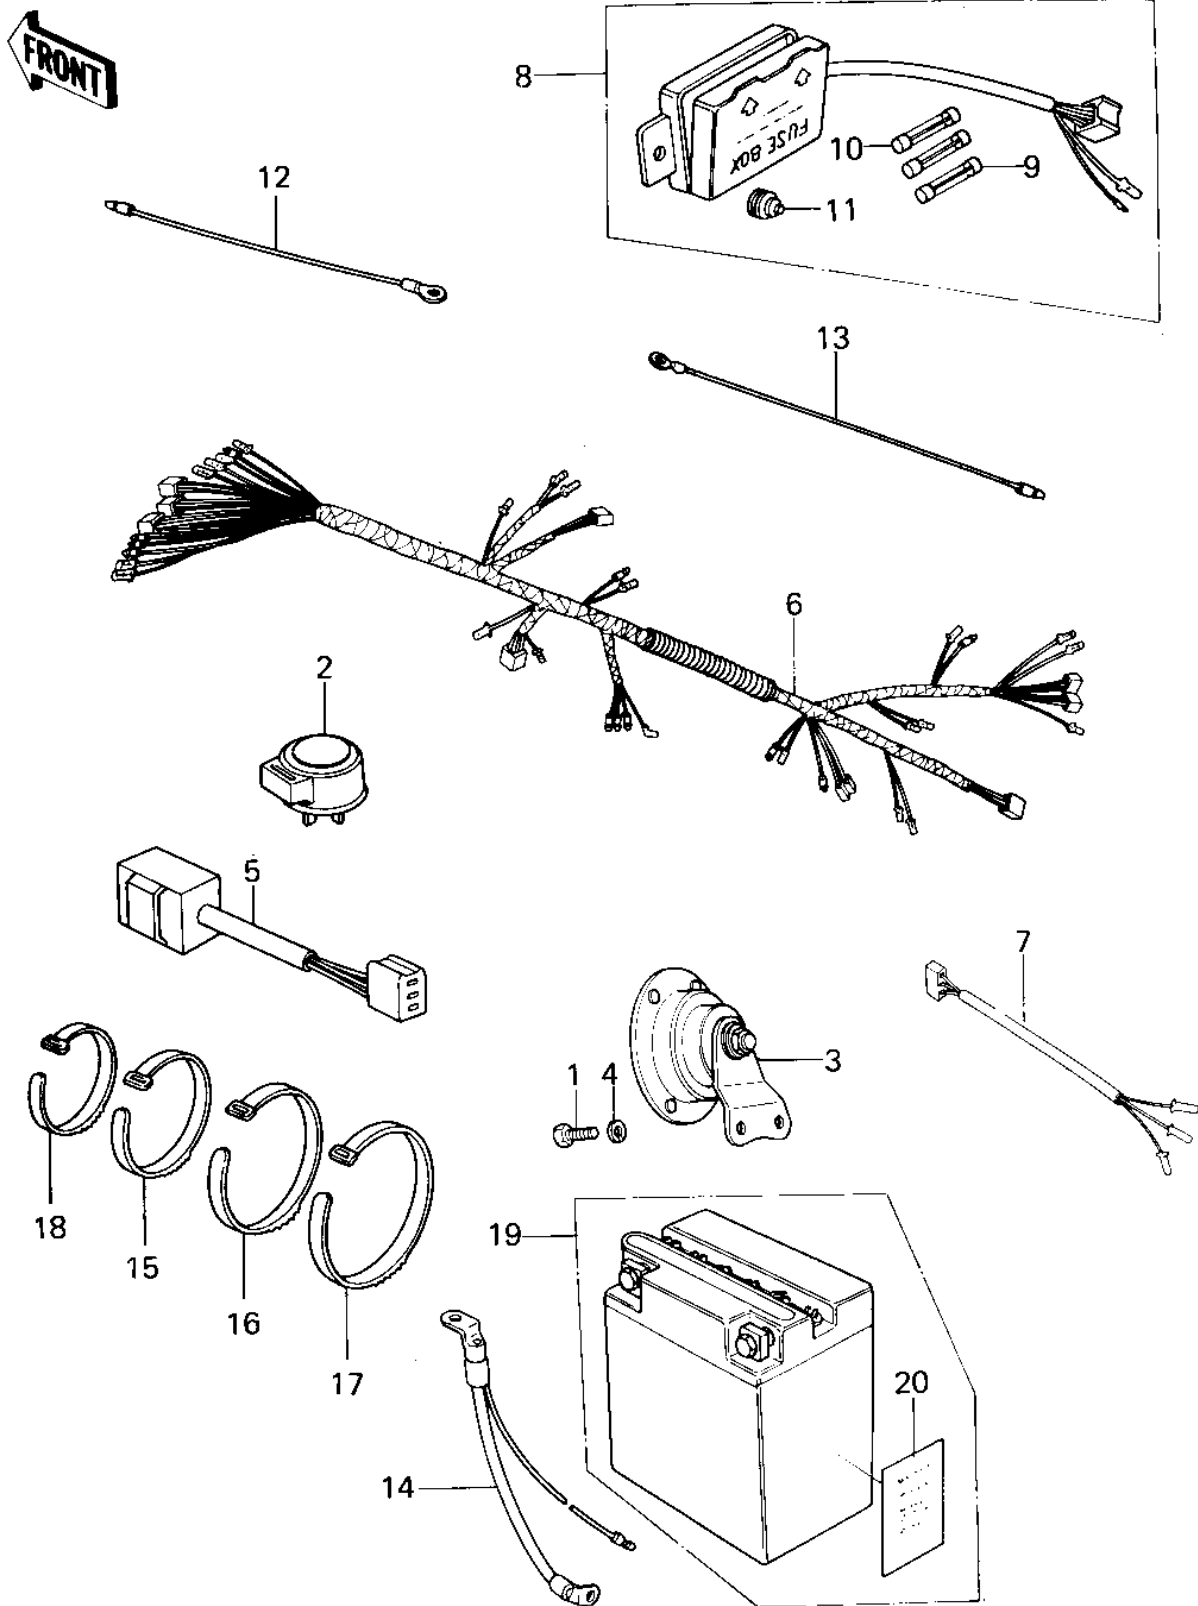

1979 KZ400-H1 PARTS DIAGRAM

CHASSIS ELECTRICAL EQUIPMENT

1979 KZ400-H1 PARTS LIST

CHASSIS ELECTRICAL EQUIPMENT

ITEM NAME	PART NUMBER	QUANTITY
BOLT-SMALL-UPSET,8X16 (Ref # 1)	115G0816	2
RELAY-TURN SIGNAL (Ref # 2)	27002-011	1
HORN (Ref # 3)	27003-1019	1
WASHER SPRING 8MM (Ref # 4)	461F0800	1
SWITCH,BK LIGHT IND (Ref # 5)	28019-002	1
HARNESS,MAIN (Ref # 6)	26001-1127	1
WIRING HARNESS,TL LMP (Ref # 7)	26002-046	1
FUSE ASSY (Ref # 8)	26004-035	1
FUSE 10A (Ref # 9)	26006-003	3
FUSE-20A (Ref # 10)	26006-005	2
DAMPER RUBBER,FUSE (Ref # 11)	92075-279	1
LEAD WIRE,SIGNAL LAMP (Ref # 12)	26011-063	2
WIRE,LEAD (Ref # 13)	26011-095	2
WIRE LEAD,BATTERY GRD (Ref # 14)	26011-1022	1
BAND,SHORT (Ref # 15)	92072-030	4
BAND,MIDDLE (Ref # 16)	92072-031	6
BAND,LONG (Ref # 17)	92072-032	3
BAND,BREATHER WIRE (Ref # 18)	92072-067	2
FB BAT FB12A-A (Ref # 19)	26012-1004	1
LABEL-WARNING,BATTERY (Ref # 20)	56040-1036	1