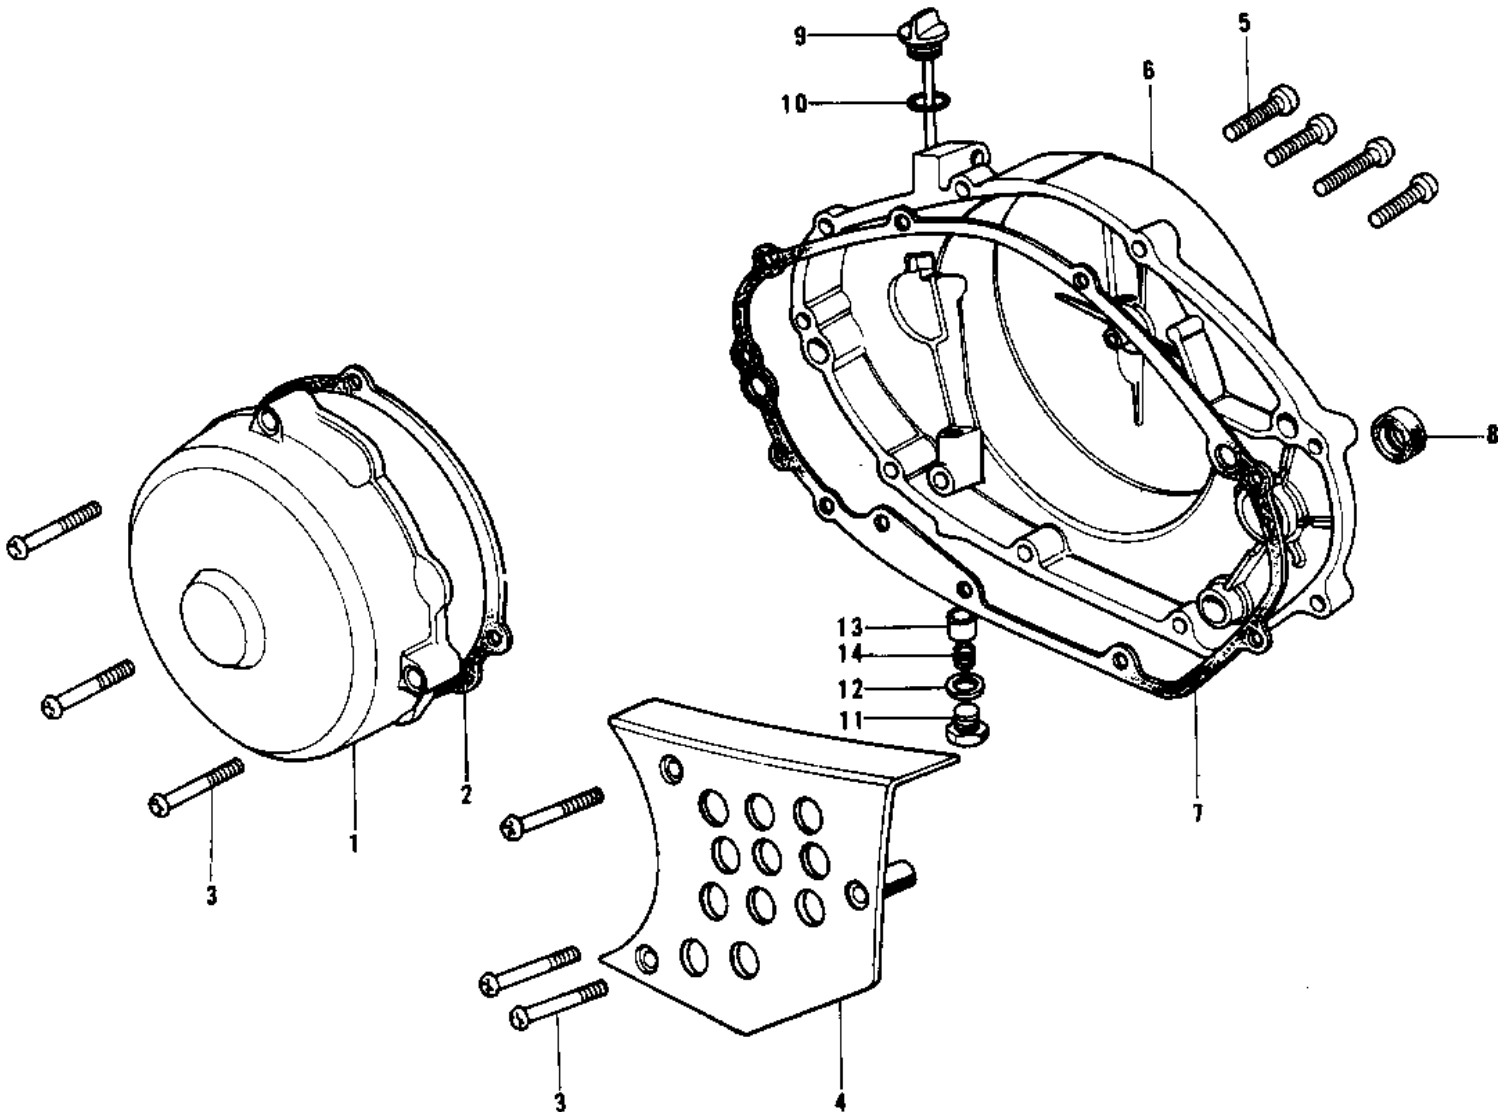

1976 KX400-A2 PARTS DIAGRAM

ENGINE COVERS

1976 KX400-A2 PARTS LIST

ENGINE COVERS

ITEM NAME	PART NUMBER	QUANTITY
COVER,L.H ENGINE (Ref # 1)	14031-065	
GASKET,L.H ENG COVER (Ref # 2)	14045-016	
SCREW PAN HEAD 6X40 (Ref # 3)	220B0640	
COVER,FRONT CHAIN (Ref # 4)	14026-017	
SCREW PAN HEAD 6X30 (Ref # 5)	220B0630	
COVER,R.H ENGINE (Ref # 6)	14032-087	
GASKET,R.H ENG COTER (Ref # 7)	14046-027	
OIL SEAL SB20285 (Ref # 8)	92049-012	
PLUG,OIL FILLER (Ref # 9)	16115-019	
"O" RING,20MM (Ref # 10)	670B2020	
PLUG,OIL DRAIN (Ref # 11)	92067-014	
GASKET,DRAIN PLUG (Ref # 12)	92065-088	
BUSHING (Ref # 13)	92028-133	
SPRING (Ref # 14)	92081-118	