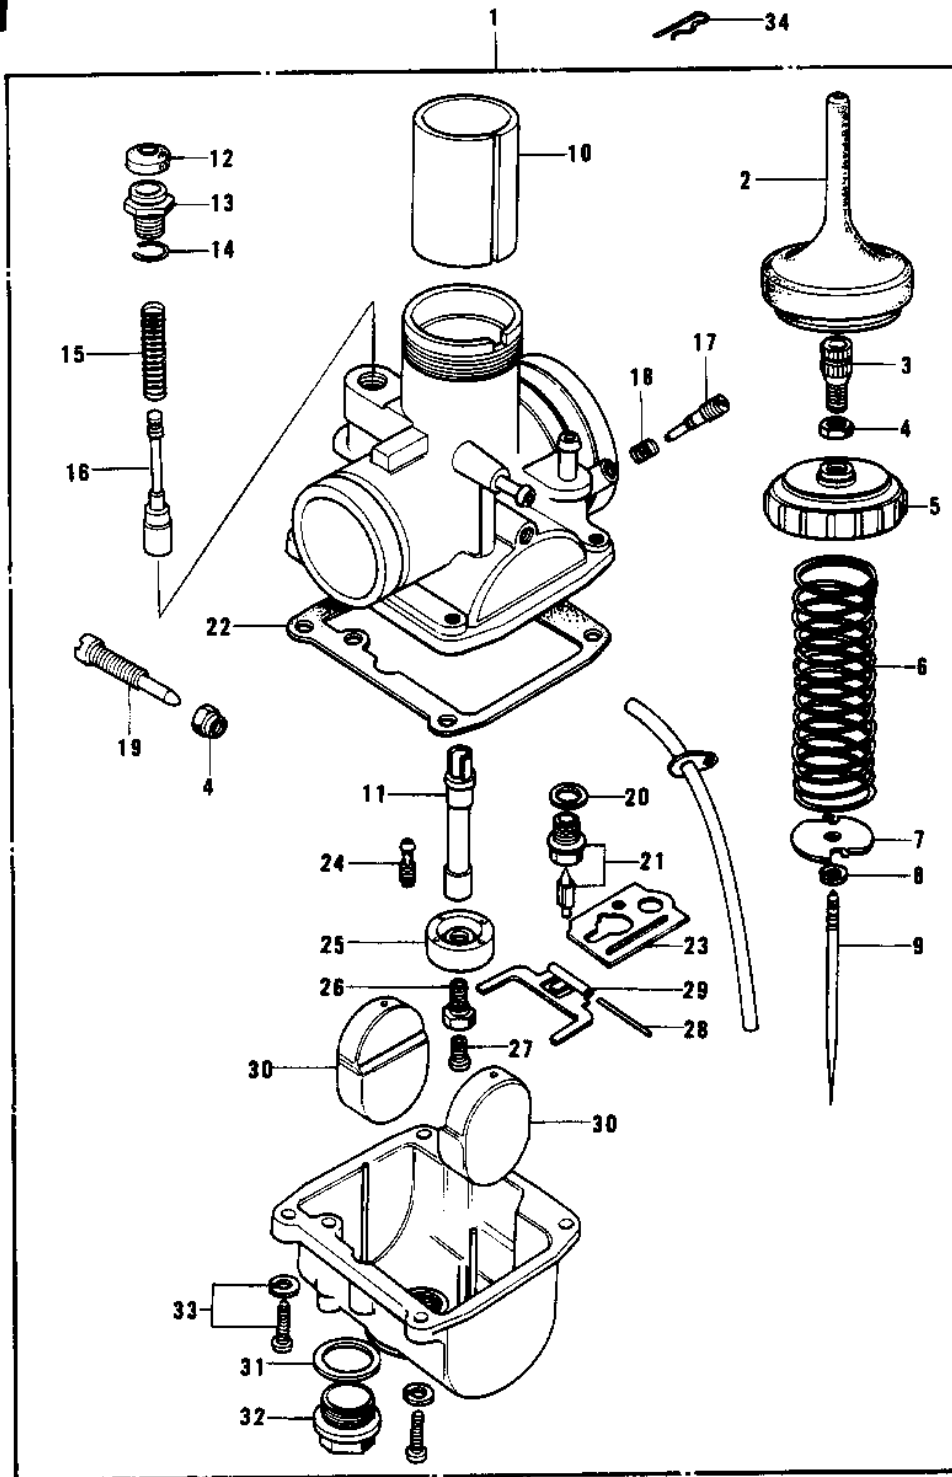

1976 KX400-A2 PARTS DIAGRAM

CARBURETOR

1976 KX400-A2 PARTS LIST

CARBURETOR

ITEM NAME	PART NUMBER	QUANTITY
CARBURETOR ASSY (Ref # 1)	16001-243	
CAP,MIX CHAMBER RUBER (Ref # 2)	16036-016	
ADJUSTER,CABLE (Ref # 3)	16002-014	
NUT-CABLE ADJUST LOCK (Ref # 4)	16003-006	
CAP-MIXING CHAMBER (Ref # 5)	16004-026	
SPRING,THROTTLE VALVE (Ref # 6)	16006-028	
SEAT,THROTTLE VALVE (Ref # 7)	16007-027	
CIRCLIP (Ref # 8)	16008-010	
JET NEEDLE (Ref # 9)	16009-060	
VALVE,THROTTLE CA2.5 (Ref # 10)	16025-078	
NEEDLE JET (Ref # 11)	16017-069	
CAP,STARTER PLUNGER (Ref # 12)	16036-013	
CAP,STARTER PLUNGER (Ref # 13)	16012-021	
CIRCLIP (Ref # 14)	92037-1077	
SPRING,STARTER PLUNGR (Ref # 15)	16013-011	
PLUNGER ASSY,STARTER (Ref # 16)	16016-013	
SCREW (Ref # 17)	16014-006	
SPRING-THR STOP SCREW (Ref # 18)	16022-007	
SCREW,THROTTLE ADJUST (Ref # 19)	16021-022	
WASHER FLOAT VLV SEAT (Ref # 20)	16029-004	
FLOAT VALVE ASSY (Ref # 21)	16030-020	
GASKET,FLOAT CHAMBER (Ref # 22)	16019-028	
BAFFLE-CARB (Ref # 23)	16038-019	
PILOT JET #50 ISO (Ref # 24)	92064-028	
RING (Ref # 25)	16065-024	
HOLDER,MAIN JET (Ref # 26)	16065-025	
JET-MAIN NO 145R (Ref # 27)	92063-118	
MAIN JET,#A137.5 (Ref # 27)	92063-1087	
MAIN JET,#140A (Ref # 27)	92063-116	

1976 KX400-A2 PARTS LIST

CARBURETOR

ITEM NAME	PART NUMBER	QUANTITY
JET-MAIN NO 142.5R (Ref # 27)	92063-117	
JET-MAIN NO 147.5R (Ref # 27)	92063-119	
MAIN JET NO 150R (Ref # 27)	92063-120	
PIN,FLOAT (Ref # 28)	16032-008	
ARM,FLOAT (Ref # 29)	16055-009	
FLOAT (Ref # 30)	16031-029	
GASKET-COVER (Ref # 31)	16038-009	
COVER,MAIN JET (Ref # 32)	16049-003	
SCREW-PAN-WS-CROS (Ref # 33)	223B0414	
CIRCLIP (Ref # 34)	92036-018	